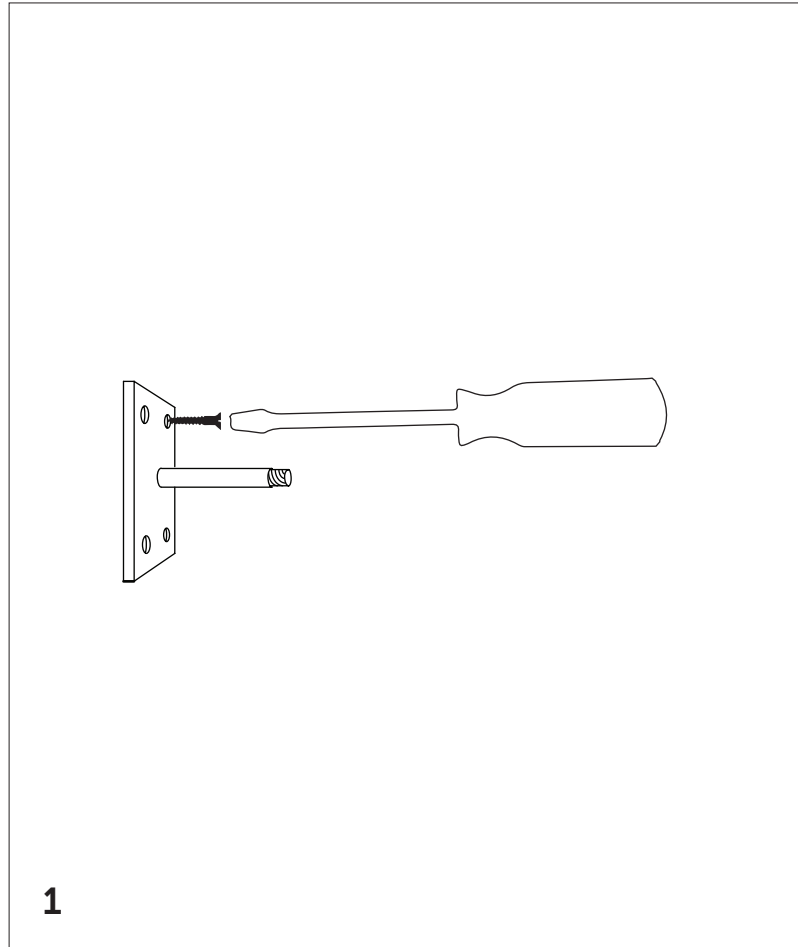

# Cast Root Wall Ball

Installation Guide

phillips   
collection  
*every piece a conversation*

# Cast Root Wall Ball

## Wall Mounting

Attach the wall hanger on wall surface using screws.

Insert wall hanger in hole of the ball.

Turn clockwise to tighten until reach the desired end point.

(screws not included)