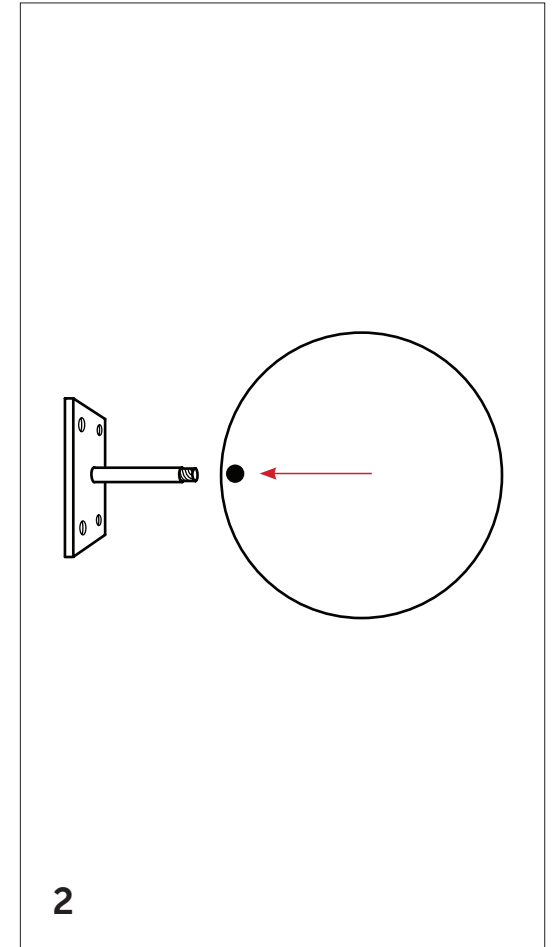

# Cast Root Wall Ball

Installation Guide

phillips   
collection  
*every piece a conversation*

# Cast Root Wall Ball

## Wall Mounting

Attach the wall hanger on wall surface using screws.

Insert wall hanger in hole of the ball.

Turn clockwise to tighten until reach the desired end point.

(screws not included)