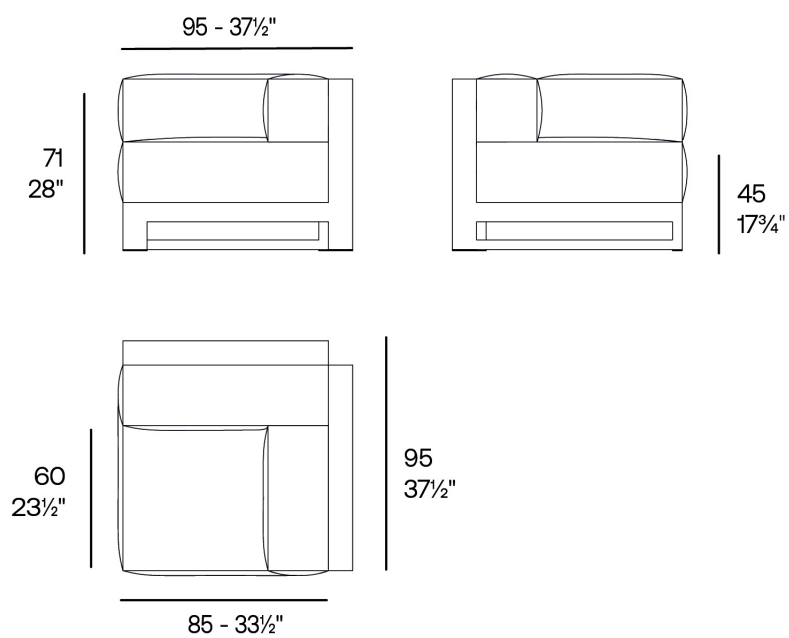

Info

Description

Weight: 23.98 Kg

POSIDONIA Módulo esquina
POSIDONIA Corner section

Finishes

finishes

ALUMINIUM

Ref. 54755