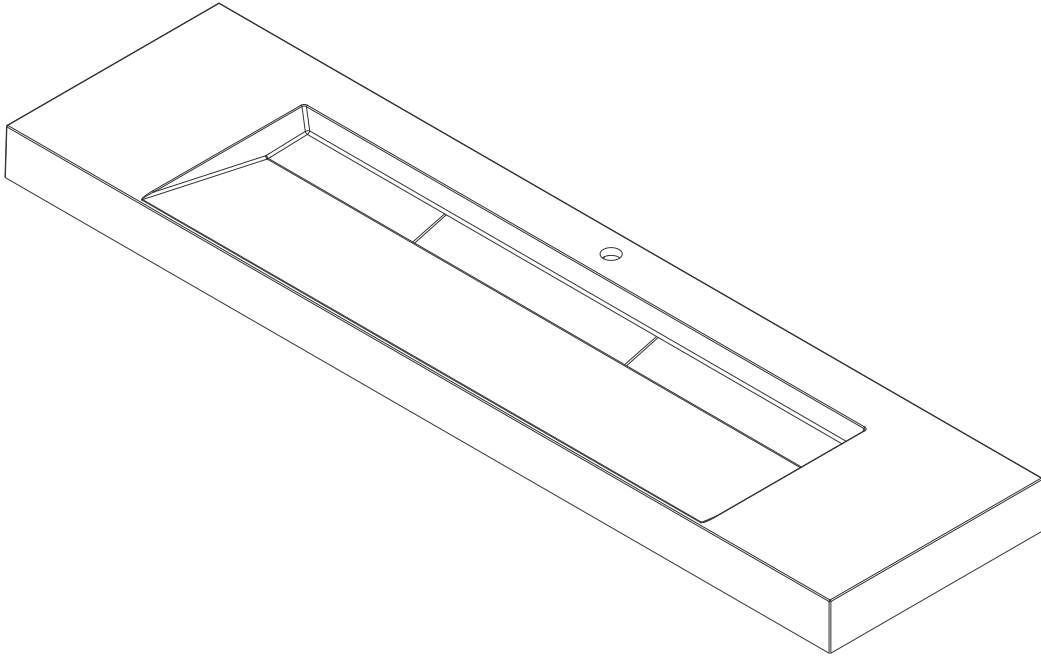

72" BASIN

Features and Materials

Countertop Materials: Composite Stone
Number of Basins: One, Integrated Sinktop
Basin Overflow: NO
Certifications: ICC-ES PMG-1568

Dimension

Length: 72-1/2"
Width: 18-3/4"
Basin Depth: 2-3/8"
Overall Height: 4-1/4"
Visible Height: 3-7/8"