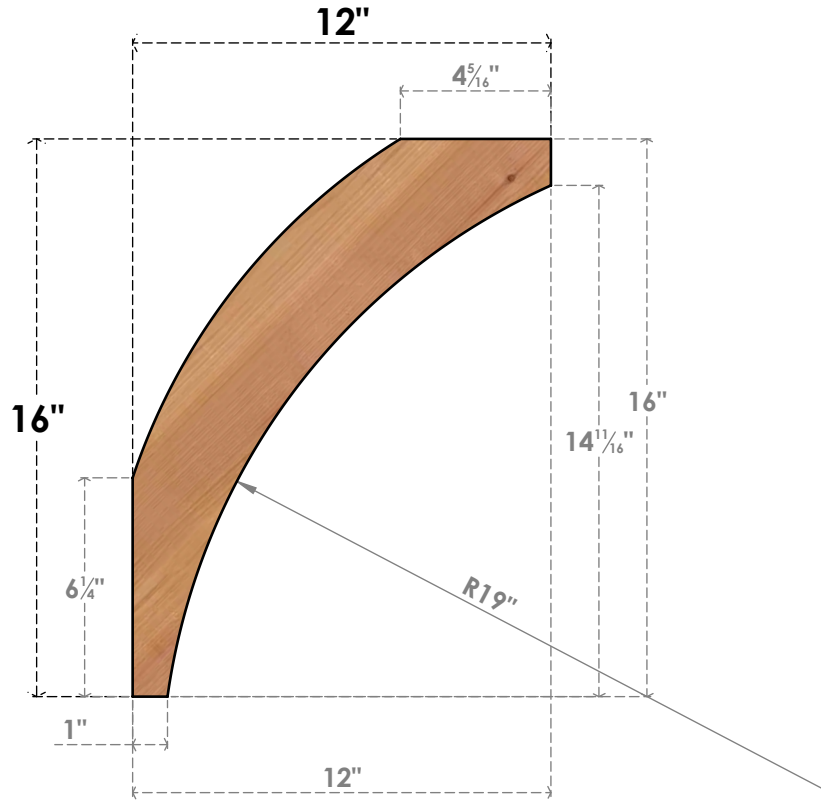

BRC06X12X16THR00SWR

5 1/2"W X 12"D X 16"H THORTON SMOOTH BRACE, WESTERN RED CEDAR

SIDE

FRONT

EKENA MILLWORK
2300 WEST MAIN ST.
CLARKSVILLE, TX 75426
TOLL FREE: 866-607-0453
WWW.EKENAMILLWORK.COM

NOTES

1. INSTALLATION TO BE COMPLETED IN ACCORDANCE WITH MANUFACTURER'S SPECIFICATIONS.
2. DRAWING MAY NOT BE TO SCALE
3. THIS DRAWING IS INTENDED FOR DESIGN AND PLANNING PURPOSES ONLY.
4. ALL INFORMATION CONTAINED HEREIN WAS CURRENT AT THE TIME OF DEVELOPMENT BUT MUST BE REVIEWED AND APPROVED BY THE PRODUCT MANUFACTURER TO BE CONSIDERED ACCURATE.
5. PRODUCTS ARE NOT KILN DRIED. THIS ITEM IS UNIQUE AND WILL CONTAIN THE NATURAL VARIATIONS THAT THE WOOD SPECIES OFFERS. THIS MAY RESULT IN VARIATIONS UP TO 1/4"