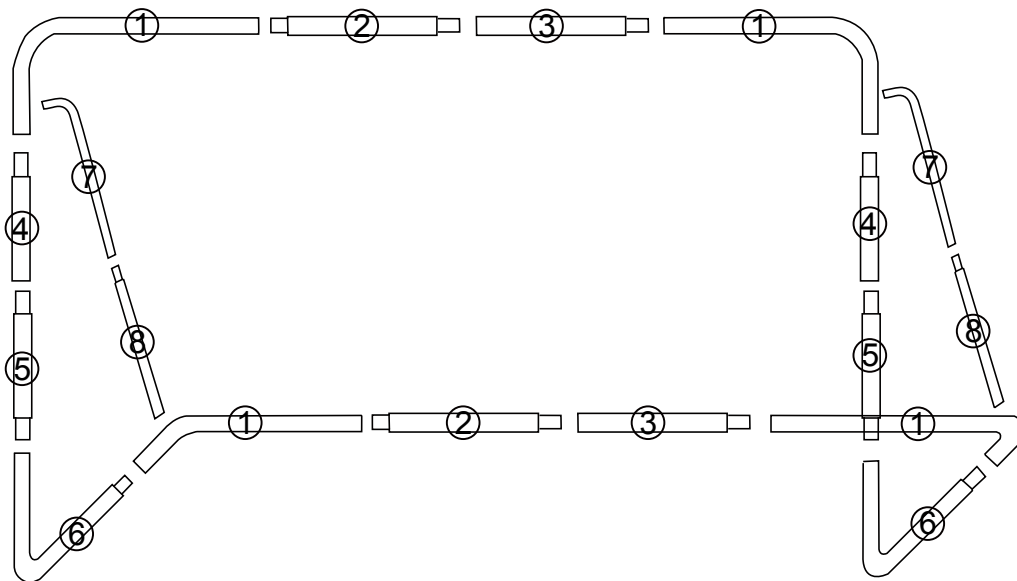

## PART LIST

 4pcs	 2pcs	 2pcs	 2pcs	 2pcs	 2pcs
1173mm(L)	875mm(L)	875mm(L)	780mm(L)	780mm(L)	1173mm(L)
 2pcs	 2pcs	 6pcs	 4pcs	 24pcs	 1pc
1125mm(L)	910mm(L)	GROUND PEG	WING BOLT	PUSH MOUNT TIE	Net

## ASSEMBLY

## ATTENTION!!

After assembling the frame, install the net. There are two red dot online, Corresponding to the column, Finally fixed net.