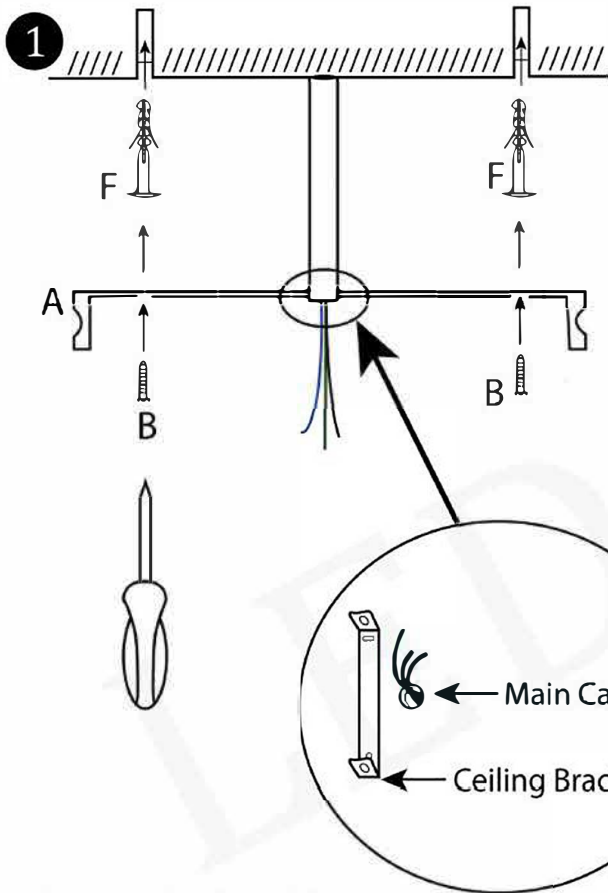

# VINTAGE METAL PENDANT LAMP FITTING INSTRUCTION

1X Ceiling Rose

1 X Lamp Cage

1 X Wall Arm

A		1
B		2
C1		1
C2		1
D		2
E		1
F		2

# VINTAGE METAL PENDANT LAMP FITTING INSTRUCTION

The cable should come next to the bracket