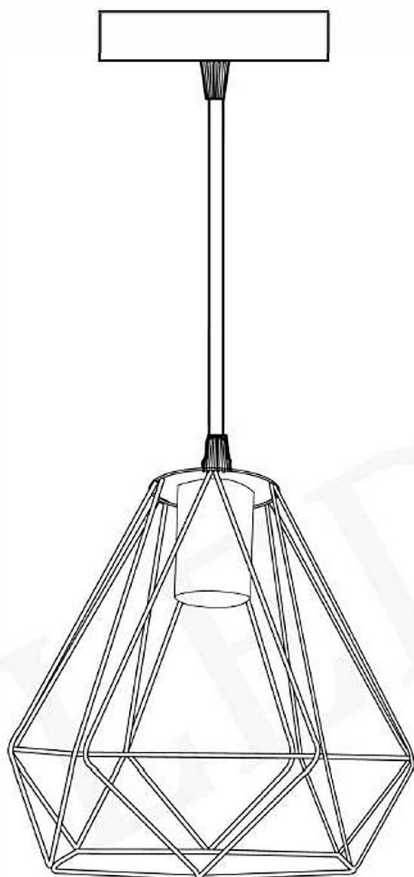

# VINTAGE METAL PENDANT LAMP FITTING INSTRUCTION

1X Ceiling Rose

1 X Lamp Cage

1 X Wall Arm

A		1
B		2
C1		1
C2		1
D		2
E		1
F		2

# VINTAGE METAL PENDANT LAMP FITTING INSTRUCTION

The cable should come next to the bracket