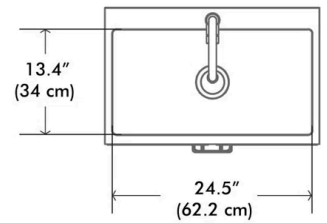

Reed

Deluxe 28 inch Laundry Cabinet with Faucet and SS Sink

Net weight: 88.18 lbs / 40 Kgs