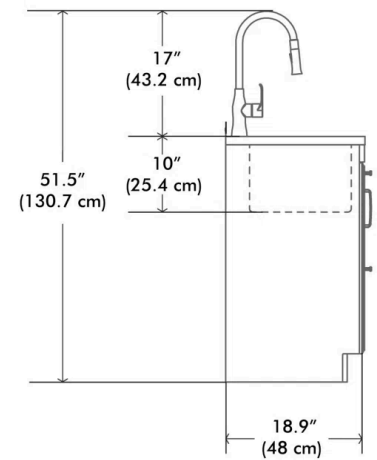

Reed

Deluxe 28 inch Laundry Cabinet with Faucet and SS Sink

Net weight: 88.18 lbs / 40 Kgs