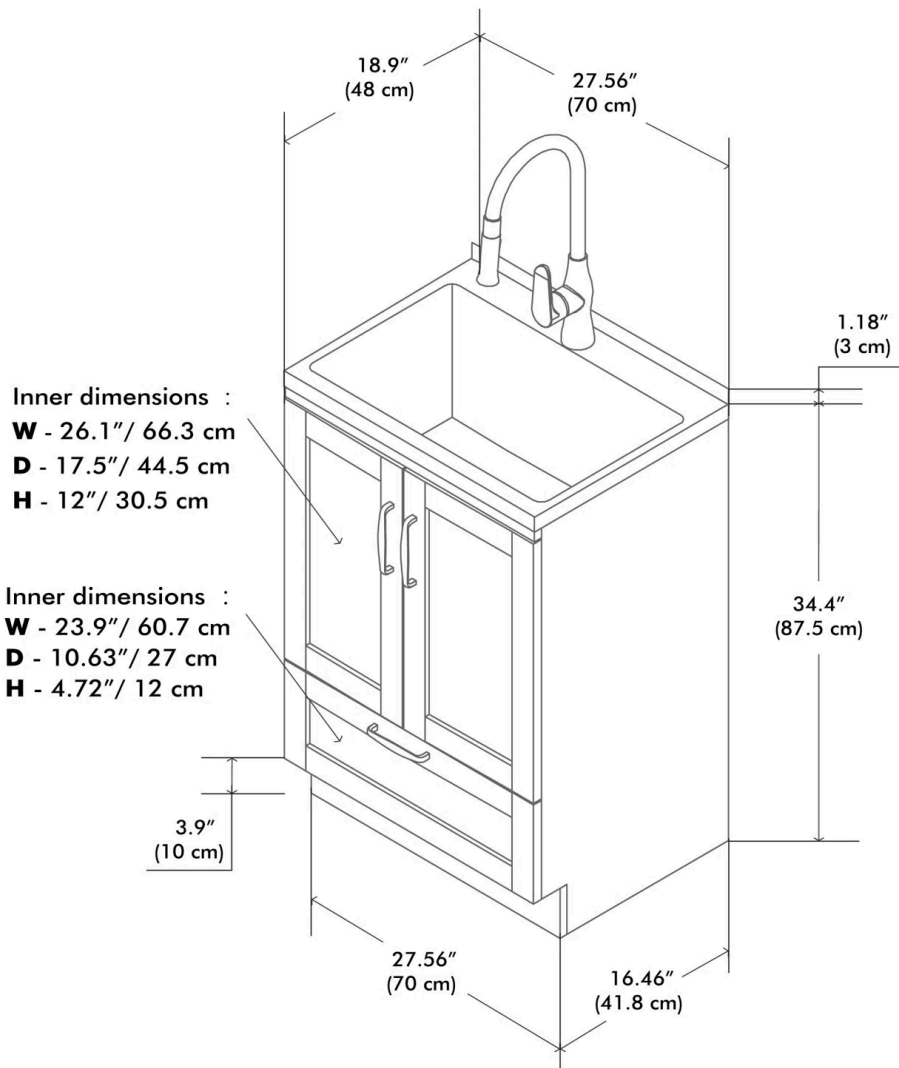

Reed

Deluxe 28 inch Laundry Cabinet with Faucet and SS Sink

Net weight: 88.18 lbs / 40 Kgs