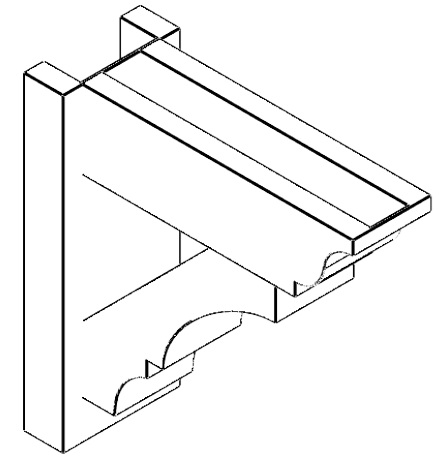

**ITEM NUMBER: OUTUROC040X060X16000X16000X040X020X040BOA04RCPR**

4"W TOP X 6"W BACK X 16"D X 16"H X 4"T TOP X 2"T BACK TIMBERTHANE ROUGH CEDAR BALBOA FAUX WOOD OPEN OUTLOOKER, TRADITIONAL TOP AND BLOCK BACK, 4"W CLOSED BRACE, PRIMED TAN

**SIDE PROFILE**

**FRONT PROFILE**

**ISOMETRIC**

GENERATED DATE : 07/05/2023

EKENA MILLWORK  
2300 WEST MAIN ST.  
CLARKSVILLE, TX 75426  
TOLL FREE: 866-607-0453  
WWW.EKENAMILLWORK.COM

**NOTES**

1. INSTALLATION TO BE COMPLETED IN ACCORDANCE WITH MANUFACTURER'S SPECIFICATIONS.
2. DRAWING MAY NOT BE TO SCALE
3. THIS DRAWING IS INTENDED FOR DESIGN AND PLANNING PURPOSES ONLY.
4. ALL INFORMATION CONTAINED HEREIN WAS CURRENT AT THE TIME OF DEVELOPMENT BUT MUST BE REVIEWED AND APPROVED BY THE PRODUCT MANUFACTURER TO BE CONSIDERED ACCURATE.
5. TIMBERTHANE ARCHITECTURAL PRODUCTS ARE MADE FROM HIGH DENSITY URETHANE AND COME FACTORY PRIMED