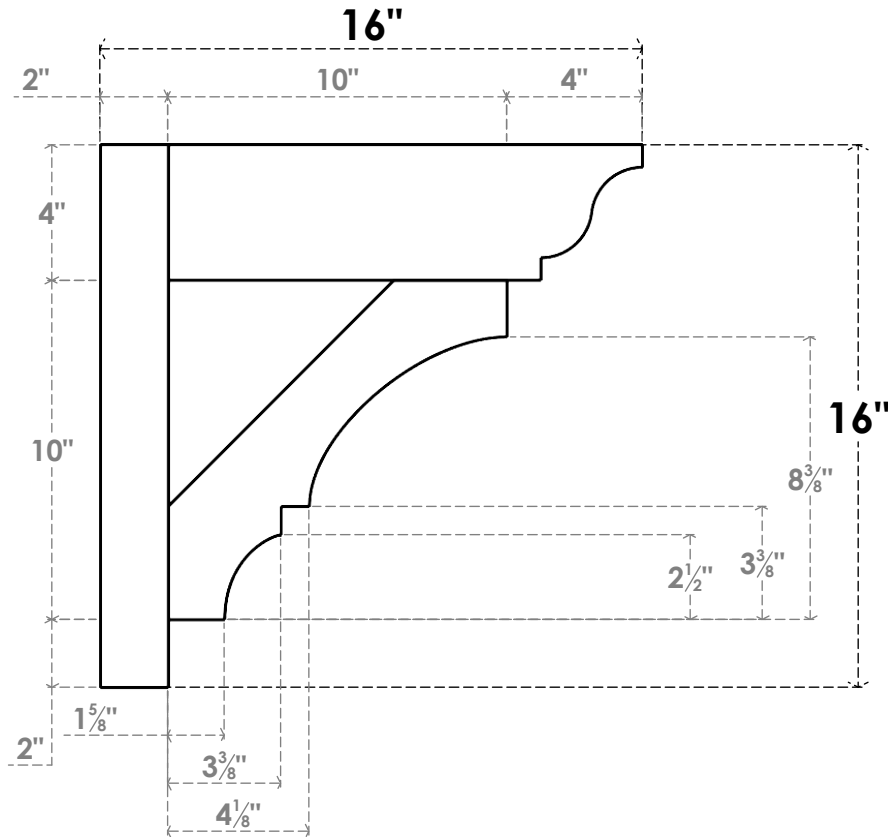

**ITEM NUMBER: OUTUROC040X060X16000X16000X040X020X040BOA04RCPR**

4"W TOP X 6"W BACK X 16"D X 16"H X 4"T TOP X 2"T BACK TIMBERTHANE ROUGH CEDAR BALBOA FAUX WOOD OPEN OUTLOOKER, TRADITIONAL TOP AND BLOCK BACK, 4"W CLOSED BRACE, PRIMED TAN

**SIDE PROFILE**

**FRONT PROFILE**

**ISOMETRIC**

GENERATED DATE : 07/05/2023

EKENA MILLWORK  
2300 WEST MAIN ST.  
CLARKSVILLE, TX 75426  
TOLL FREE: 866-607-0453  
WWW.EKENAMILLWORK.COM

**NOTES**

1. INSTALLATION TO BE COMPLETED IN ACCORDANCE WITH MANUFACTURER'S SPECIFICATIONS.
2. DRAWING MAY NOT BE TO SCALE
3. THIS DRAWING IS INTENDED FOR DESIGN AND PLANNING PURPOSES ONLY.
4. ALL INFORMATION CONTAINED HEREIN WAS CURRENT AT THE TIME OF DEVELOPMENT BUT MUST BE REVIEWED AND APPROVED BY THE PRODUCT MANUFACTURER TO BE CONSIDERED ACCURATE.
5. TIMBERTHANE ARCHITECTURAL PRODUCTS ARE MADE FROM HIGH DENSITY URETHANE AND COME FACTORY PRIMED