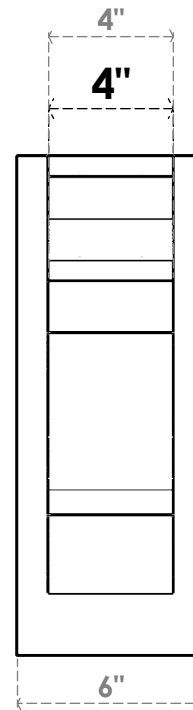

**ITEM NUMBER: OUTUROC040X060X16000X16000X040X020X040BOA04RCPR**

4"W TOP X 6"W BACK X 16"D X 16"H X 4"T TOP X 2"T BACK TIMBERTHANE ROUGH CEDAR BALBOA FAUX WOOD OPEN OUTLOOKER, TRADITIONAL TOP AND BLOCK BACK, 4"W CLOSED BRACE, PRIMED TAN

**SIDE PROFILE**

**FRONT PROFILE**

**ISOMETRIC**

GENERATED DATE : 07/05/2023

EKENA MILLWORK  
2300 WEST MAIN ST.  
CLARKSVILLE, TX 75426  
TOLL FREE: 866-607-0453  
WWW.EKENAMILLWORK.COM

**NOTES**

1. INSTALLATION TO BE COMPLETED IN ACCORDANCE WITH MANUFACTURER'S SPECIFICATIONS.
2. DRAWING MAY NOT BE TO SCALE
3. THIS DRAWING IS INTENDED FOR DESIGN AND PLANNING PURPOSES ONLY.
4. ALL INFORMATION CONTAINED HEREIN WAS CURRENT AT THE TIME OF DEVELOPMENT BUT MUST BE REVIEWED AND APPROVED BY THE PRODUCT MANUFACTURER TO BE CONSIDERED ACCURATE.
5. TIMBERTHANE ARCHITECTURAL PRODUCTS ARE MADE FROM HIGH DENSITY URETHANE AND COME FACTORY PRIMED