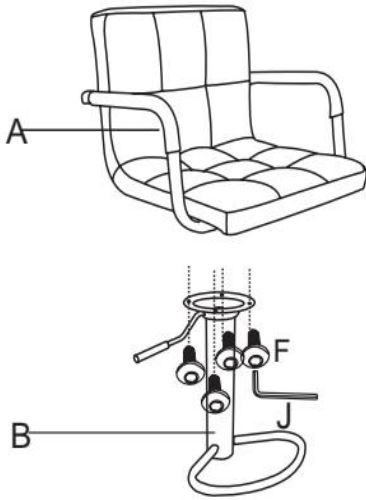

ASSEMBLY INSTRUCTIONS

Armed Barstool

Avoid using sharp objects such as a knife to cut open packing as you may accidentally damage the upholstery.

PARTS LIST			
ITEM	DESCRIPTION	SKETCH	QUANTITY
A	Seat		1pc
B	Footrest		1pc
C	Gas lift		1pc
D	Ring		1pc
E	Base		1pc
F	Bolts	 M6*16mm	4pcs
G	Allen key		1pc

ASSEMBLY INSTRUCTIONS

Do not fully tighten bolts until assembly is complete.

STEP 1

STEP 2

STEP 3

STEP 4

CLEANING INSTRUCTIONS: Clean with soft cloth, brush, or lightly vacuum.

ADULT ASSEMBLY REQUIRED