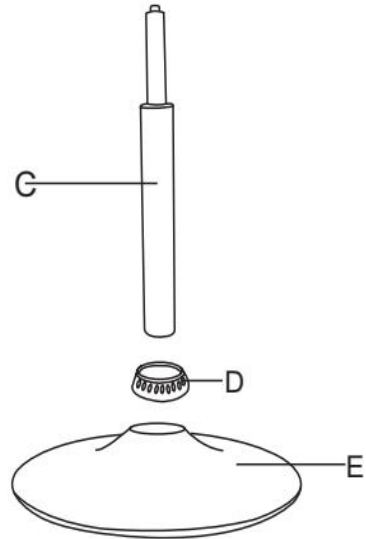

ASSEMBLY INSTRUCTIONS

Do not fully tighten bolts until assembly is complete.

STEP 1

STEP 2