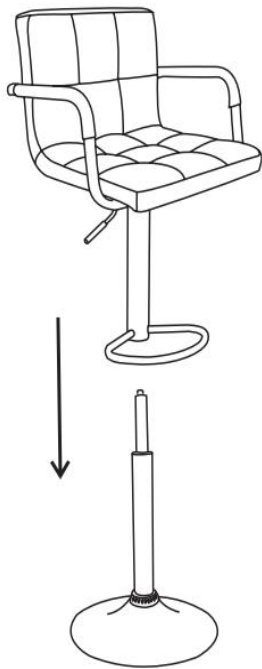

ASSEMBLY INSTRUCTIONS

Armed Barstool

Avoid using sharp objects such as a knife to cut open packing as you may accidentally damage the upholstery.

PARTS LIST			
ITEM	DESCRIPTION	SKETCH	QUANTITY
A	Seat		1pc
B	Footrest		1pc
C	Gas lift		1pc
D	Ring		1pc
E	Base		1pc
F	Bolts	 M6*16mm	4pcs
G	Allen key		1pc

ASSEMBLY INSTRUCTIONS

Do not fully tighten bolts until assembly is complete.

STEP 1

STEP 2

STEP 3

STEP 4

CLEANING INSTRUCTIONS: Clean with soft cloth, brush, or lightly vacuum.

ADULT ASSEMBLY REQUIRED