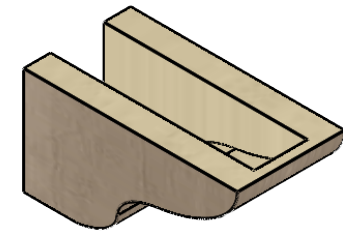

ITEM NUMBER: CORU04X08X04GRNRCPR

4"W X 8"D X 4"H SERIES 3 WIDE GREENSBORO ROUGH CEDAR TIMBERTHANE
FAUX WOOD CORBEL, PRIMED

SIDE PROFILE

FRONT PROFILE

ISOMETRIC

EKENA MILLWORK
2300 WEST MAIN ST.
CLARKSVILLE, TX 75426
TOLL FREE: 866-607-0453
WWW.EKENAMILLWORK.COM