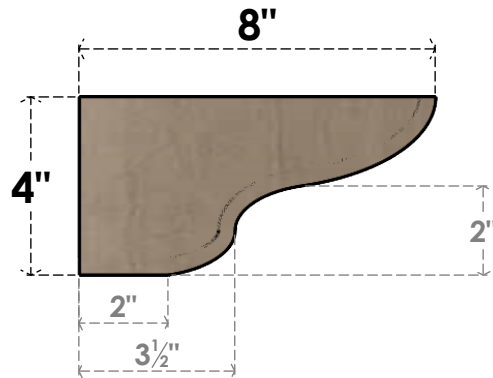

ITEM NUMBER: CORU04X08X04GRNRCPR

4"W X 8"D X 4"H SERIES 3 WIDE GREENSBORO ROUGH CEDAR TIMBERTHANE
FAUX WOOD CORBEL, PRIMED

SIDE PROFILE

FRONT PROFILE

ISOMETRIC

EKENA MILLWORK
2300 WEST MAIN ST.
CLARKSVILLE, TX 75426
TOLL FREE: 866-607-0453
WWW.EKENAMILLWORK.COM

NOTES

1. INSTALLATION TO BE COMPLETED IN ACCORDANCE WITH MANUFACTURER'S SPECIFICATIONS.
2. DRAWING MAY NOT BE TO SCALE
3. THIS DRAWING IS INTENDED FOR DESIGN AND PLANNING PURPOSES ONLY.
4. ALL INFORMATION CONTAINED HEREIN WAS CURRENT AT THE TIME OF DEVELOPMENT BUT MUST BE REVIEWED AND APPROVED BY THE PRODUCT MANUFACTURER TO BE CONSIDERED ACCURATE.
5. TIMBERTHANE ARCHITECTURAL PRODUCTS ARE MADE FROM HIGH DENSITY URETHANE AND COME FACTORY PRIMED