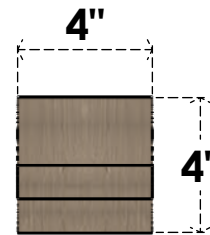

ITEM NUMBER: CORU04X08X04GRNRCPR

4"W X 8"D X 4"H SERIES 3 WIDE GREENSBORO ROUGH CEDAR TIMBERTHANE
FAUX WOOD CORBEL, PRIMED

SIDE PROFILE

FRONT PROFILE

ISOMETRIC

EKENA MILLWORK
2300 WEST MAIN ST.
CLARKSVILLE, TX 75426
TOLL FREE: 866-607-0453
WWW.EKENAMILLWORK.COM