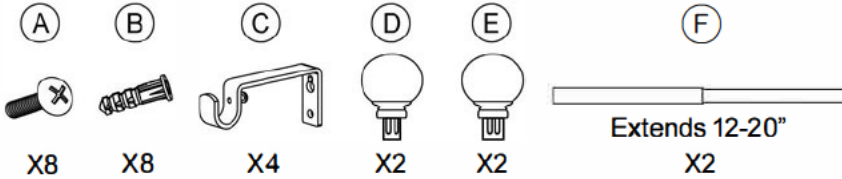

1" DRAPERY ROD INSTALLATION INSTRUCTIONS - 12-20" ROD SET

Care Instructions: Clean with a soft cloth. Do not use abrasive cleaning agents, solvents or polishes.

SET INCLUDES:

Note: Finial (D) fits to the smaller diameter rod - Finial (E) with adaptor, fits to the larger diameter rod.