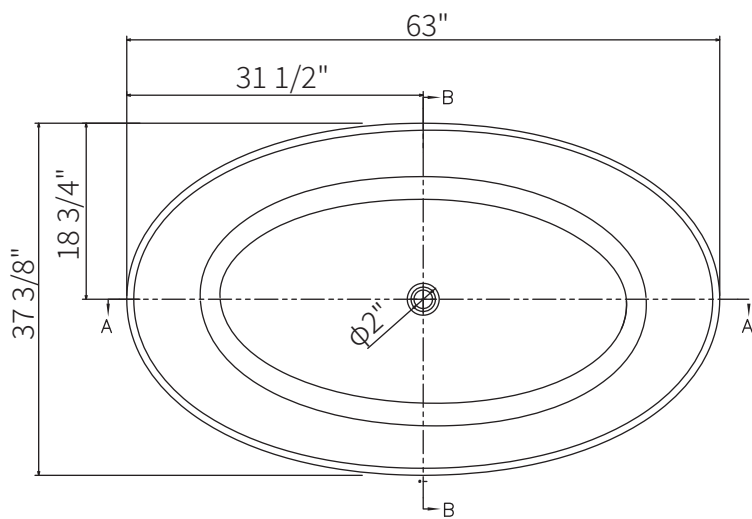

Dimension/Specification

Sku RX-S04-63