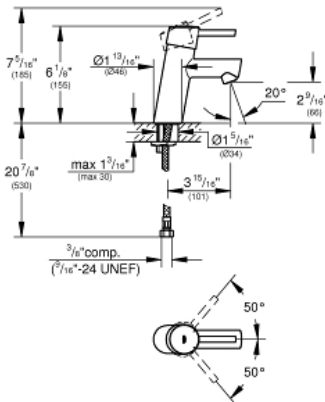

CONCETTO Single-Handle Bathroom Faucet S- Size

MODEL # 34271ENA

Pure Freude
an Wasser

GROHE

Product Description:
CONCETTO
Single-Handle Bathroom Faucet S-Size

Standard Specification:

- GROHE EcoJoy technology for less water and perfect flow
- Single hole installation
- Metal lever handle
- GROHE SilkMove 1.1" (28 mm) ceramic cartridge
- GROHE StarLight finish
- Flow control
- Smooth body
- Stainless steel flex lines
- GROHE QuickFix installation system with centering support
- Optional temperature limiter
- Max flow rate: 1.2 gpm (4.56 L/min)

Applicable Codes & Standards:

- EPA WaterSense®
- ICC/ANSI A117.1

Color:

- 34271ENA Brushed Nickel InfinityFinish