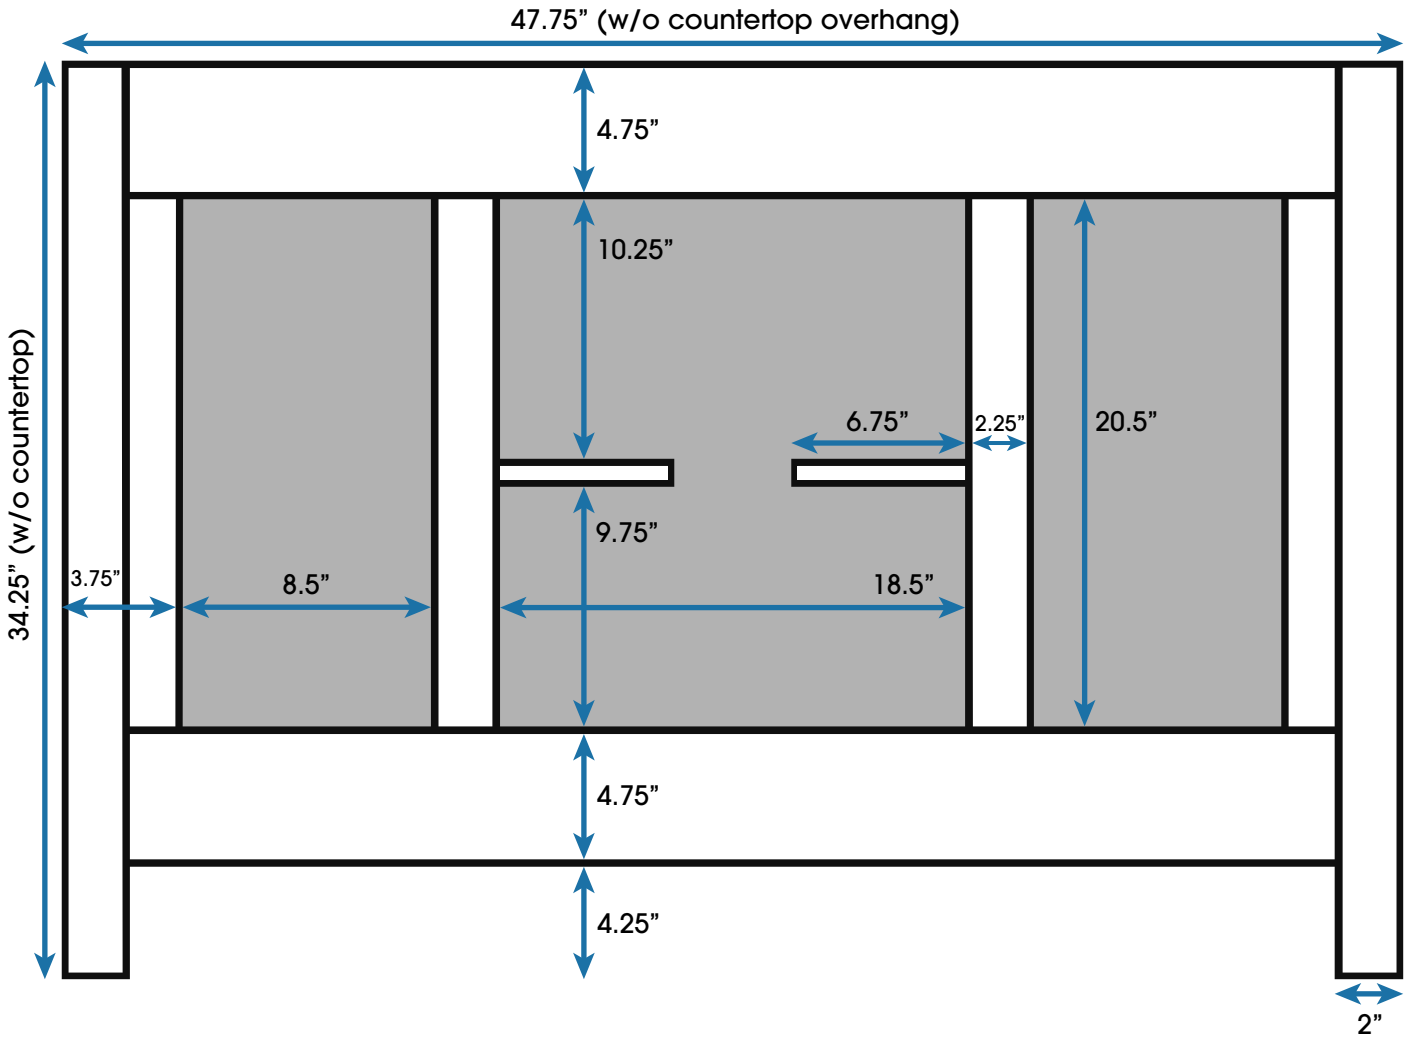

Copenhagen 48-inch Bath Vanity (Back View)

All measurements are approximate and rounded to the nearest quarter inch
Please allow for a slight margin of error