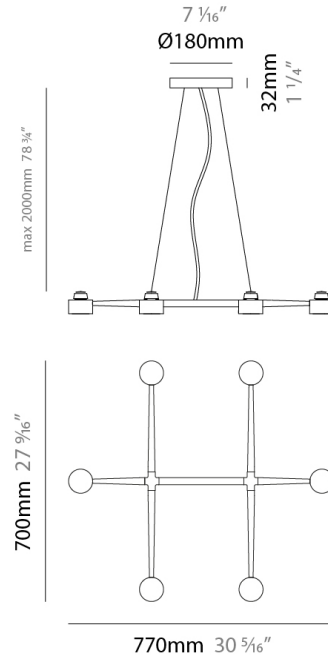

SPIDER SUSPENSION

D51027-

base number   Finish
Options

1. To build a product code in our configurator select the specify button on the base model # product page
2. To build a manual product code on this datasheet choose from the options listed below in blue font and add the suffix to the base model #

GENERAL

Division: Design
Series: Spider
Mounting Type: Suspension
Mounting Location: Ceiling
Subcategory: Pendant
Brand: Fambuena

PHYSICAL

Shape: Abstract
Length (mm): 770
Length (in): 30 ⁵/₁₆
Width (mm): 700
Width (in): 27 ⁹/₁₆
Max. Overall Height (mm): 2000
Max. Overall Height (in): 78 ³/₄
Light Distribution: Direct
Fixture Finish: [WHI](#) / [BCH](#) / [ABR](#) / [GLD](#)
Fixture Material: Metal
Cable Details: Cable length 2000mm / 79"

ELECTRICAL

Number of Lamps: 6
Lamp Type: LED Retrofit
Lamp Shape: MR16
Total Output Wattage (W): 30
Bulb Included: Bulb Not Included
Max. Wattage Per Lamp (W): 5
Lamp Base: GU10
Input Voltage (V): 120

RATINGS AND CERTIFICATIONS

Certified By: Certified for North American Standards
IP rating: IP20

PROJECT	_____
TYPE	_____
SPECIFIER	_____
QUANTITY	_____
DATE	_____