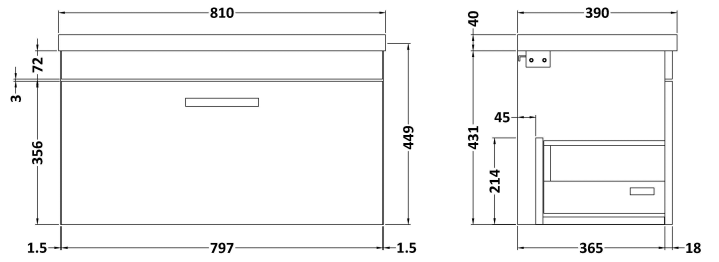

CUSTOMER DATA SHEET

DESCRIPTION: 800 Wh Single Drawer Vanity With Basin A