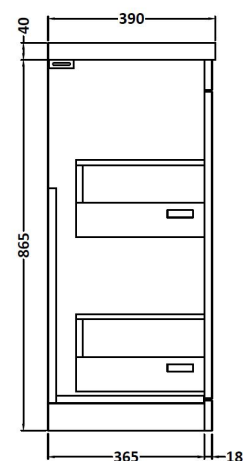

CUSTOMER DATA SHEET

DESCRIPTION: 800 Fs 2-Drawer Vanity With Basin A

CUSTOMER DATA SHEET - FURNITURE

DESCRIPTION: 800 Floor Standing 2-Drawer Basin Unit

PRODUCT DIMENSIONS			
Height (mm)	Width (mm)	Depth (mm)	Nett Wgt Kg
865	800	383	38

PACKAGING DIMENSIONS			
Height (mm)	Width (mm)	Depth (mm)	Gross Wgt Kg
405	820	885	38

PACKAGING DATA			
Box Colour	Brown Cardboard Box		
Box Qty	1	Label Colour	White Label
Label Size	100 x 50	Label Qty	2

CUSTOMER DATA SHEET - CERAMICS

DESCRIPTION: 800 Mid Edged Basin 1 Th

PRODUCT DIMENSIONS

Height (mm)	Width (mm)	Depth (mm)	Nett Wgt Kg
180	810	390	15

PACKAGING DIMENSIONS

Height (mm)	Width (mm)	Depth (mm)	Gross Wgt Kg
210	410	830	15

PACKAGING DATA

Box Colour	Brown Cardboard Box		
Box Qty	1	Label Colour	White Label
Label Size	100 x 50	Label Qty	2

OUTER BOX DIMENSIONS (If Applicable)

Height (mm)	Width (mm)	Depth (mm)	Gross Wgt Kg

PRODUCT DETAILS