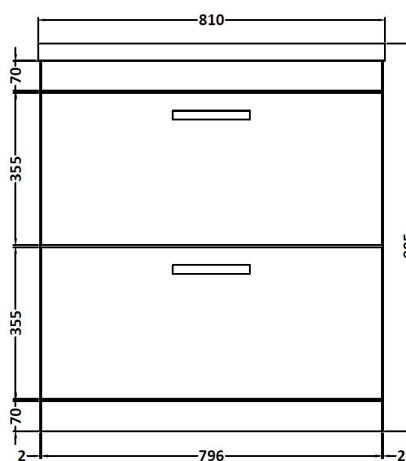

CUSTOMER DATA SHEET

DESCRIPTION: 800 Fs 2-Drawer Vanity With Basin A

CUSTOMER DATA SHEET - FURNITURE

DESCRIPTION: 800 Floor Standing 2-Drawer Basin Unit

PRODUCT DIMENSIONS			
Height (mm)	Width (mm)	Depth (mm)	Nett Wgt Kg
865	800	383	38

PACKAGING DIMENSIONS			
Height (mm)	Width (mm)	Depth (mm)	Gross Wgt Kg
405	820	885	38

PACKAGING DATA			
Box Colour	Brown Cardboard Box		
Box Qty	1	Label Colour	White Label
Label Size	100 x 50	Label Qty	2

CUSTOMER DATA SHEET - CERAMICS

DESCRIPTION: 800 Mid Edged Basin 1 Th

PRODUCT DIMENSIONS

Height (mm)	Width (mm)	Depth (mm)	Nett Wgt Kg
180	810	390	15

PACKAGING DIMENSIONS

Height (mm)	Width (mm)	Depth (mm)	Gross Wgt Kg
210	410	830	15

PACKAGING DATA

Box Colour	Brown Cardboard Box		
Box Qty	1	Label Colour	White Label
Label Size	100 x 50	Label Qty	2

OUTER BOX DIMENSIONS (If Applicable)

Height (mm)	Width (mm)	Depth (mm)	Gross Wgt Kg

PRODUCT DETAILS