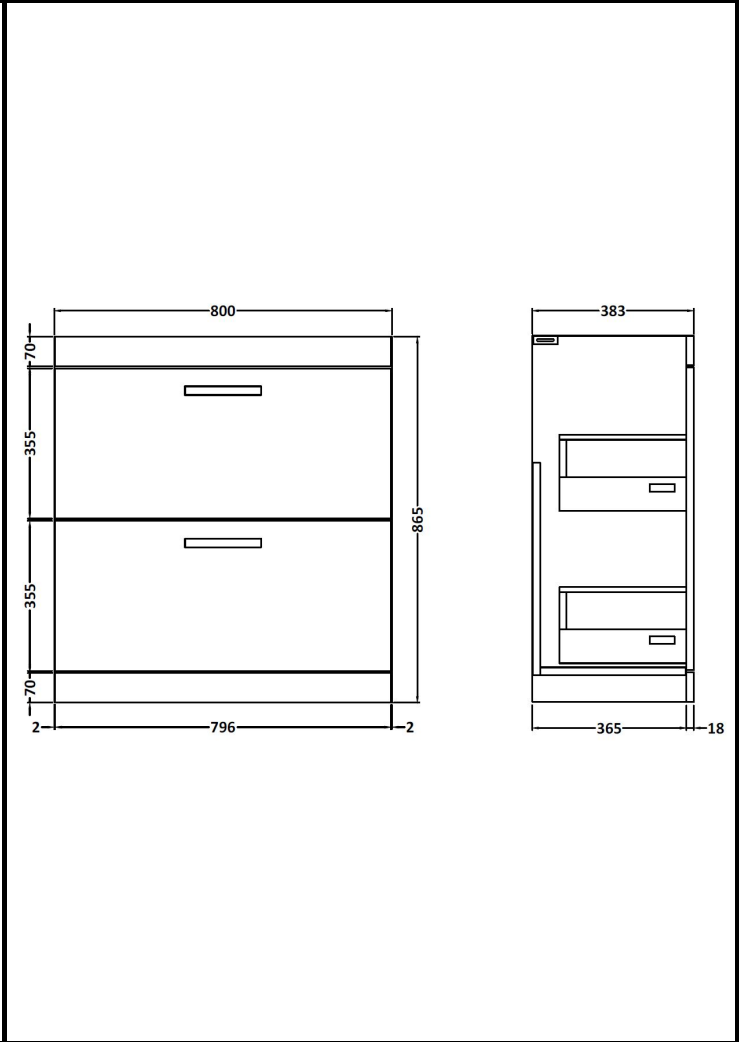

CUSTOMER DATA SHEET

DESCRIPTION: 800 Fs 2-Drawer Vanity With Basin A

CUSTOMER DATA SHEET - FURNITURE

DESCRIPTION: 800 Floor Standing 2-Drawer Basin Unit

PRODUCT DIMENSIONS			
Height (mm)	Width (mm)	Depth (mm)	Nett Wgt Kg
865	800	383	38

PACKAGING DIMENSIONS			
Height (mm)	Width (mm)	Depth (mm)	Gross Wgt Kg
405	820	885	38

PACKAGING DATA			
Box Colour	Brown Cardboard Box		
Box Qty	1	Label Colour	White Label
Label Size	100 x 50	Label Qty	2

CUSTOMER DATA SHEET - CERAMICS

DESCRIPTION: 800 Mid Edged Basin 1 Th

PRODUCT DIMENSIONS

Height (mm)	Width (mm)	Depth (mm)	Nett Wgt Kg
180	810	390	15

PACKAGING DIMENSIONS

Height (mm)	Width (mm)	Depth (mm)	Gross Wgt Kg
210	410	830	15

PACKAGING DATA

Box Colour	Brown Cardboard Box		
Box Qty	1	Label Colour	White Label
Label Size	100 x 50	Label Qty	2

OUTER BOX DIMENSIONS (If Applicable)

Height (mm)	Width (mm)	Depth (mm)	Gross Wgt Kg

PRODUCT DETAILS