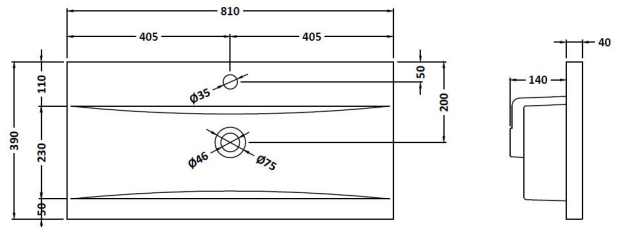

CUSTOMER DATA SHEET

DESCRIPTION: 800 Fs 2-Drawer Vanity With Basin A

CUSTOMER DATA SHEET - FURNITURE

DESCRIPTION: 800 Floor Standing 2-Drawer Basin Unit

PRODUCT DIMENSIONS			
Height (mm)	Width (mm)	Depth (mm)	Nett Wgt Kg
865	800	383	38

PACKAGING DIMENSIONS			
Height (mm)	Width (mm)	Depth (mm)	Gross Wgt Kg
405	820	885	38

PACKAGING DATA			
Box Colour	Brown Cardboard Box		
Box Qty	1	Label Colour	White Label
Label Size	100 x 50	Label Qty	2

OUTER BOX DIMENSIONS (If Applicable)			
Height (mm)	Width (mm)	Depth (mm)	Gross Wgt Kg

PRODUCT DETAILS				
Country of Origin	United Kingdom			
Fitting Instruction	No			
Constr' Method	Cam & Wood Dowel			
Cabinet Finish	MFC Textured Woodgrain			
Cab Thickness (mm)	18			
Drawer Included	Yes			
No of Shelves	0			
Hinge Inc'	Not Applicable			
Fixings Inc'	Yes			
Handle Inc'	Yes, Supplied			
Handle Type	Strap			
Certification	FSC	Yes	CE	N/A
Colour	Natural Bard Oak			
Constr' Type	Rigid			
Fascia Finish	MFC Textured Woodgrain			
Fas Thickness (mm)	18			
Drawer Type	80mm High Metal S/C Inc Galler			
Hinge Type	Not Applicable			
Adjustable Legs	No, Not Required			
Handle Style	Contemporary			
Waste Shroud	Yes			

CUSTOMER DATA SHEET - CERAMICS

DESCRIPTION: 800 Mid Edged Basin 1 Th

PRODUCT DIMENSIONS

Height (mm)	Width (mm)	Depth (mm)	Nett Wgt Kg
180	810	390	15

PACKAGING DIMENSIONS

Height (mm)	Width (mm)	Depth (mm)	Gross Wgt Kg
210	410	830	15