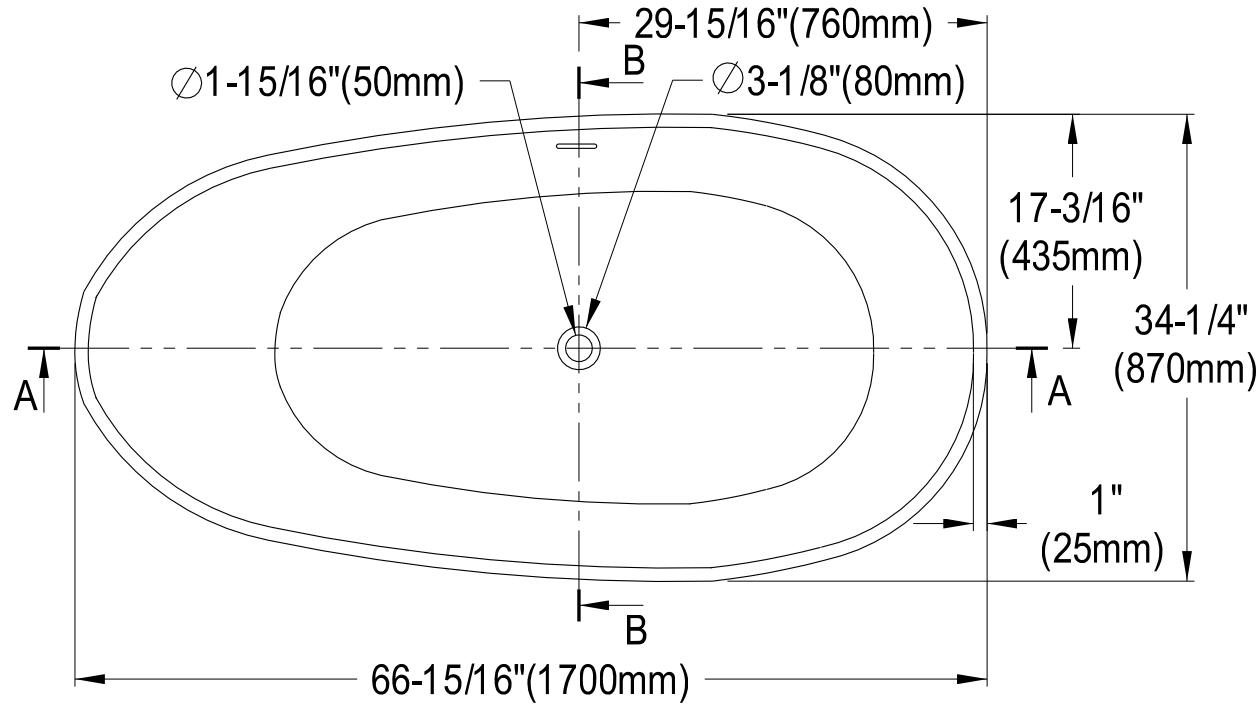

# VRTRS673422

67" Solid Surface Bathtub With Drain

Section A-A

Section B-B