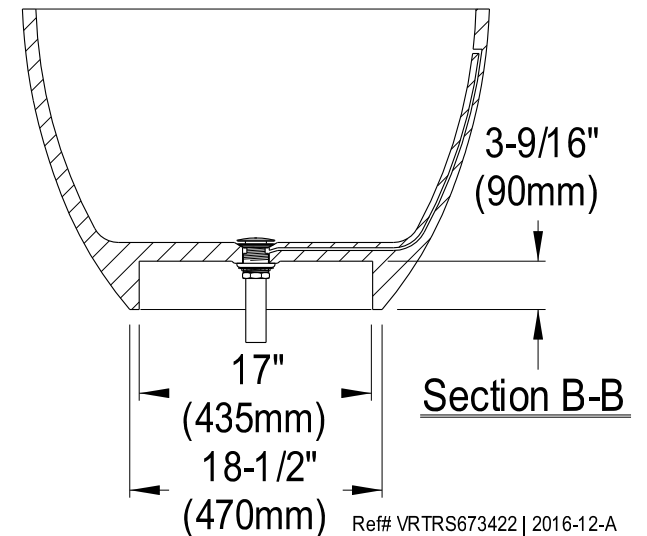

# VRTRS673422

67" Solid Surface Bathtub With Drain

Section A-A

Section B-B