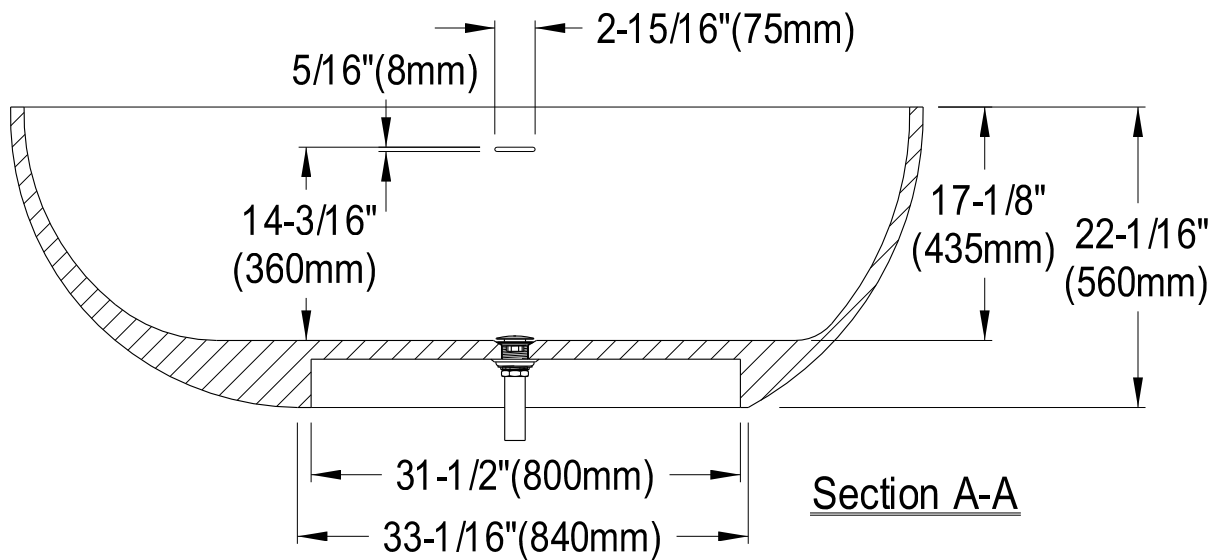

# VRTRS673422

67" Solid Surface Bathtub With Drain

Section A-A

Section B-B