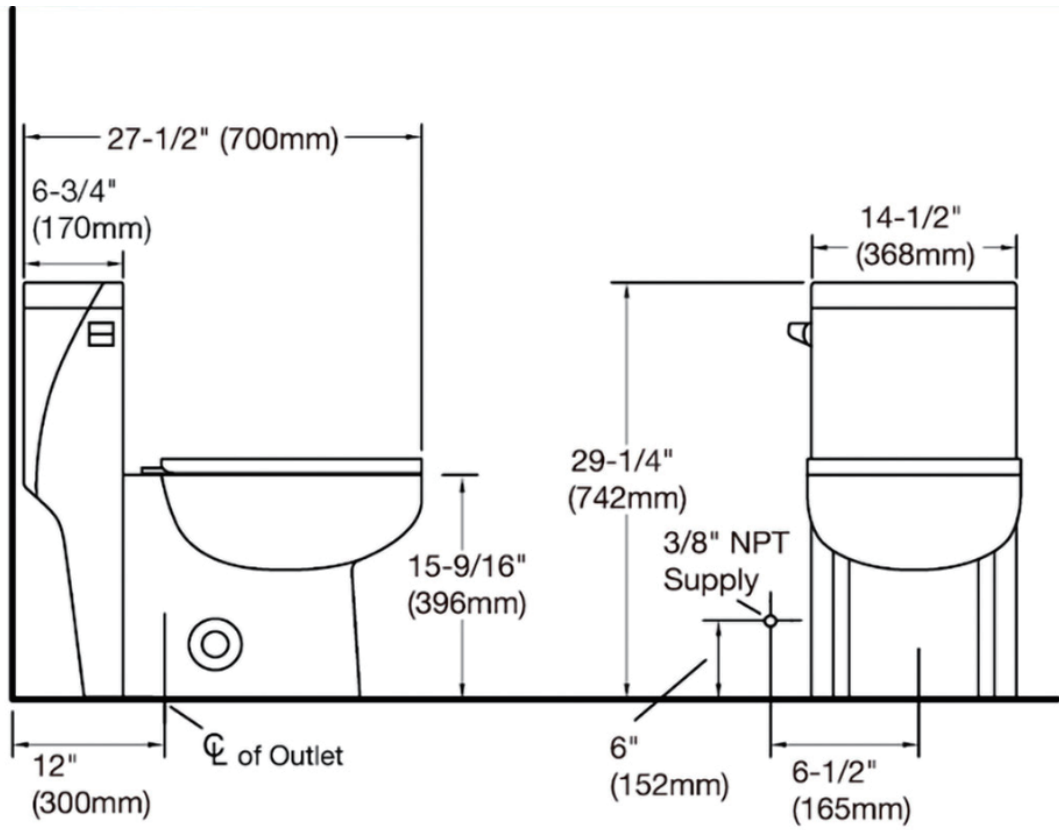

# Dimension/Specification

**Sku RX-T24W**