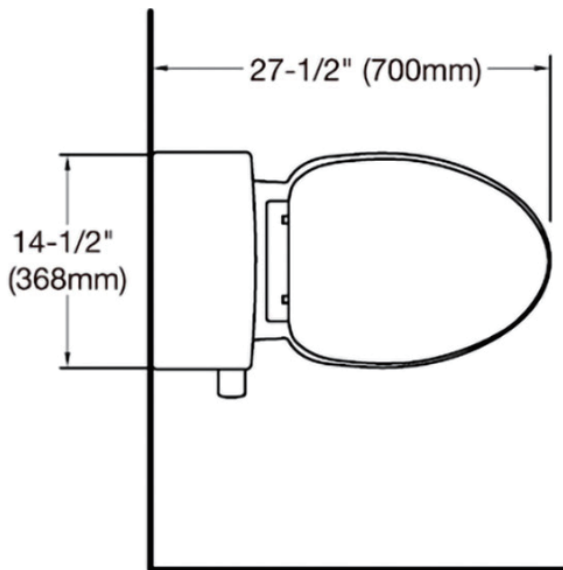

# Dimension/Specification

**Sku RX-T24W**