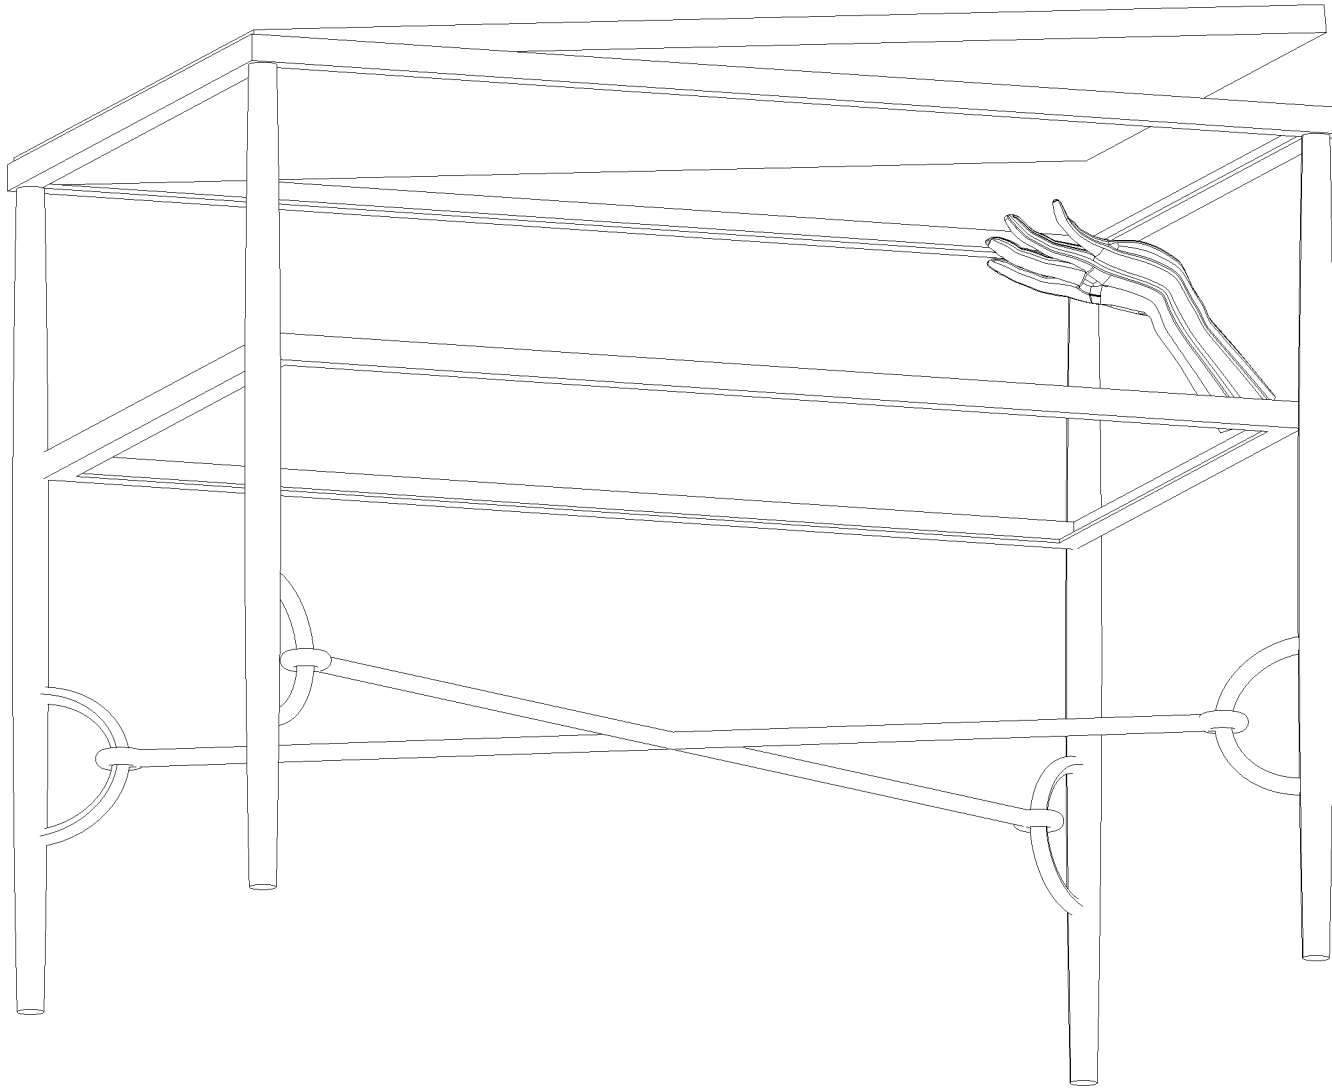

Assembly Instruction
Product Description: BABYLON NIGHTSTAND

1