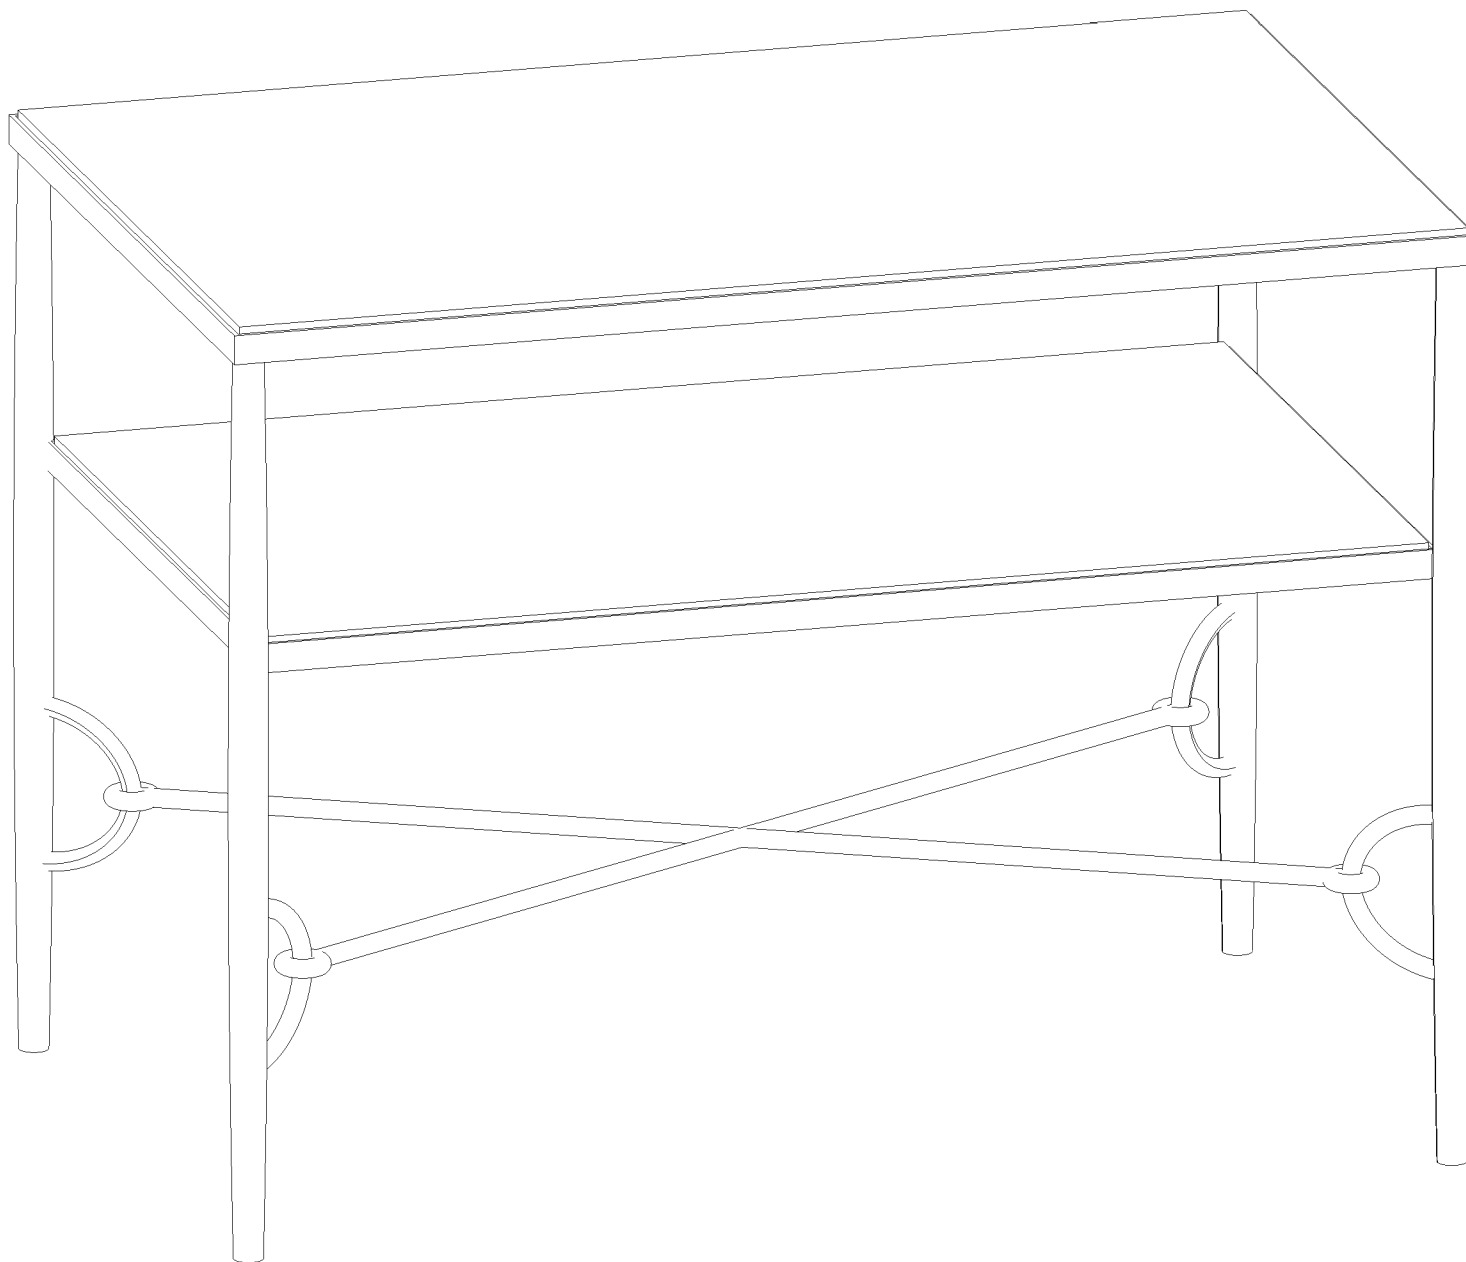

Assembly Instruction
 Product Description: BABYLON NIGHTSTAND

Hardware/Component List :

No.	Hardware/Component List	Quantity
1	 Marble Top	1
2	 Marble Shelf	1
3	 Iron Base	1

Assembly Instruction
Product Description: BABYLON NIGHTSTAND