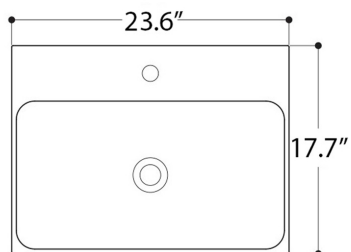

### SKU# | Options:

- Normal 60 - WS11101 | Glossy White

\* WS Bath Collections reserves the right to revise dimensions or information on this sheet without notice

<b>Collection  </b> Normal	<b>Model  </b> Normal 60 - WS11101	<b>Dimensions Metric</b> <i>1 inch = 2.54 cm</i> <i>1 inch = 25.4 mm</i>	 1051 Lea Drive - Collegeville, PA 19426 Tel. 215 513 9400 - Fax 610 831 0215 <a href="http://www.ws bathcollections.com">www.ws bathcollections.com</a> - <a href="mailto:info@ws bathcollections.com">info@ws bathcollections.com</a>
-------------------------------	---------------------------------------	--	---

N.B.: Indicated size could have a variation of about 0,8 % due to the use of the moulds or the small variations of the raw materials' technical characteristics used in the mixture.

Collection  
Normal

Model |  
Normal 60 - WS11101

Dimensions Metric

1 inch = 2.54 cm  
1 inch = 25.4 mm

**WS**<sup>®</sup>  
BATH  
COLLECTIONS

1051 Lea Drive - Collegeville, PA 19426  
Tel. 215 513 9400 - Fax 610 831 0215  
[www.ws bathcollections.com](http://www.ws bathcollections.com) - [info@ws bathcollections.com](mailto:info@ws bathcollections.com)

### Vessel/ countertop installation

Bolts

Silicone (optional)

Collection  
Retro

Model |  
Retro

Dimensions Metric  
*1 inch = 2.54 cm*  
*1 inch = 25.4 mm*

**WS**®  
**BATH**  
**COLLECTIONS**

1051 Lea Drive - Collegeville, PA 19426  
Tel. 215 513 9400 - Fax 610 831 0215  
[www.ws bathcollections.com](http://www.ws bathcollections.com) - [info@ws bathcollections.com](mailto:info@ws bathcollections.com)