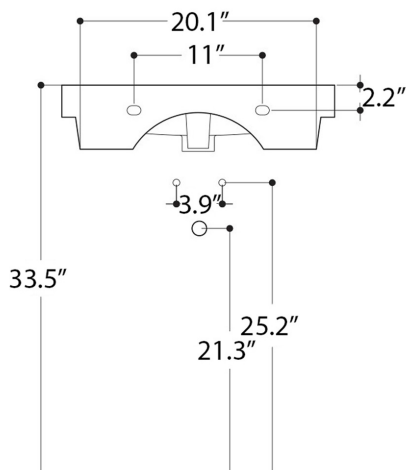

### SKU# | Options:

- Normal 60 - WS11101 | Glossy White

\* WS Bath Collections reserves the right to revise dimensions or information on this sheet without notice

<b>Collection  </b> Normal	<b>Model  </b> Normal 60 - WS11101	<b>Dimensions Metric</b> <i>1 inch = 2.54 cm</i> <i>1 inch = 25.4 mm</i>	 1051 Lea Drive - Collegeville, PA 19426 Tel. 215 513 9400 - Fax 610 831 0215 <a href="http://www.ws bathcollections.com">www.ws bathcollections.com</a> - <a href="mailto:info@ws bathcollections.com">info@ws bathcollections.com</a>
-------------------------------	---------------------------------------	--	---

N.B.: Indicated size could have a variation of about 0,8 % due to the use of the moulds or the small variations of the raw materials' technical characteristics used in the mixture.

Collection  
Normal

Model |  
Normal 60 - WS11101

Dimensions Metric

1 inch = 2.54 cm  
1 inch = 25.4 mm

**WS**<sup>®</sup>  
BATH  
COLLECTIONS

1051 Lea Drive - Collegeville, PA 19426  
Tel. 215 513 9400 - Fax 610 831 0215  
[www.ws bathcollections.com](http://www.ws bathcollections.com) - [info@ws bathcollections.com](mailto:info@ws bathcollections.com)

### Vessel/ countertop installation

Bolts

Silicone (optional)

Collection  
Retro

Model |  
Retro

Dimensions Metric  
*1 inch = 2.54 cm*  
*1 inch = 25.4 mm*

**WS**®  
**BATH**  
**COLLECTIONS**

1051 Lea Drive - Collegeville, PA 19426  
Tel. 215 513 9400 - Fax 610 831 0215  
[www.ws bathcollections.com](http://www.ws bathcollections.com) - [info@ws bathcollections.com](mailto:info@ws bathcollections.com)