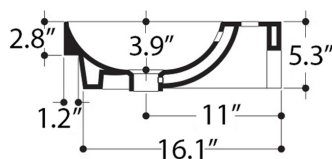

### SKU# | Options:

- Normal 60 - WS11101 | Glossy White

\* WS Bath Collections reserves the right to revise dimensions or information on this sheet without notice

<b>Collection  </b> Normal	<b>Model  </b> Normal 60 - WS11101	<b>Dimensions Metric</b> <i>1 inch = 2.54 cm</i> <i>1 inch = 25.4 mm</i>	 1051 Lea Drive - Collegeville, PA 19426 Tel. 215 513 9400 - Fax 610 831 0215 <a href="http://www.ws bathcollections.com">www.ws bathcollections.com</a> - <a href="mailto:info@ws bathcollections.com">info@ws bathcollections.com</a>
-------------------------------	---------------------------------------	--	---

N.B.: Indicated size could have a variation of about 0,8 % due to the use of the moulds or the small variations of the raw materials' technical characteristics used in the mixture.

Collection  
Normal

Model |  
Normal 60 - WS11101

Dimensions Metric

1 inch = 2.54 cm  
1 inch = 25.4 mm

**WS**<sup>®</sup>  
BATH  
COLLECTIONS

1051 Lea Drive - Collegeville, PA 19426  
Tel. 215 513 9400 - Fax 610 831 0215  
[www.ws bathcollections.com](http://www.ws bathcollections.com) - [info@ws bathcollections.com](mailto:info@ws bathcollections.com)

### Vessel/ countertop installation

Bolts

Silicone (optional)

Collection  
Retro

Model |  
Retro

Dimensions Metric  
*1 inch = 2.54 cm*  
*1 inch = 25.4 mm*

**WS**®  
**BATH**  
**COLLECTIONS**

1051 Lea Drive - Collegeville, PA 19426  
Tel. 215 513 9400 - Fax 610 831 0215  
[www.ws bathcollections.com](http://www.ws bathcollections.com) - [info@ws bathcollections.com](mailto:info@ws bathcollections.com)