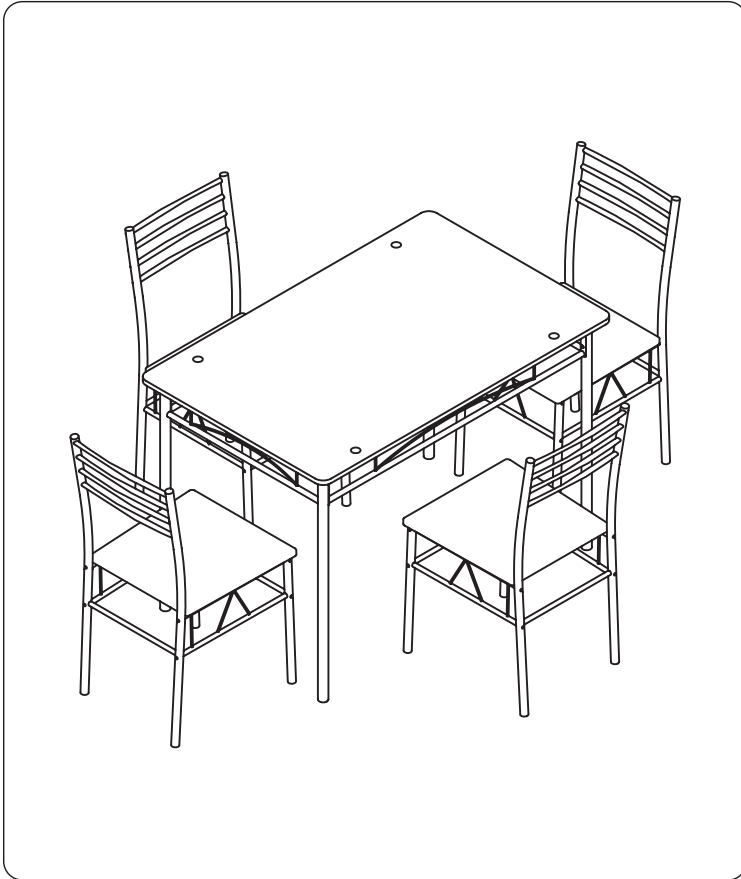

Componets

Table			Chair		
(A)		2	(G)		4
(B)		2	(H)		8
(C)		1	(I)		4
			(J)		4

Screws & Tools

Table				Chair			
D		M6*22mm	4	D		M6*22mm	16
E		M6*12mm	8	K		M6*35mm	32
F					1		

Return Policy

We believe you will absolutely love your new item. But if for some reason you want to return, please contact us directly before you decide to return your product. Our customer service organization can answer most concerns and assist you with any questions you may have about your new item, please email us first at: support@vecelo.com.