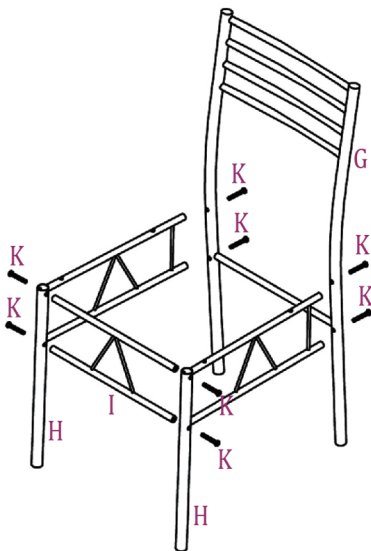

Chair Assembly

3

Kx8

4

Dx4