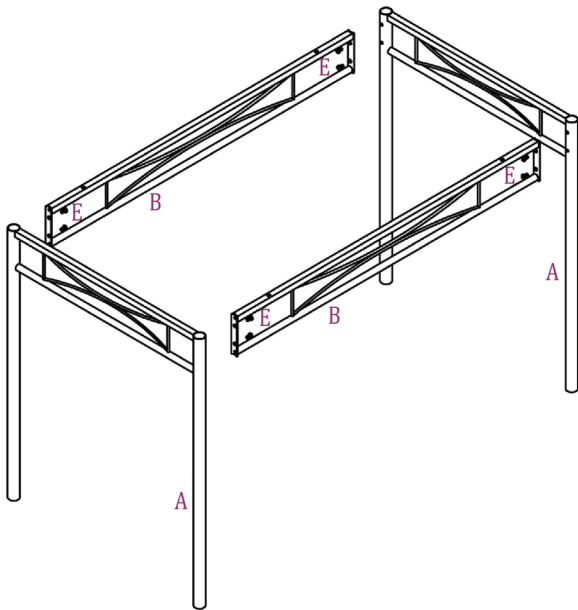

Table Assembly

1

Ex8