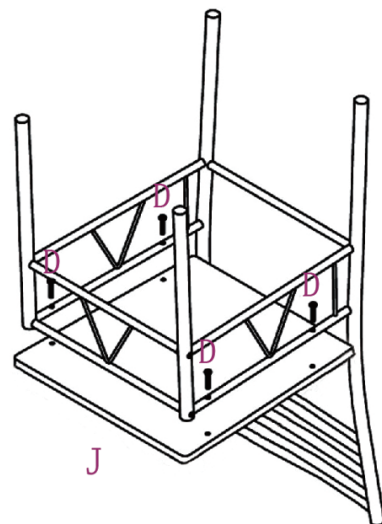

Customer Service

Email: support@vecelo.com

Website: www.vecelo.com