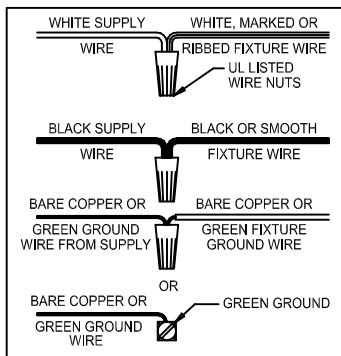

Assembly & Installation Instructions

CAUTION: Read instructions carefully and turn electricity off at main circuit breaker panel before beginning installation.

WARNING - If any Special Control Devices are used with this Fixture, Follow the Instructions Carefully to assure full compliance with N.E.C. requirements. If there are any questions, contact a Qualified Electrical Contractor.

CAUTION - All glass is fragile, use care when handling Glass component(s) and or Lamp(s).

ASSEMBLY STEPS:

MODE D'ASSEMBLAGE:

PASOS PARA ENSAMBLAR:

1. D,E → A
2. B,A → C
3. W → D
4. F → G
5. J,H → D
6. R,S → X
7. Y,S,AA → Z
8. CC → BB