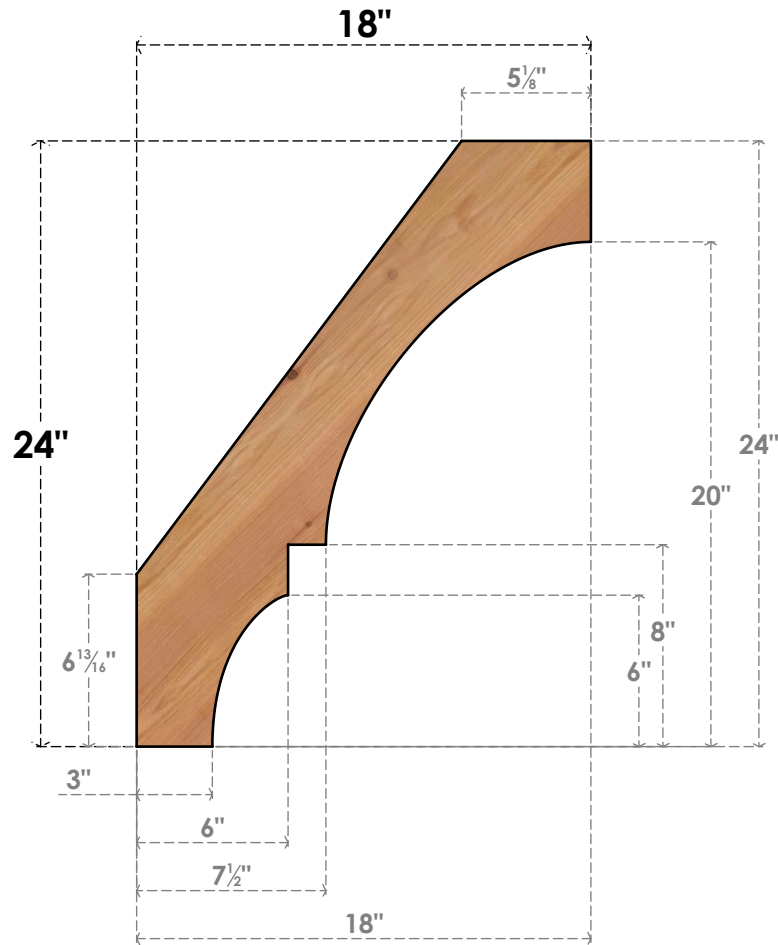

BRC06X18X24BOA00SWR

5 1/2"W X 18"D X 24"H BALBOA SMOOTH BRACE, WESTERN RED CEDAR

SIDE

FRONT

EKENA MILLWORK
 2300 WEST MAIN ST.
 CLARKSVILLE, TX 75426
 TOLL FREE: 866-607-0453
 WWW.EKENAMILLWORK.COM

NOTES

1. INSTALLATION TO BE COMPLETED IN ACCORDANCE WITH MANUFACTURER'S SPECIFICATIONS.
2. DRAWING MAY NOT BE TO SCALE
3. THIS DRAWING IS INTENDED FOR DESIGN AND PLANNING PURPOSES ONLY.
4. ALL INFORMATION CONTAINED HEREIN WAS CURRENT AT THE TIME OF DEVELOPMENT BUT MUST BE REVIEWED AND APPROVED BY THE PRODUCT MANUFACTURER TO BE CONSIDERED ACCURATE.
5. PRODUCTS ARE NOT KILN DRIED. THIS ITEM IS UNIQUE AND WILL CONTAIN THE NATURAL VARIATIONS THAT THE WOOD SPECIES OFFERS. THIS MAY RESULT IN VARIATIONS UP TO 1/4"