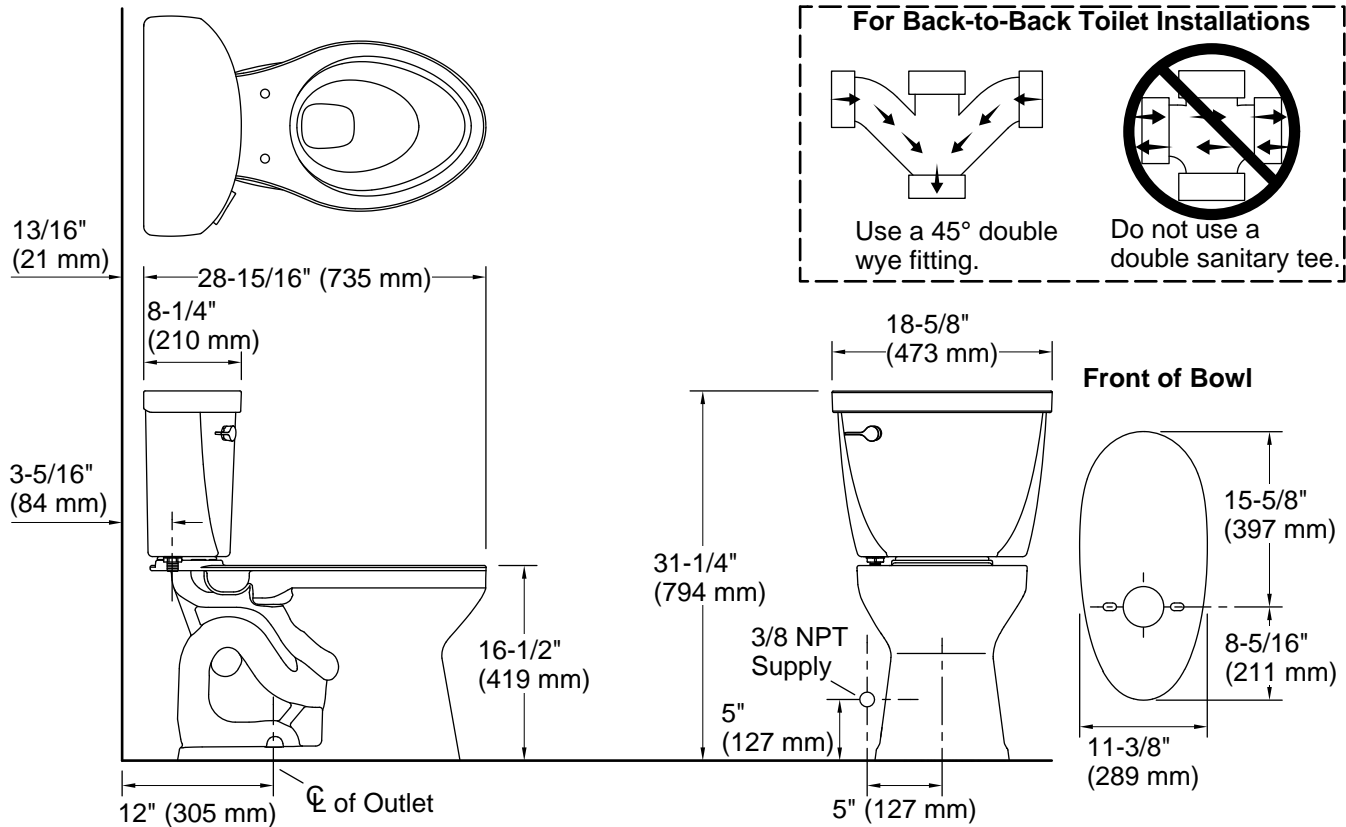

Features

- Two-piece design
- Elongated bowl offers added room and comfort
- Comfort Height® feature offers chair-height seating that makes sitting down and standing up easier for most adults
- 1.6 gpf (6.0 lpf)
- Left-hand Polished Chrome trip lever
- 2-1/8" (54 mm) fully glazed trapway
- Revolution 360® flushing technology generates a forceful swirling motion to keep the bowl clean longer
- Sanitary guard where bowl and tank meet for ease of cleaning
- CleanCoat™ surface treatment inhibits the growth of water scale and mineral stains for improved ease of cleaning
- Precision-engineered patented tank, bowl, and trapway create strong siphon during flushing
- AquaPiston® canister optimizes the flow out of the tank, harnessing gravity and the natural powerful reducing cascade of water to increase the power and effectiveness of the flush
- Easy-to-flush canister design requires less force to actuate than a 3" (76 mm) flapper, and has 90% less exposed seal material which resists conditions that cause wear, tear, shrinkage and swelling

Installation

- DryLock® system saves installation time and helps prevent water leakage
- Standard 12" (305 mm) rough-in
- Seat and supply line sold separately

Recommended Products/Accessories

- K-4108 PureWash® E750 Elongated bidet toilet seat with remote control
- K-5420 Low-Profile Bolt Caps
- K-25986-L Left-hand trip lever

	0	White
	96	Biscuit

Technical Information

All product dimensions are nominal.

Toilet type:	Floor-mount
Waste Outlet:	Floor
Flush type:	Revolution 360, AquaPiston
Trap passageway:	2-1/8" (54 mm)
Water surface size:	10-3/8" x 8-1/8" (264 mm x 206 mm)
Rim to water surface:	6-1/2" (166 mm)
Rough-in:	12" (305 mm)
Seat-mounting holes:	5-1/2" (140 mm)

Accessibility standards may require controls to be located on the open side of the toilet.