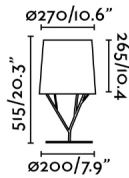

Modern table lamp for indoor lighting made from steel with a textile shade. Designed by: Estudi Ribaudí.

General characteristics

Fixation	Table
voltage	120V
Hertz	60Hz
Cable length	0.02 ft
Switch type	On/Off
Max. Power	15W