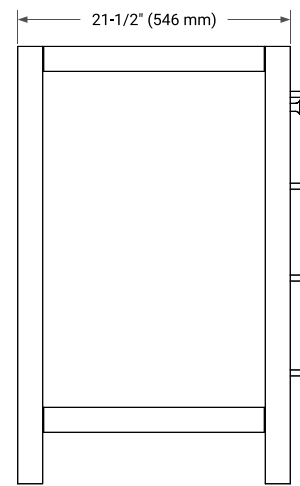

42" SINGLE SINK BASE CABINET

BASE CABINET DIMENSIONS

42" W x 21.5" D x 34.5" H

FEATURES

- Solid wood frame & plywood panels
- Dovetail drawers and joints
- Soft closing doors & drawers

HARDWARE FINISHES*

Brushed Nickel   Satin Brass   Matte Black   Polished Chrome

Hardware comes preinstalled with the illustrated option. Other finishes are available on our online store if you prefer a different one.

AVAILABLE COLORS

White   Grey   Midnight Blue   Espresso   Oak

FRONT VIEW

SIDE VIEW

PLAN VIEW