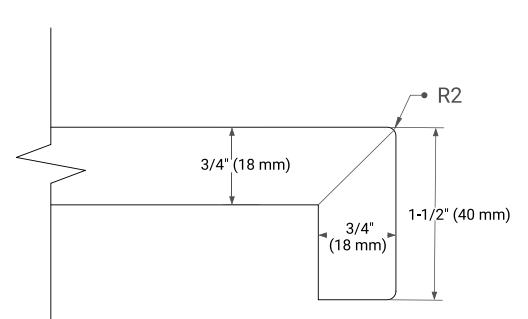

EDGE SIDE VIEW