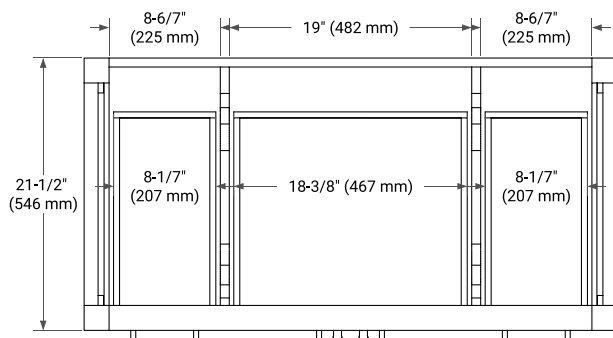

42" SINGLE SINK BASE CABINET

BASE CABINET DIMENSIONS

42" W x 21.5" D x 34.5" H

FEATURES

- Solid wood frame & plywood panels
- Dovetail drawers and joints
- Soft closing doors & drawers

HARDWARE FINISHES*

Brushed Nickel   Satin Brass   Matte Black   Polished Chrome

Hardware comes preinstalled with the illustrated option. Other finishes are available on our online store if you prefer a different one.

AVAILABLE COLORS

White   Grey   Midnight Blue   Espresso   Oak

FRONT VIEW

SIDE VIEW

PLAN VIEW