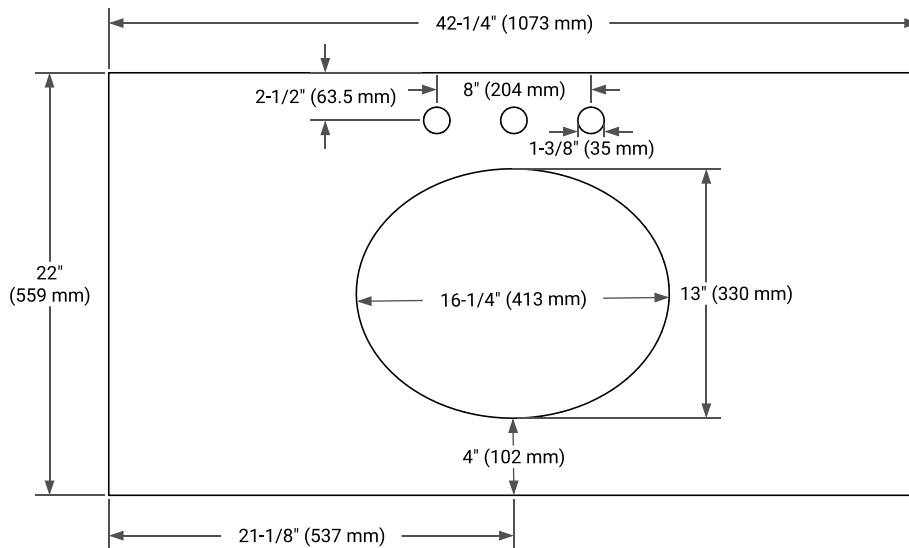

42" SINGLE OVAL SINK COUNTERTOP WITH 1.5 IN. THICKNESS

OVERALL DIMENSIONS

42.25" W x 22" D x 1.5" H

COUNTERTOP OPTIONS

FEATURES

- Solid countertop with mitered edges & seams
- Undermount white oval sink
- Pre-drilled for 8" widespread faucet

INCLUDED

- Countertop
- Matching Backsplash
- Oval Sink

COUNTERTOP PLAN VIEW