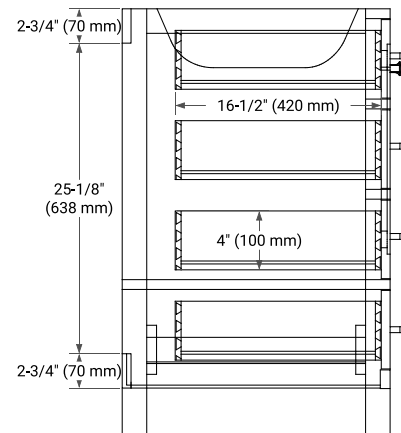

42" SINGLE SINK BASE CABINET

BASE CABINET DIMENSIONS

42" W x 21.5" D x 34.5" H

FEATURES

- Solid wood frame & plywood panels
- Dovetail drawers and joints
- Soft closing doors & drawers

HARDWARE FINISHES*

Brushed Nickel   Satin Brass   Matte Black   Polished Chrome

Hardware comes preinstalled with the illustrated option. Other finishes are available on our online store if you prefer a different one.

AVAILABLE COLORS

White   Grey   Midnight Blue   Espresso   Oak

FRONT VIEW

SIDE VIEW

PLAN VIEW