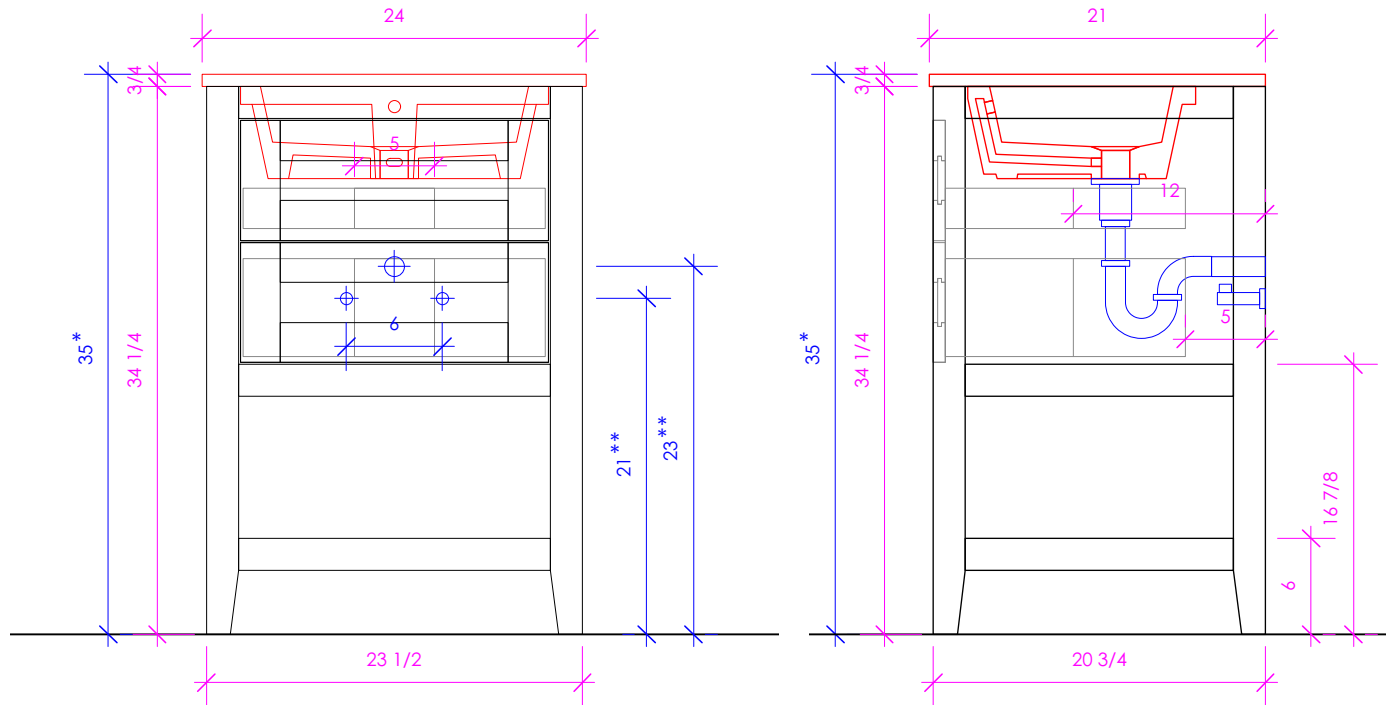

LACAVA

STILE

STL-F-24B

* Recommended installation height
** Recommended plumbing location

FEATURES:

- FLOOR STANDING VANITY
- TWO DRAWERS WITH SELF-CLOSE GLIDES
- DRAWER BOXES STAINED TO REFLECT EXTERIOR FINISH
- SHAKER STYLE DETAILING
- OPEN SLATTED SHELF BELOW
- SOLID WOOD LEGS
- DECORATIVE HARDWARE **K121** INCLUDED BUT NOT INSTALLED - CAN BE INSTALLED UPON REQUEST
- USED WITH **STL-24T** COUNTERTOP AND **5452UN** SINK (SOLD SEPARATELY)
- MOUNTING: FULL WOOD BACKING (SEE FURNITURE MANUAL)
- PROUDLY HANDMADE IN THE USA
- MANUFACTURED WITH LOW VOC FINISHES AND WOOD FROM RENEWABLE FORESTS

COUNTERTOP: STL-24T

STONE:

WH - BIANCO
LN - LINAC
AN - ATENA

2CM OR 3CM THICKNESS BASED ON MARKET AVAILABILITY

QUARTZ:

PR - PURO
AH - ASH
CT - CRETA
VN - VENA
DN - DUNE
NR - NERO

2CM THICKNESS

SOLID SURFACE:

LACAVA reserves the right to revise any dimension or information on this sheet without notice. Dimensions are nominal and may vary within an industry accepted tolerance of 1/4". Cabinets with 'vanity top' sinks are made to the matching sink and dimensions may vary. LACAVA is not responsible for any cutouts, countertops, or furniture made without the actual product or template. Differences in color, grain, appearance, and texture are inherent in all natural woodwork and should be expected. Variances in these qualities are not deemed manufacturing defects and will not be accepted as valid reasons for return or exchanges. Plumbing specifications are only a guideline and may need alteration based on application.