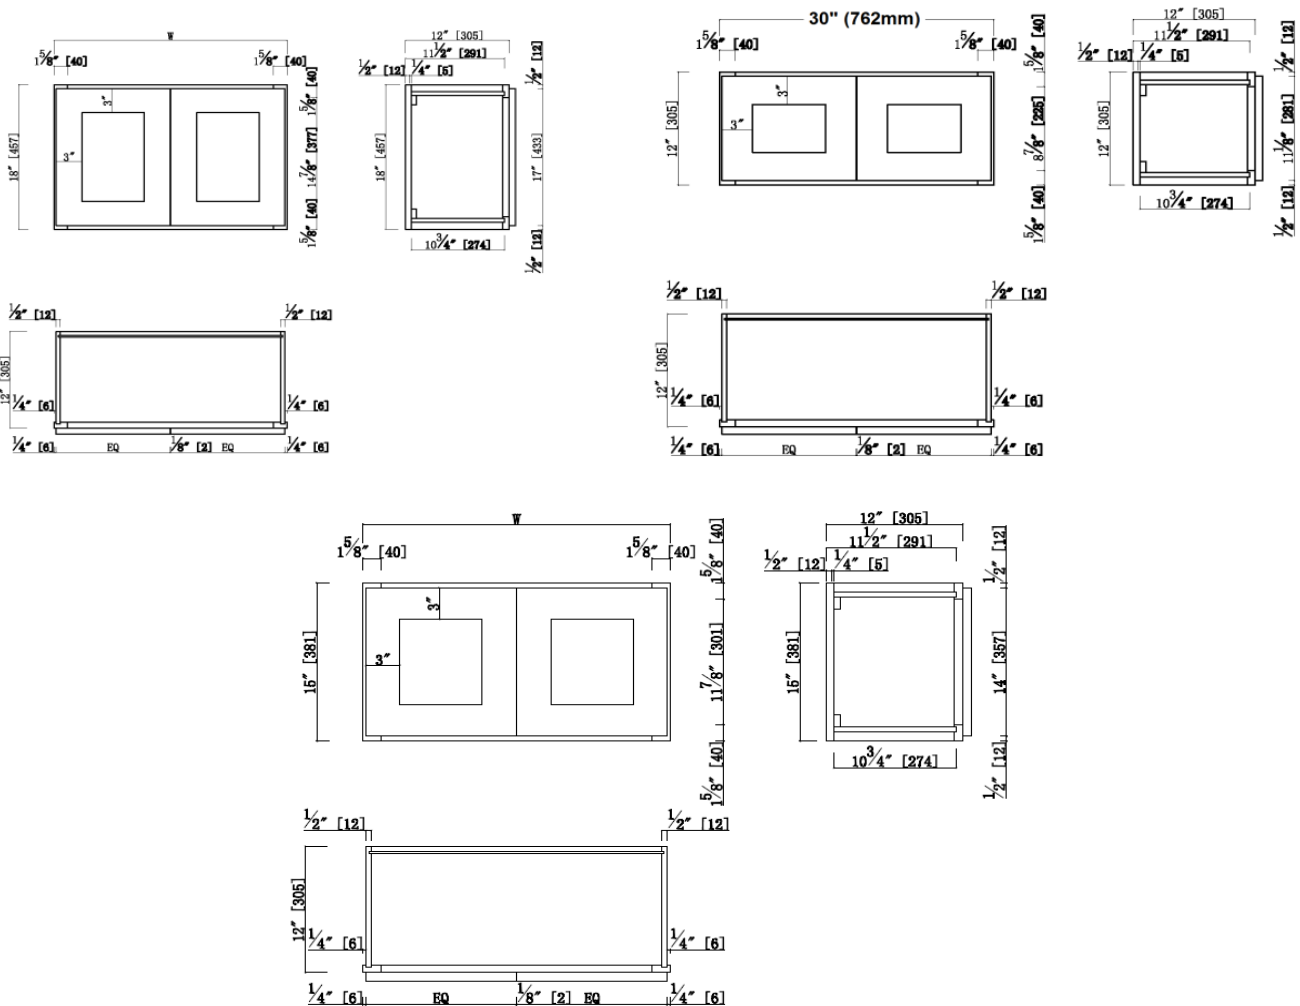

Height Two Door Wall Cabinet

Specifications

3" Wide Shaker Door
 3/4" Solid maple face frame, Fully overlay with 1/4" reveal
 MDF with wood veneer for door center for espresso finish
 3/4" solid maple door frame for espresso finish
 3/4" Premium HDF door for white finish
 Soft-closing hinge, 6 way adjustable
 1/2" plywood with poplar veneer for side panels, bottom panels Metal
 Clips connectors
 RTA construction,
 CARB P2 compliant
 Espresso finish

Dimensions

Warranty & Compliances

Warranty: Limited 1 year warranty
 California 93120: Compliant

Finishes/Colors

Espresso Finish	White Finish
30" x 12" x 12"	30" x 12" x 12"
30" x 15" x 12"	30" x 15" x 12"
33" x 15" x 12"	33" x 15" x 12"
36" x 15" x 12"	36" x 15" x 12"
30" x 18" x 12"	30" x 18" x 12"
36" x 18" x 12"	36" x 18" x 12"