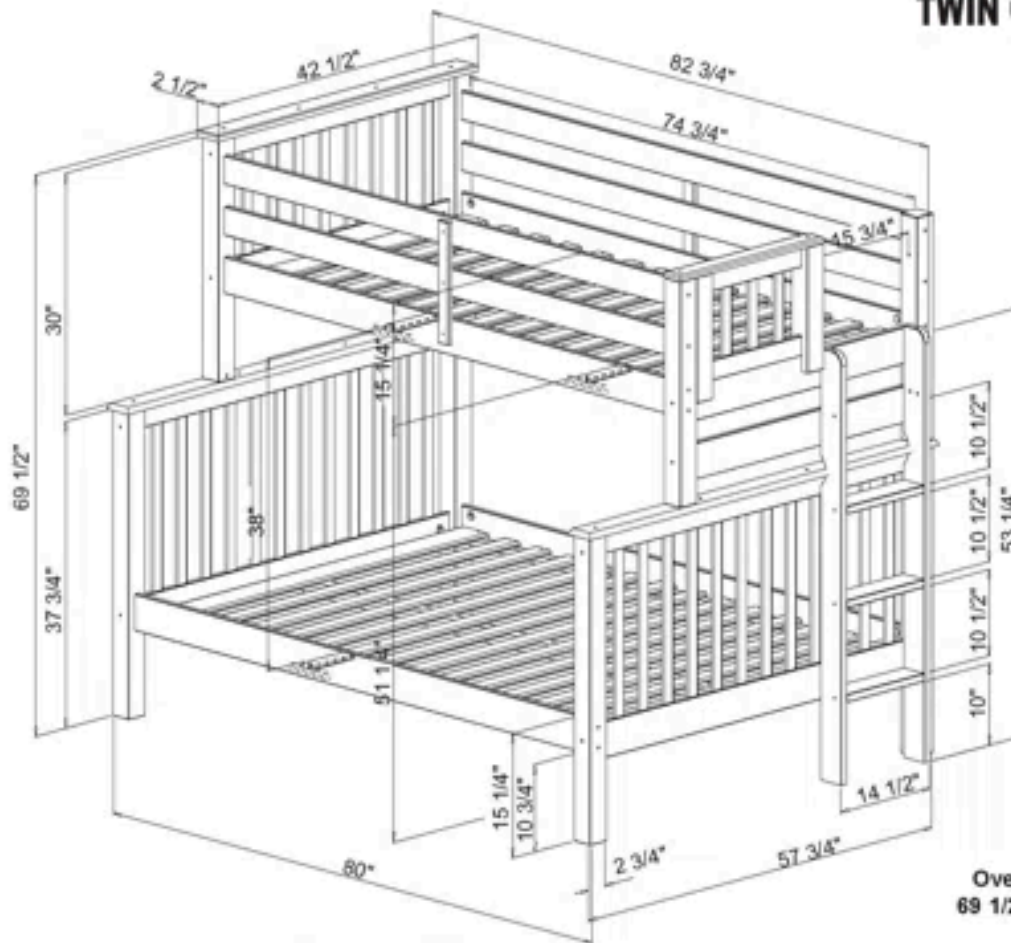

## TWIN OVER FULL BUNK BED 4-Step Ladder

Overall Dimensions of Bunk Bed  
69 1/2" high x 82 3/4" wide x 57 3/4"  
deep

This is a natural wood product. We cannot guarantee the sizes on this drawing are the exact measurements of the bed you will receive. The dimensions are provided as a guide to assist you with your purchase. Please ensure the bed will fit your room.