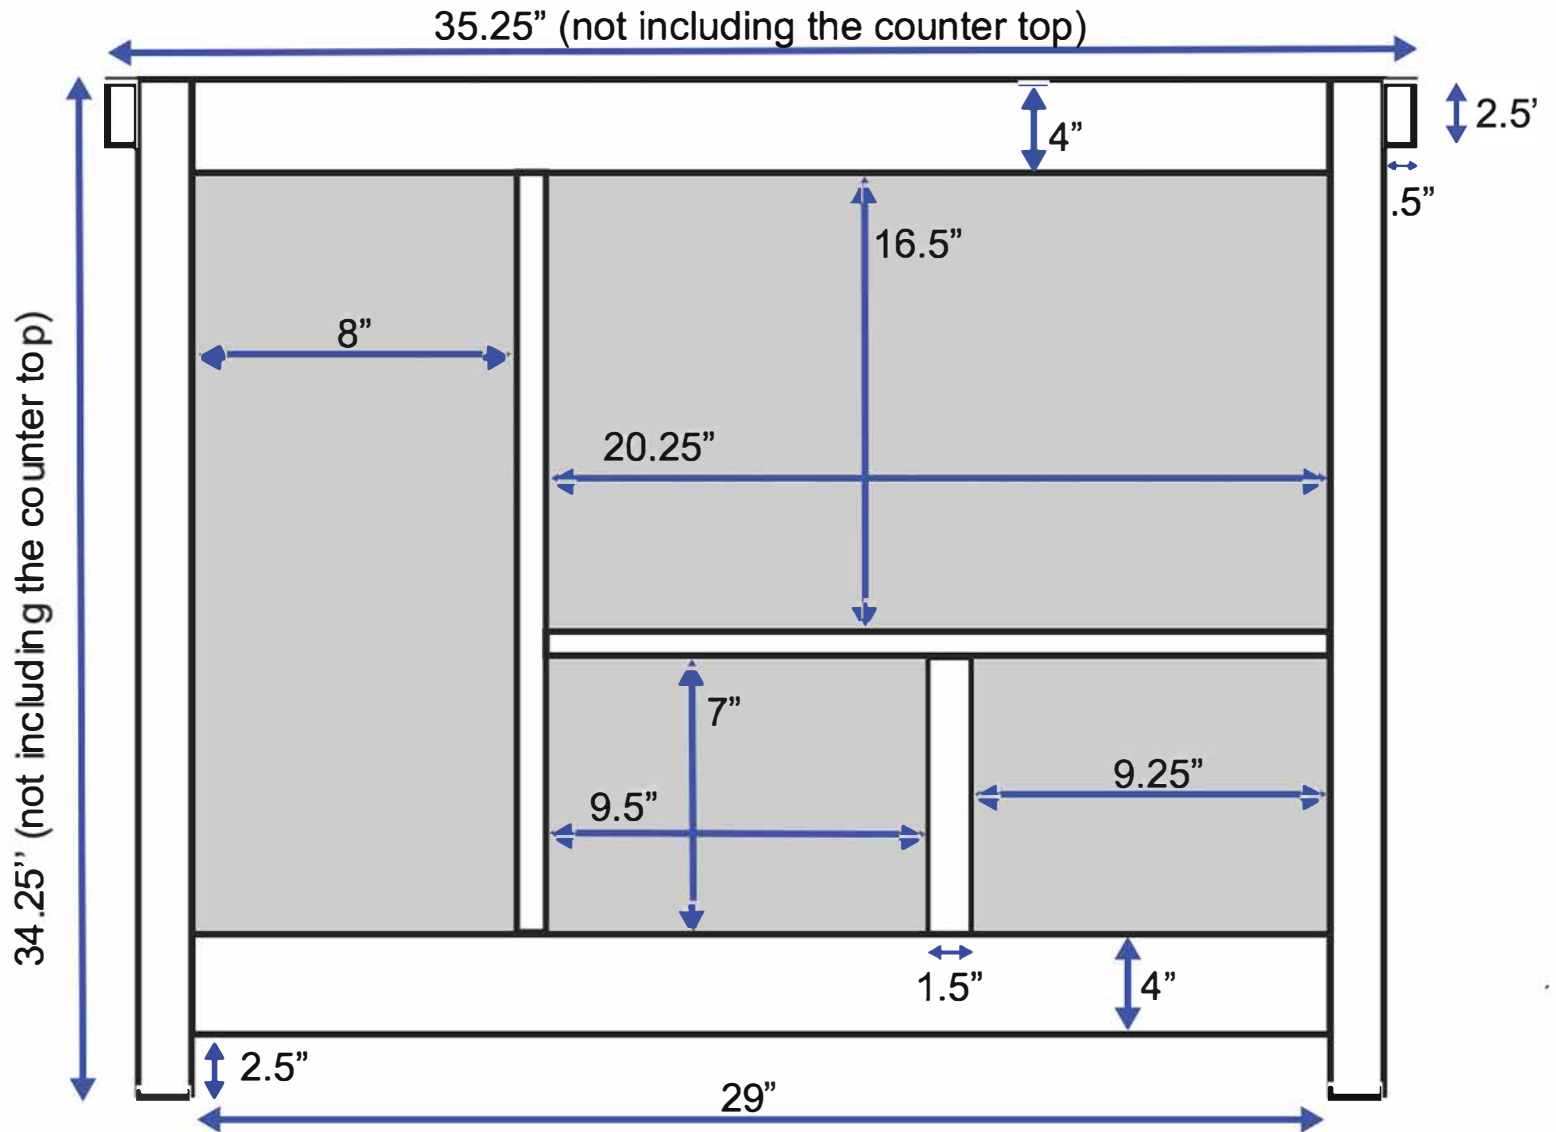

# 36-inch Vanity (Back View)

All measurements are approximate and rounded to the nearest quarter inch.  
Please allow for a slight margin of error.