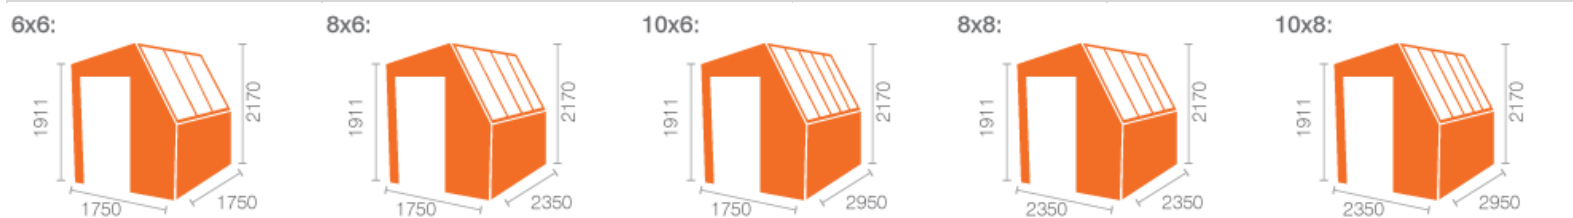

Tiger Potting Shed - Technical Data Sheet

- Superb Extra Large Windows
- Superior Grade 12mm Finish Shiplap Cladding
- 28x44mm Finish Rounded Four Corner Framing
- Use As Storage Or Potting Shed
- Option to have door at other end for no extra cost
- **FREE** Internal Shelving Included

Cladding Material	Shiplap	Cladding Thickness	12
Framing Style	Standard	Framing Size	28mm x 44mm
Roof Material	Tongue & Groove Board	Roof Thickness	12mm
Floor Material	Tongue & Groove Board	Floor Size	12mm
Door Style	Single Fully Boarded Tongue & Groove Door	Door Size	785mm x 1692mm
Window Style	All Fixed	Window Size	520mm x 1160mm
Glazing Thickness	2	Glazing Material	Glass
Roof Covering	Black Mineral Felt	Treatment	TigerSkin Water Based
Locking System	Lock and Key	Material	Selected European Softwoods

Building Dimension	Length	Width	Base Size	Internal Size	External Ridge	External Eaves	Internal Ridge	Internal Eaves	Ext. Size exc. Roof	Ext. Size inc. Roof	No. of Windows	Weight
6x6 Tiger Potting Shed	1750mm	1750mm	1750mm x 1750mm	1662mm x 1662mm	2170mm	1911mm	2058mm	1811mm	1774mm x 1774mm	1874mm x 1844mm	3	175kgs
8x6 Tiger Potting Shed	2350mm	1750mm	2350mm x 1750mm	2262mm x 1662mm	2170mm	1911mm	2058mm	1811mm	2374mm x 1774mm	2474mm x 1844mm	4	214kgs
10x6 Tiger Potting Shed	2950mm	1750mm	2950mm x 1750mm	2862mm x 1662mm	2170mm	1911mm	2058mm	1811mm	2974mm x 1774mm	3074mm x 1844mm	5	252kgs
8x8 Tiger Potting Shed	2350mm	2350mm	2350mm x 2350mm	2262mm x 2262mm	2170mm	1911mm	2058mm	1811mm	2374mm x 2374mm	2474mm x 2444mm	4	252kgs
10x8 Tiger Potting Shed	2950mm	2350mm	2950mm x 2350mm	2862mm x 2262mm	2170mm	1911mm	2058mm	1811mm	2974mm x 2374mm	3074mm x 2444mm	5	293kgs