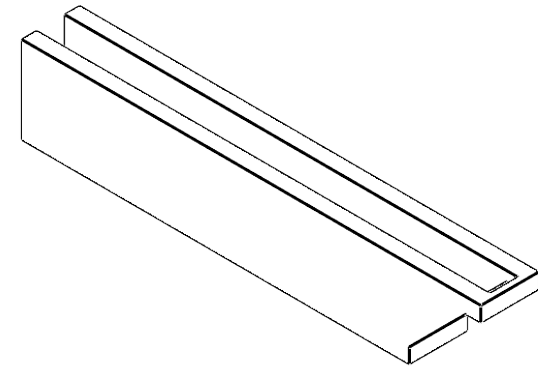

ITEM NUMBER: RFTURO040X06000X32000X006BUR00RCPR

4"W X 6"H X 32"L TIMBERTHANE ROUGH CEDAR BURLINGTON FAUX WOOD OPEN RAFTER TAIL, 6"L END, PRIMED TAN

SIDE PROFILE

FRONT PROFILE

ISOMETRIC

GENERATED DATE : 03/02/2023

EKENA MILLWORK
2300 WEST MAIN ST.
CLARKSVILLE, TX 75426
TOLL FREE: 866-607-0453
WWW.EKENAMILLWORK.COM

NOTES

1. INSTALLATION TO BE COMPLETED IN ACCORDANCE WITH MANUFACTURER'S SPECIFICATIONS.
2. DRAWING MAY NOT BE TO SCALE
3. THIS DRAWING IS INTENDED FOR DESIGN AND PLANNING PURPOSES ONLY.
4. ALL INFORMATION CONTAINED HEREIN WAS CURRENT AT THE TIME OF DEVELOPMENT BUT MUST BE REVIEWED AND APPROVED BY THE PRODUCT MANUFACTURER TO BE CONSIDERED ACCURATE.
5. TIMBERTHANE ARCHITECTURAL PRODUCTS ARE MADE FROM HIGH DENSITY URETHANE AND COME FACTORY PRIMED