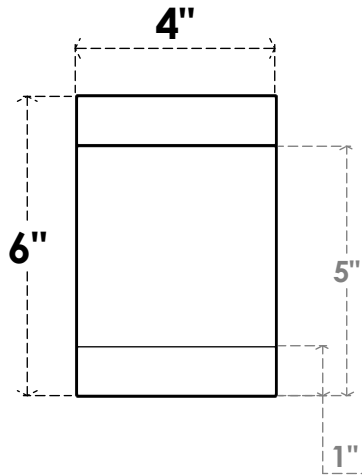

ITEM NUMBER: RFTURO040X06000X32000X006BUR00RCPR

4"W X 6"H X 32"L TIMBERTHANE ROUGH CEDAR BURLINGTON FAUX WOOD OPEN RAFTER TAIL, 6"L END, PRIMED TAN

SIDE PROFILE

FRONT PROFILE

ISOMETRIC

GENERATED DATE : 03/02/2023