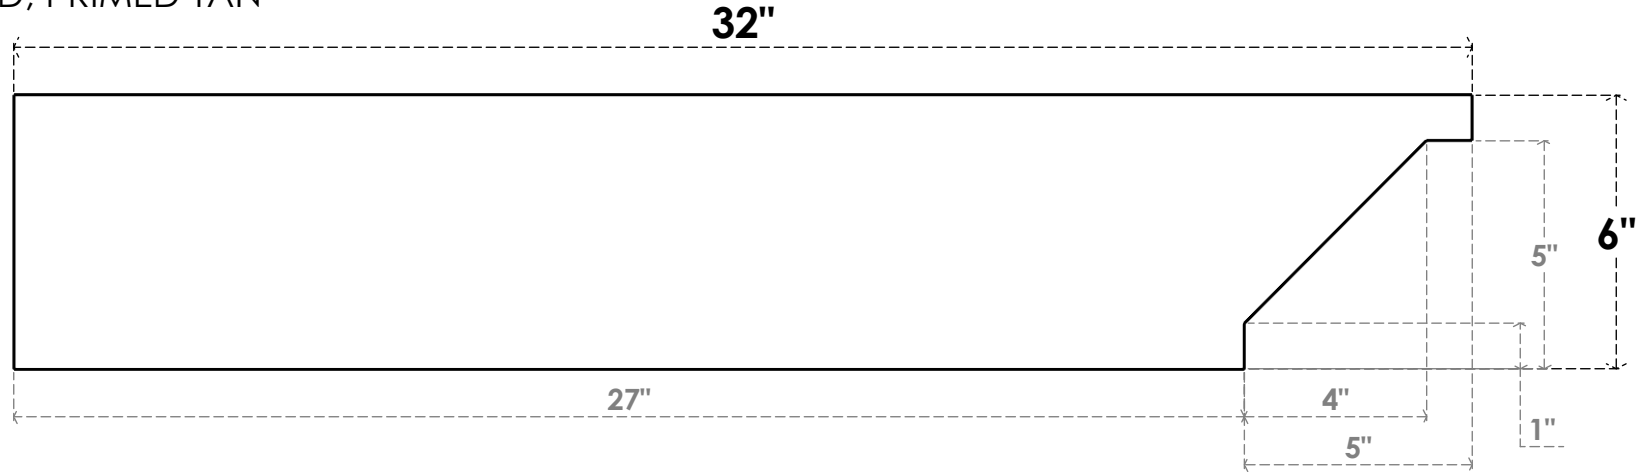

ITEM NUMBER: RFTURO040X06000X32000X006BUR00RCPR

4"W X 6"H X 32"L TIMBERTHANE ROUGH CEDAR BURLINGTON FAUX WOOD OPEN RAFTER TAIL, 6"L END, PRIMED TAN

SIDE PROFILE

FRONT PROFILE

ISOMETRIC

GENERATED DATE : 03/02/2023