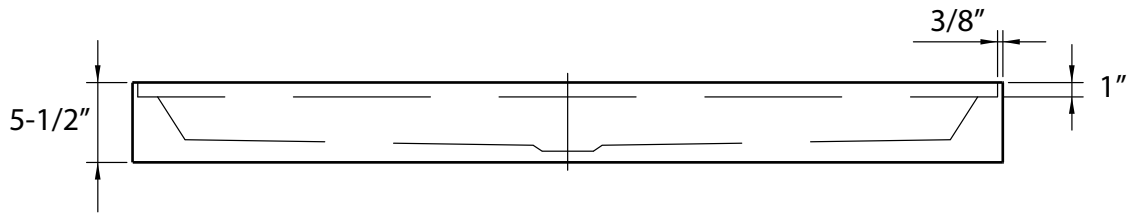

HPG6036-WH

WESTBRASS
Fine Decorative Plumbing Since 1935

2429 E. Olympic Blvd.
Los Angeles, CA 90021

TITLE **60 x 36 in. 3-Wall Shower Pan Center Drain**

DWG NO. **HPG6036-WH**

DATE **6-18-2020**

REV **A**

Scale **NTS**