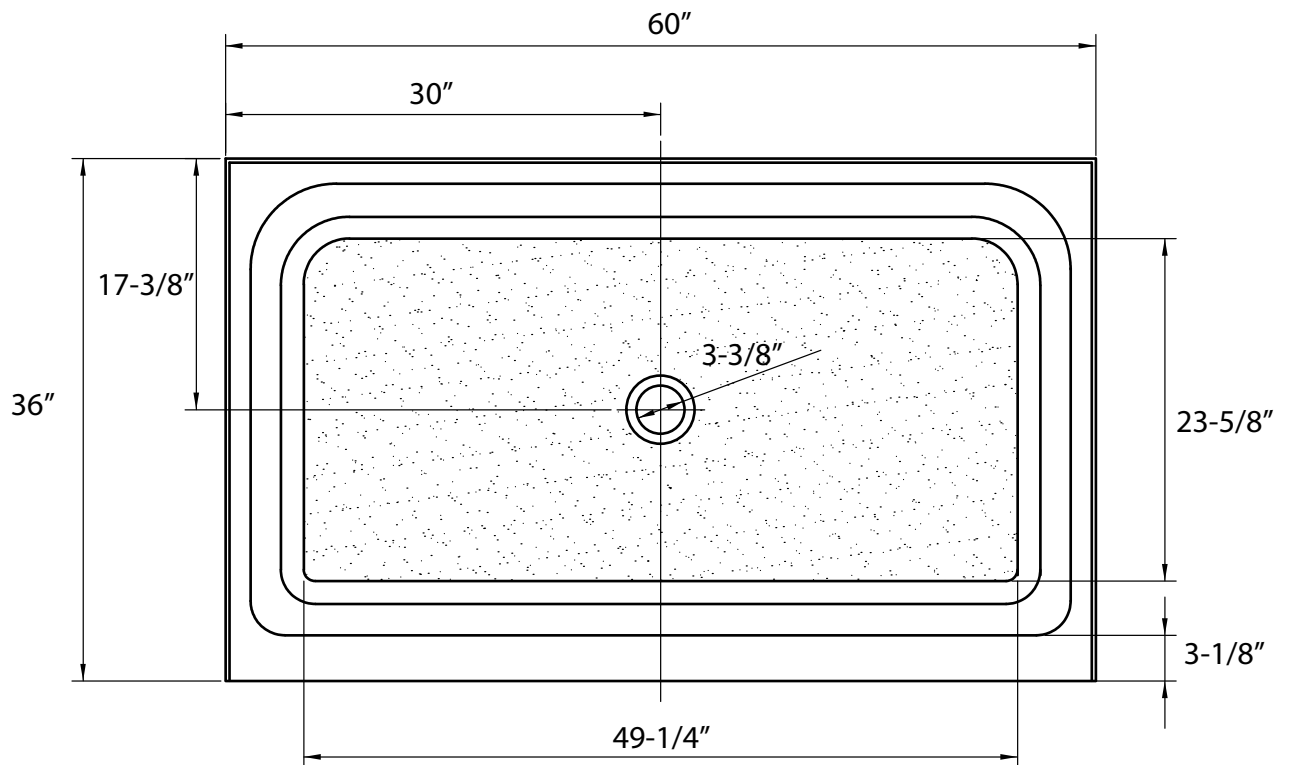

HPG6036-WH

WESTBRASS
Fine Decorative Plumbing Since 1935

2429 E. Olympic Blvd.
Los Angeles, CA 90021

TITLE **60 x 36 in. 3-Wall Shower Pan Center Drain**

DWG NO. **HPG6036-WH**

DATE **6-18-2020**

REV **A**

Scale **NTS**