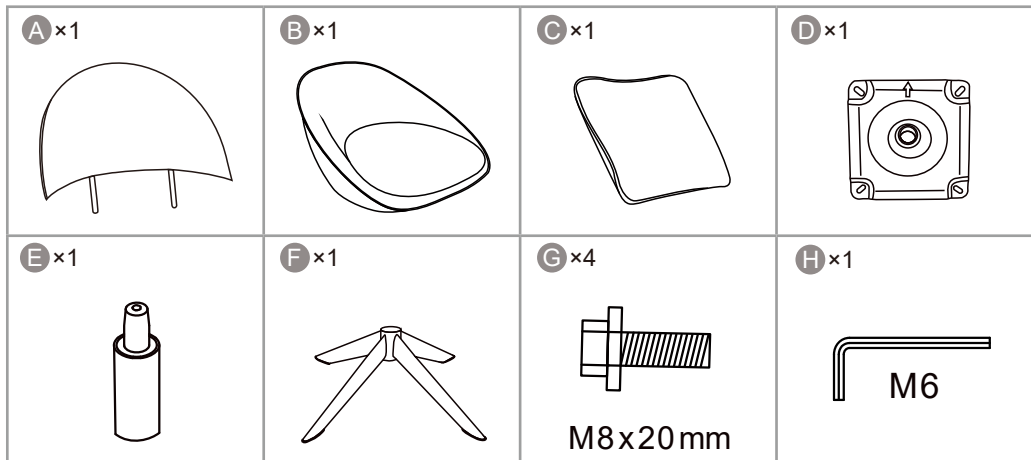

Swivel Lounge Accent Chair

ASSEMBLY INSTRUCTION

Assembly Instruction

3

4

5

6

Screw in the preinstalled screws 100%