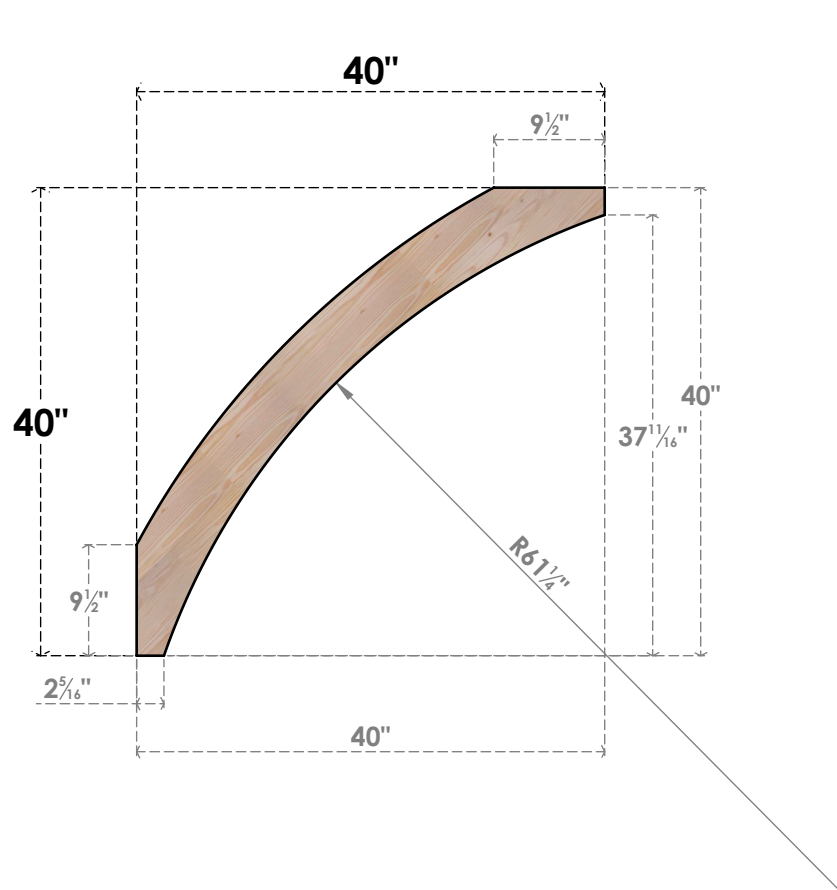

BRC06X40X40THR00SDF

5 1/2"W X 40"D X 40"H THORTON SMOOTH BRACE, DOUGLAS FIR

SIDE

FRONT

EKENA MILLWORK
 2300 WEST MAIN ST.
 CLARKSVILLE, TX 75426
 TOLL FREE: 866-607-0453
 WWW.EKENAMILLWORK.COM

NOTES

1. INSTALLATION TO BE COMPLETED IN ACCORDANCE WITH MANUFACTURER'S SPECIFICATIONS.
2. DRAWING MAY NOT BE TO SCALE
3. THIS DRAWING IS INTENDED FOR DESIGN AND PLANNING PURPOSES ONLY.
4. ALL INFORMATION CONTAINED HEREIN WAS CURRENT AT THE TIME OF DEVELOPMENT BUT MUST BE REVIEWED AND APPROVED BY THE PRODUCT MANUFACTURER TO BE CONSIDERED ACCURATE.
5. PRODUCTS ARE NOT KILN DRIED. THIS ITEM IS UNIQUE AND WILL CONTAIN THE NATURAL VARIATIONS THAT THE WOOD SPECIES OFFERS. THIS MAY RESULT IN VARIATIONS UP TO 1/4"