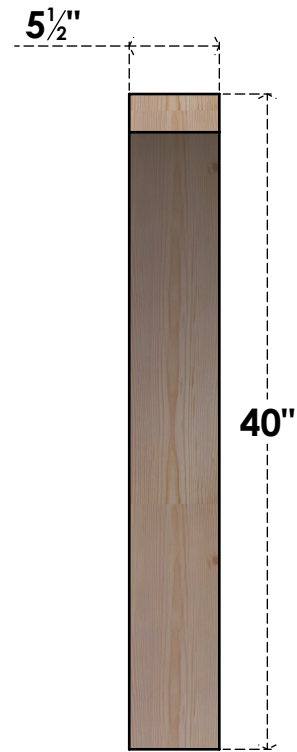

BRC06X40X40THR00SDF

5 1/2"W X 40"D X 40"H THORTON SMOOTH BRACE, DOUGLAS FIR

SIDE

FRONT

EKENA MILLWORK
 2300 WEST MAIN ST.
 CLARKSVILLE, TX 75426
 TOLL FREE: 866-607-0453
 WWW.EKENAMILLWORK.COM

NOTES

1. INSTALLATION TO BE COMPLETED IN ACCORDANCE WITH MANUFACTURER'S SPECIFICATIONS.
2. DRAWING MAY NOT BE TO SCALE
3. THIS DRAWING IS INTENDED FOR DESIGN AND PLANNING PURPOSES ONLY.
4. ALL INFORMATION CONTAINED HEREIN WAS CURRENT AT THE TIME OF DEVELOPMENT BUT MUST BE REVIEWED AND APPROVED BY THE PRODUCT MANUFACTURER TO BE CONSIDERED ACCURATE.
5. PRODUCTS ARE NOT KILN DRIED. THIS ITEM IS UNIQUE AND WILL CONTAIN THE NATURAL VARIATIONS THAT THE WOOD SPECIES OFFERS. THIS MAY RESULT IN VARIATIONS UP TO 1/4"