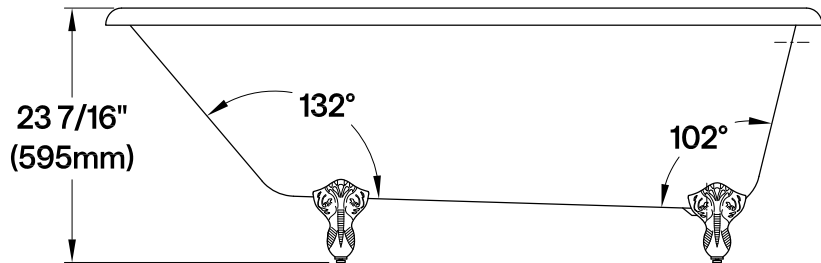

VCTND673123T1,2,5,8

66" Cast Iron Clawfoot Tub

M10 x 20 (4 pcs)
 ■■■■

Section A-A