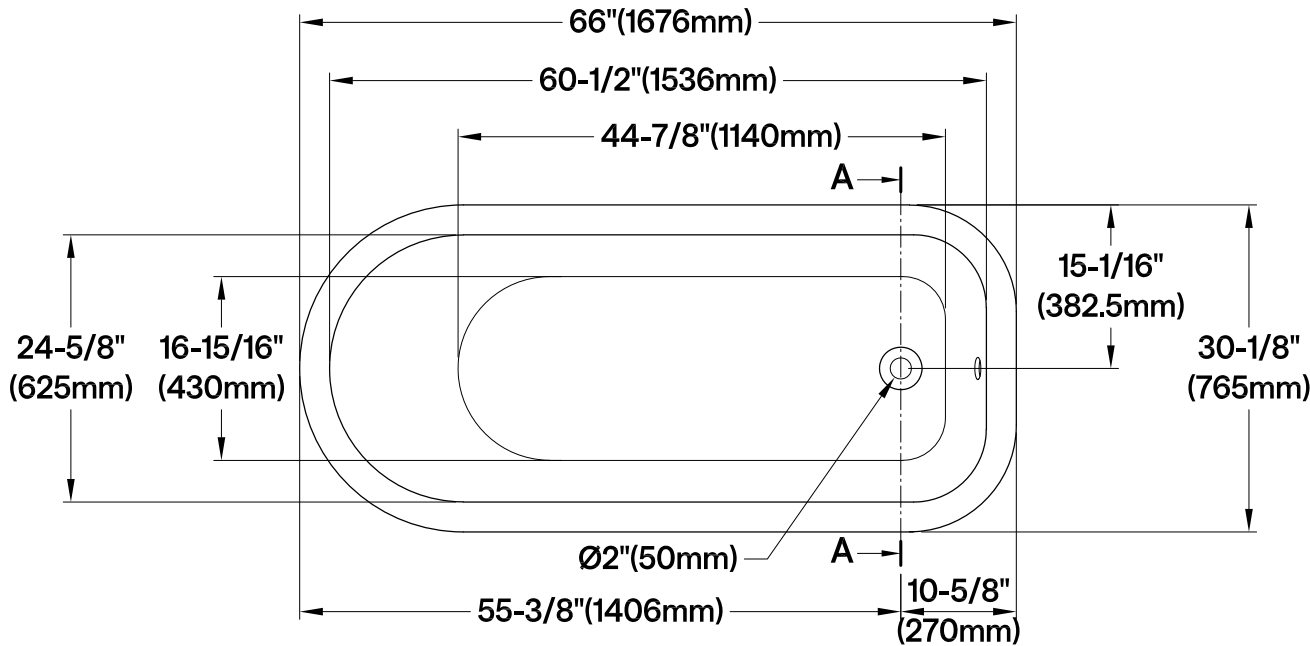

VCTND673123T1,2,5,8

66" Cast Iron Clawfoot Tub

M10 x 20 (4 pcs)
 ■■■■

Section A-A