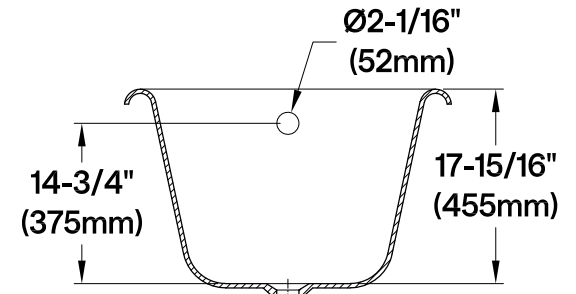

VCTND673123T1,2,5,8

66" Cast Iron Clawfoot Tub

M10 x 20 (4 pcs)
 ■■■■

Section A-A