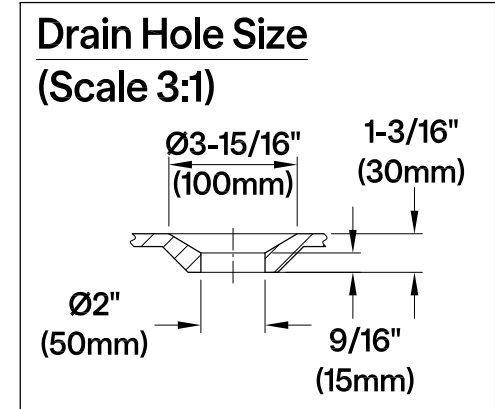

VCTND673123T1,2,5,8

66" Cast Iron Clawfoot Tub

M10 x 20 (4 pcs)
 ■■■■

Section A-A