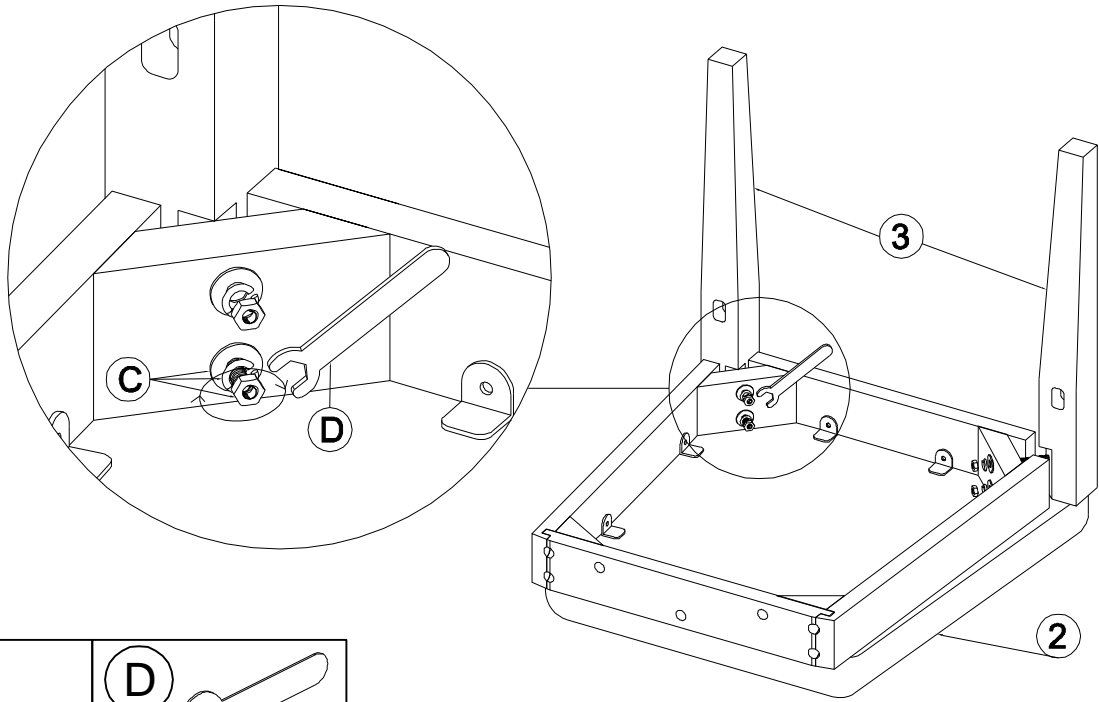

## ASSEMBLY INSTRUCTIONS

30 MIN

① CHAIR BACK x 1PC

③ CHAIR LEGS x 2PCS

② SEAT FRAME x 1PC

④ SIDE STRETCHERS x 2 PCS

I

M8 = 4 pcs

M13 = 1 pc

II

**Not provide**

M6 x 80 =4 pcs

M6 x 35 =3 pcs

Ø4 x 60 =1 pc

Ø4 x 50 =4pcs

**ASSEMBLY IS COMPLETE**