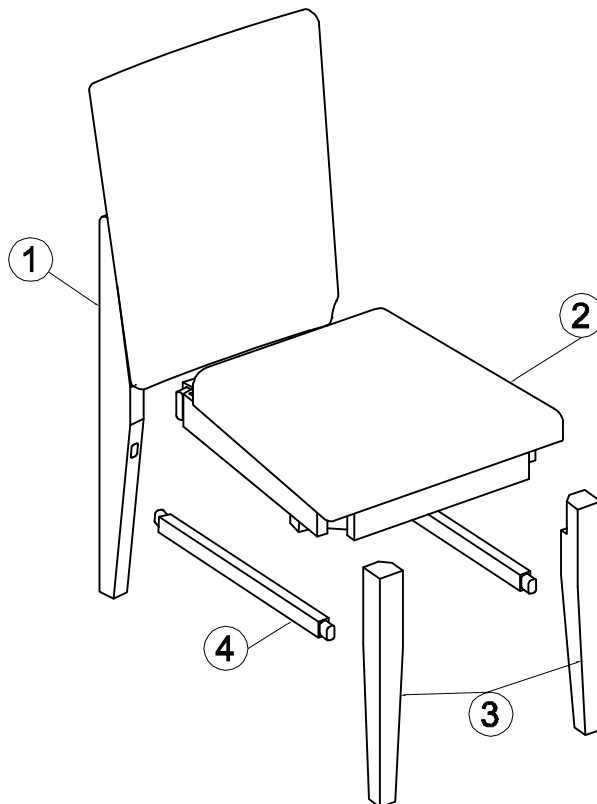

# SIDE CHAIR

## ASSEMBLY INSTRUCTIONS

30 MIN

① CHAIR BACK x 1PC

③ CHAIR LEGS x 2PCS

② SEAT FRAME x 1PC

④ SIDE STRETCHERS x 2 PCS

I

M8 = 4 pcs

M13 = 1 pc

II

**Not provide**

M6 x 80 =4 pcs

M6 x 35 =3 pcs

Ø4 x 60 =1 pc

Ø4 x 50 =4pcs

**ASSEMBLY IS COMPLETE**