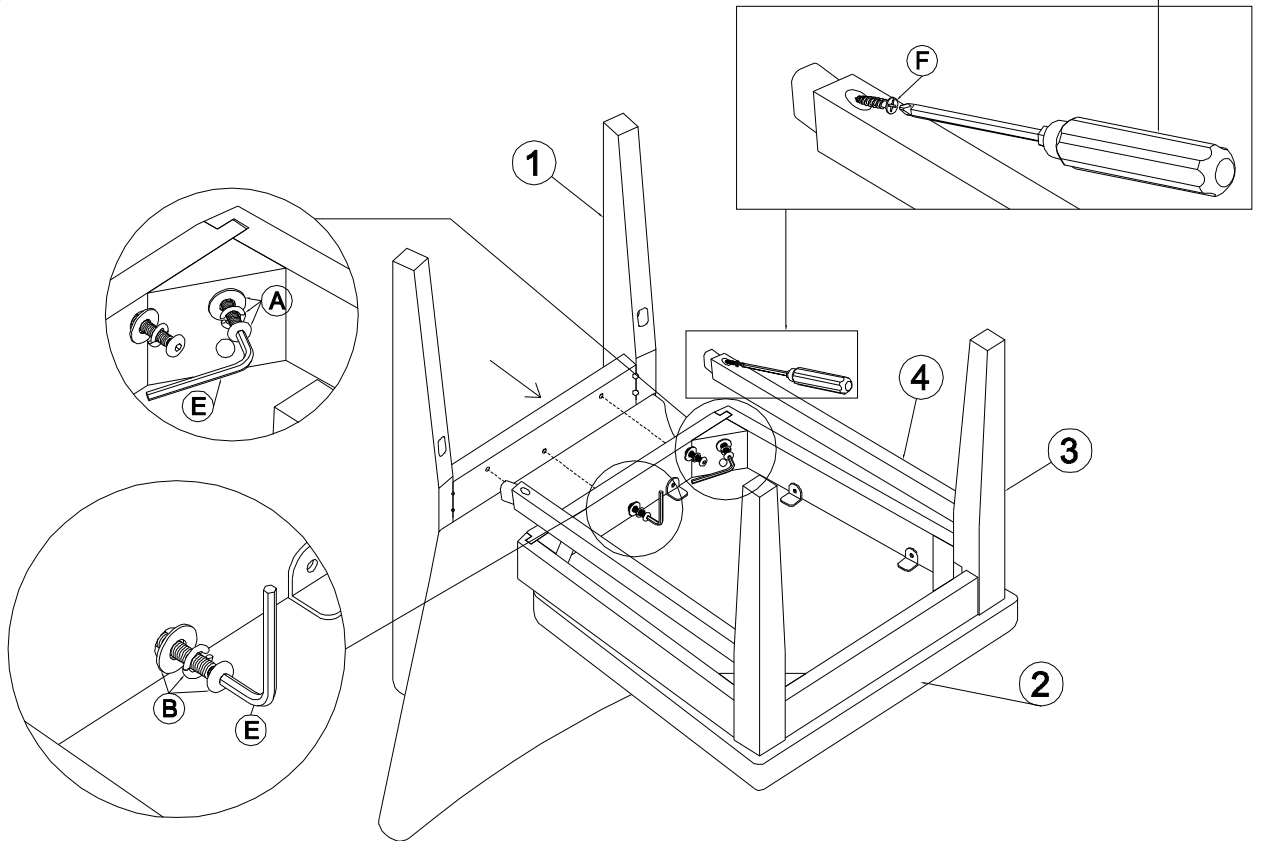

## ASSEMBLY INSTRUCTIONS

30 MIN

① CHAIR BACK x 1PC

③ CHAIR LEGS x 2PCS

② SEAT FRAME x 1PC

④ SIDE STRETCHERS x 2 PCS

I

M8 = 4 pcs

M13 = 1 pc

II

**Not provide**

M6 x 80 =4 pcs

M6 x 35 =3 pcs

Ø4 x 60 =1 pc

Ø4 x 50 =4pcs

**ASSEMBLY IS COMPLETE**