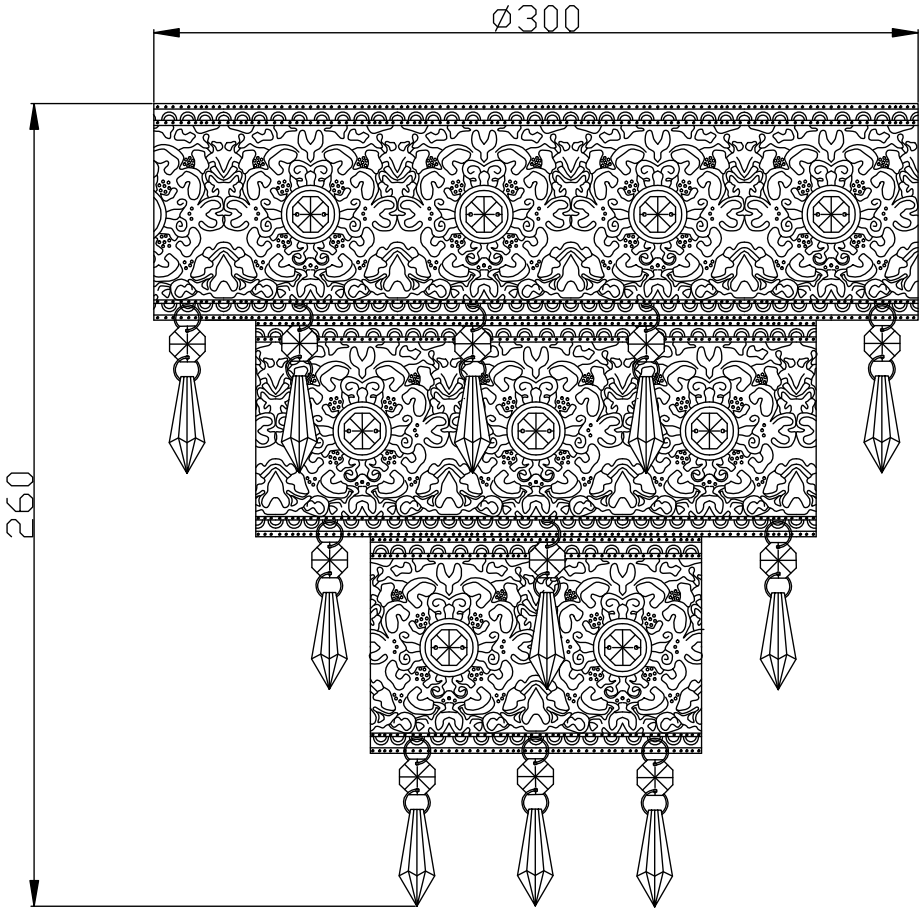

CERTIFICATION

CONTACT