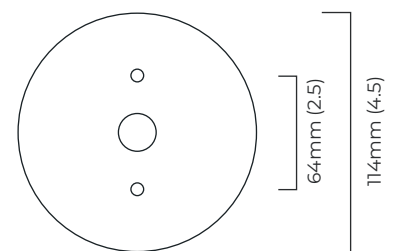

FINISH

bronze with satin brass details and honed alabaster
CTO-07-017-0021

satin brass with honed alabaster
CTO-07-017-0022

BULBS

integrated LED - dimmable - 24w - 2700k

WEIGHT

6kg (13.2lbs)

CERTIFICATION

also available in IP44 version, please contact sales@ctolighting.co.uk for more information

mounting plate dimensions

North America junction box cover

	Input Voltage	As Standard	On Request
Phase Cut (rotary dimmer)	230	✓	
0/1-10V	230		✓
DALi	230		✓
Phase Cut (rotary dimmer)	120	✓	
0/1-10V	120		✓
DALi	120	x	x