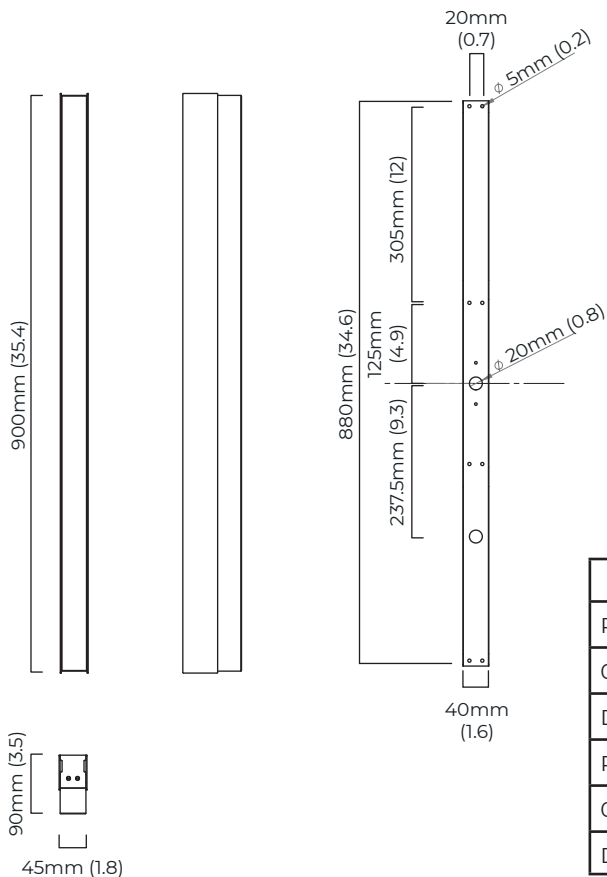

FINISH

bronze with satin brass details and honed alabaster
CTO-07-017-0021

satin brass with honed alabaster
CTO-07-017-0022

BULBS

integrated LED - dimmable - 24w - 2700k

WEIGHT

6kg (13.2lbs)

CERTIFICATION

also available in IP44 version, please contact sales@ctolighting.co.uk for more information

mounting plate dimensions

North America junction box cover

	Input Voltage	As Standard	On Request
Phase Cut (rotary dimmer)	230	✓	
0/1-10V	230		✓
DALi	230		✓
Phase Cut (rotary dimmer)	120	✓	
0/1-10V	120		✓
DALi	120	x	x