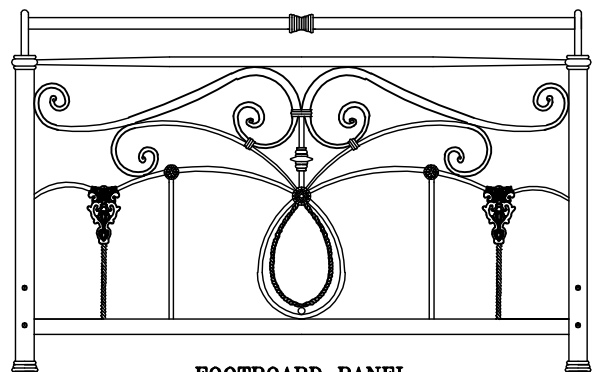

## Parts List For Bed

BED CARTON	HEADBOARD CARTON																	
<p>(11) HEADBOARD PANEL (12) FOOTBOARD PANEL</p> <p><b>PART HARDWARE BAG FOR FRAME ATTACHMENT</b></p> <p>(1) 1/4-20 X 2 3/4" COUNTERSUNK ALLEN HEAD SCREW-4 (2) 1/4-20 X 1" FLAT ALLEN HEAD SCREW-4 (3) 1/4-20 X 3/4" FLAT ALLEN HEAD SCREW-4 (4) 1/4" (ID) FLAT METAL WASHER - 12 (5) 1/4" (ID) METAL LOCK WASHER - 8 (6) 1/4 - 20 HEX NUTS - 4 (7) ALLEN WRENCH- 1 (8) OPEN END WRENCH -1</p> <p>(9) LEG. EXTENSIONS - 2 (10) PLASTIC GLIDES - 4</p> <p><b>NOTE: GLIDES COME PRE-INTALLED</b></p>	<p>(11) HEADBOARD PANEL</p> <p><b>PART HARDWARE BAG FOR FRAME ATTACHMENT</b></p> <p>(1) 1/4-20 X 2 3/4" COUNTERSUNK ALLEN HEAD SCREW-4 (3) 1/4-20 X 3/4" FLAT ALLEN HEAD SCREW-4 (4) 1/4" (ID) FLAT METAL WASHER - 8 (5) 1/4" (ID) METAL LOCK WASHER - 4 (6) 1/4 - 20 HEX NUTS - 4 (7) ALLEN WRENCH- 1 (8) OPEN END WRENCH -1</p> <p>(9) LEG. EXTENSIONS - 2 (10) PLASTIC GLIDES - 2</p> <p><b>NOTE: GLIDES COME PRE-INTALLED</b></p>	<table border="1" style="width: 100%; border-collapse: collapse;"> <tr> <td style="text-align: center;">1 </td> <td style="text-align: center;">2 </td> <td style="text-align: center;">3 </td> <td style="text-align: center;">4 </td> </tr> <tr> <td style="text-align: center;">5 </td> <td style="text-align: center;">6 </td> <td style="text-align: center;">7 </td> <td style="text-align: center;">8 </td> </tr> <tr> <td colspan="2" style="text-align: center;">9 </td> <td colspan="2" style="text-align: center;">10 </td> </tr> <tr> <td colspan="2" style="text-align: center;">11 </td> <td colspan="2" style="text-align: center;">12 </td> </tr> </table>	1 	2 	3 	4 	5 	6 	7 	8 	9 		10 		11 		12 	
1 	2 	3 	4 															
5 	6 	7 	8 															
9 		10 																
11 		12 																

### PRODUCT FULLY ASSEMBLED

HEADBOARD PANEL

FOOTBOARD PANEL

TWIN - FULL BED FRAME FULLY ASSEMBLED

NOTE: SEE INSTRUCTIONS INCLUDED IN FRAME CARTON  
FOR FRAME ASSEMBLY

QUEEN - KING BED FRAME FULLY ASSEMBLED