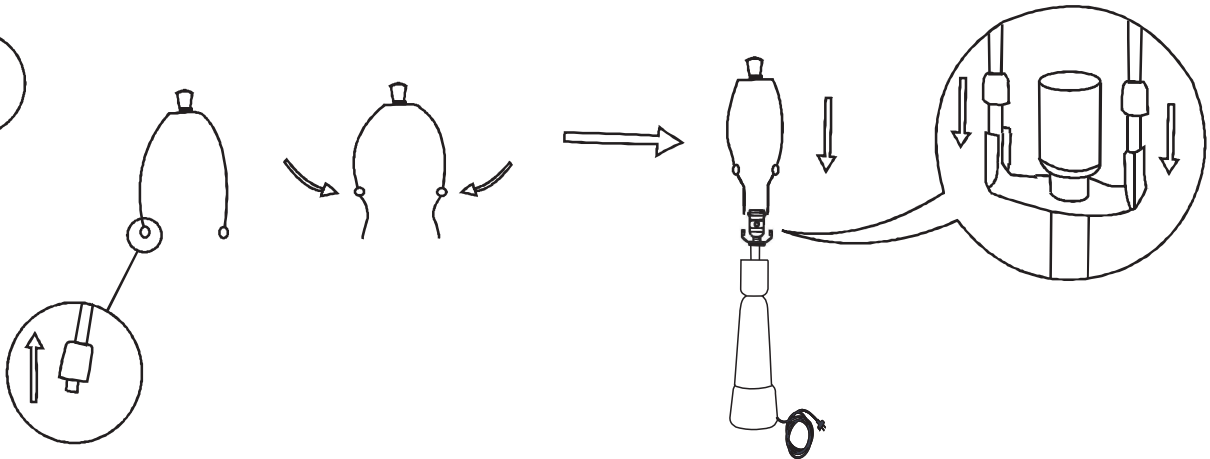

INSTALLATION & ASSEMBLY

Mango Wood Table Lamp

PRODUCT PARTS

IMPORTANT SAFETY NOTICE : READ CAREFULLY BEFORE BEGINNING ASSEMBLY

- * Suitable for use indoors (25C).
- * Always use proper tools.
- * Follow the assembly steps in order. Do not skip any steps.
- * Be sure to check all packing materials carefully for small parts may have come loose inside the carton during shipment. If parts are missing, contact the retailer from which you purchased the product to obtain any missing parts. DO NOT USE SUBSTITUTE PARTS.

1

NOTE : ASSEMBLY INSTRUCTIONS ARE PLACED IN THE MASTER CARTON IN TOP SIDE.

2

3