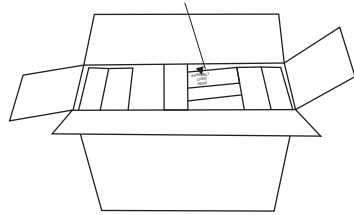

INSTALLATION & ASSEMBLY

Mango Wood Table Lamp

PRODUCT PARTS

IMPORTANT SAFETY NOTICE : READ CAREFULLY BEFORE BEGINNING ASSEMBLY

- * Suitable for use indoors (25C).
- * Always use proper tools.
- * Follow the assembly steps in order. Do not skip any steps.
- * Be sure to check all packing materials carefully for small parts may have come loose inside the carton during shipment. If parts are missing, contact the retailer from which you purchased the product to obtain any missing parts. DO NOT USE SUBSTITUTE PARTS.

1

NOTE : ASSEMBLY INSTRUCTIONS ARE PLACED IN THE MASTER CARTON IN TOP SIDE.

2

3