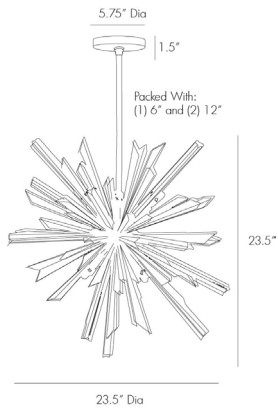

ARTERIORES

WALDORF SMALL CHANDELIER

89027

H: 29 IN, Dia: 23.50 IN

Antique Brass

Contract Suitable As Is

Depth and scale are transformative features in this eight-light chandelier. Angular steel shards in varying sizes extend from the center, creating a vibrant form finished in antique brass. Clear glass rods are interspersed throughout, adding a nice contrast from the metal. Available in a larger size or vintage silver finish. Additional pipe available (PIPE-101). Damp-rated, although limited covered outdoor conditions may affect finish.

APPEARANCE

Material	Glass, Steel
Material Type	Plated
Finish	Antique Brass, Clear
Top Coat/Sealant	true

DIMENSIONS

Chandelier	H: 23.5 IN, Dia: 23.50 IN
Minimum Hanging Height	29 IN
Maximum Hanging Height	47 IN
Canopy	H: 1 IN, Dia: 5.75 IN

WIRING

Rating	Damp
Cord	10 FT IN, Clear/Silver, SVT
Socket	8, Type B=E12 Other
Photographed Bulb	Small Clear Tubular Bulb
Maximum Watt	40
Voltage	110-120 V

CERTIFICATIONS

Certifications	Mexico Australia, European Union, United Arab Emirates, United States, Canada
----------------	---

REPLACEMENT PARTS

Replacement Part 1	PIPE-101
Replacement Part 1 Dim	(1) 6" and (1) 12" rods
Replacement Part 2	PIVOT-100
Replacement Part 2 Dim	1.5" x 1"