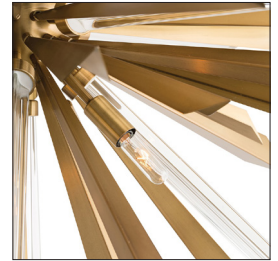

ARTERIORES

WALDORF SMALL CHANDELIER

89027

H: 29 IN, Dia: 23.50 IN

Antique Brass

Contract Suitable As Is

Depth and scale are transformative features in this eight-light chandelier. Angular steel shards in varying sizes extend from the center, creating a vibrant form finished in antique brass. Clear glass rods are interspersed throughout, adding a nice contrast from the metal. Available in a larger size or vintage silver finish. Additional pipe available (PIPE-101). Damp-rated, although limited covered outdoor conditions may affect finish.

APPEARANCE

Material	Glass, Steel
Material Type	Plated
Finish	Antique Brass, Clear
Top Coat/Sealant	true

DIMENSIONS

Chandelier	H: 23.5 IN, Dia: 23.50 IN
Minimum Hanging Height	29 IN
Maximum Hanging Height	47 IN
Canopy	H: 1 IN, Dia: 5.75 IN

WIRING

Rating	Damp
Cord	10 FT IN, Clear/Silver, SVT
Socket	8, Type B=E12 Other
Photographed Bulb	Small Clear Tubular Bulb
Maximum Watt	40
Voltage	110-120 V

CERTIFICATIONS

Certifications	Mexico Australia, European Union, United Arab Emirates, United States, Canada
----------------	---