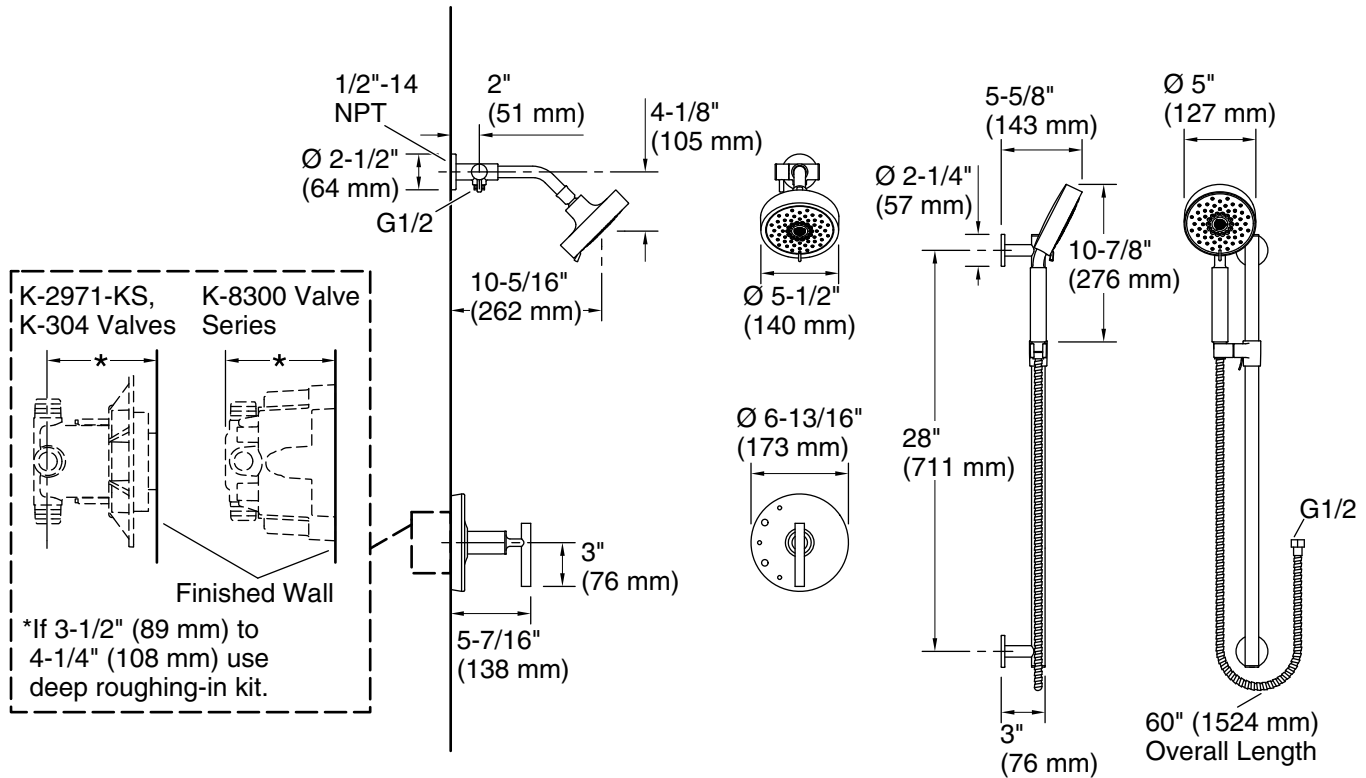

Technical Information

All product dimensions are nominal.

Drain included: No

Handshower:

Rated maximum flow: 2.5 gal/min (9.5 l/min)

Showerhead/Body Spray:

Rated maximum flow: 2.5 gal/min (9.5 l/min)

Notes

Install this product according to the installation instructions.

IMPORTANT! The slide bar must be mounted to stud framing supports at both the top and bottom mounting locations. Plastic wall anchors will not support the slide bar. Do not use or depend on plastic wall anchors to attach the slide bar.

Plumbing codes may require that an atmospheric vacuum breaker be installed in-line to handshowers. Consult with local codes.

Install straight pipe or tube drop of 7" (178 mm) to 18" (457 mm) with single elbow between the valve and the wall-mount spout.

NOTICE: Risk of product damage. Long screws, for installing trim, can damage the K-2971-KS valve. Consult the trim installation guide to verify if the thin wall installation kit (88526) is needed.