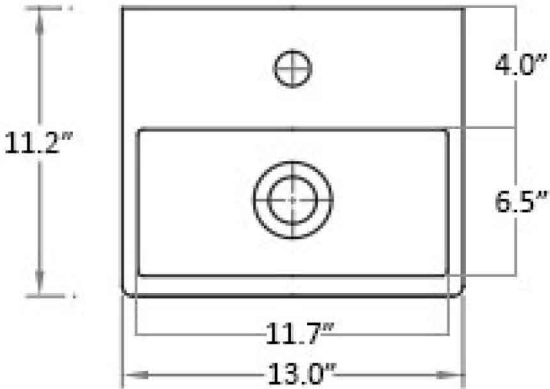

* WS Bath Collections reserves the right to revise dimensions or information on this sheet without notice

Collection Quattro	Model Quattro 30	Dimensions Metric <i>1 inch = 2.54 cm</i> <i>1 inch = 25.4 mm</i>	 1051 Lea Drive - Collegeville, PA 19426 Tel. 215 513 9400 - Fax 610 831 0215 www.ws bathcollections.com - info@ws bathcollections.com
--------------------------------	------------------------------	---	---

Quattro 30

* WS Bath Collections reserves the right to revise dimensions or information on this sheet without notice

Collection |
Quattro

Model |
Quattro 30

Dimensions Metric
1 inch = 2.54 cm
1 inch = 25.4 mm

Silicone (optional)

Collection
Quattro

Model |
Quattro 30

Dimensions Metric
1 inch = 2.54 cm
1 inch = 25.4 mm

WS[®]
BATH
COLLECTIONS

1051 Lea Drive - Collegeville, PA 19426
Tel. 215 513 9400 - Fax 610 831 0215
www.ws bathcollections.com - info@ws bathcollections.com