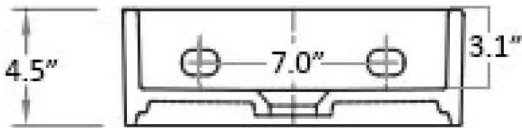

* WS Bath Collections reserves the right to revise dimensions or information on this sheet without notice

Collection Quattro	Model Quattro 30	Dimensions Metric <i>1 inch = 2.54 cm</i> <i>1 inch = 25.4 mm</i>	 1051 Lea Drive - Collegeville, PA 19426 Tel. 215 513 9400 - Fax 610 831 0215 www.ws bathcollections.com - info@ws bathcollections.com
--------------------------------	------------------------------	---	---

Quattro 30

* WS Bath Collections reserves the right to revise dimensions or information on this sheet without notice

Collection |
Quattro

Model |
Quattro 30

Dimensions Metric
1 inch = 2.54 cm
1 inch = 25.4 mm

Silicone (optional)

Collection
Quattro

Model |
Quattro 30

Dimensions Metric
1 inch = 2.54 cm
1 inch = 25.4 mm

WS[®]
BATH
COLLECTIONS

1051 Lea Drive - Collegeville, PA 19426
Tel. 215 513 9400 - Fax 610 831 0215
www.ws bathcollections.com - info@ws bathcollections.com