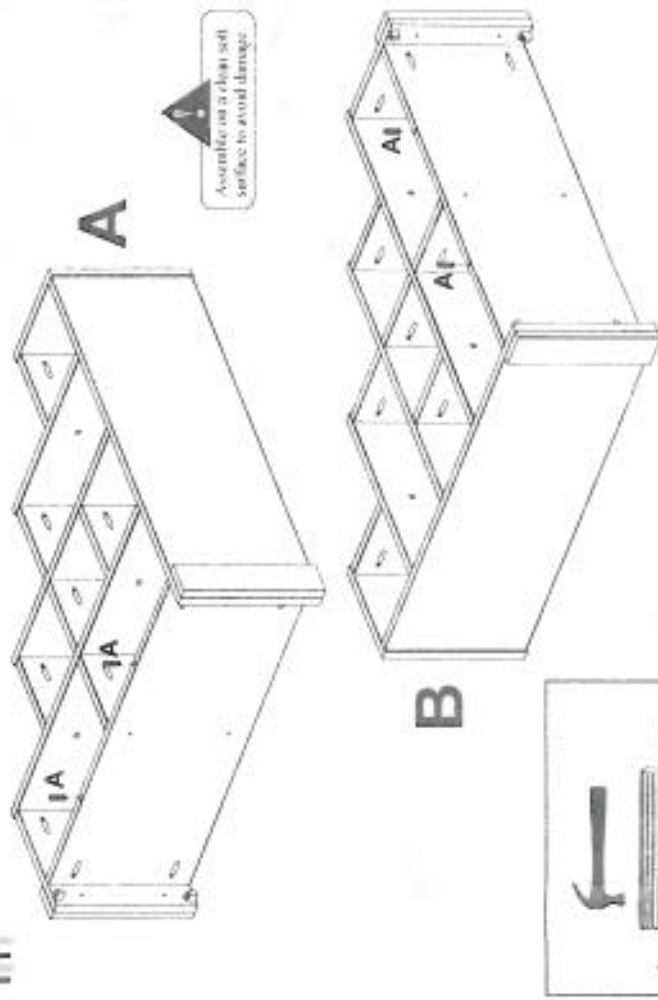

Assembled Dimensions
L Length : 31,6cm
W Width : 77,8cm
H Head Height : 75,0cm

Follow Me

- FIRST: Check that the assembled product size will fit in its required location. Take into account ceiling height clearance & door/frame widths, if the unit is not being assembled close to its final location
- SECOND : Check that you have enough floor area to complete the assembly
- THIRD : Reclaim your packaging until you have checked that ALL the parts are in the packs.
- FOURTH : Sort out the parts and fittings as shown, assemble product step by step
- It is preferable to rest the product on a soft surface to avoid damage during assembly
- Do not over tighten screws and fittings
- Re-Tighten all screws and fittings periodically

Assemble on a clean soft surface to avoid damage.

099

Assemble on a clean soft surface to avoid damage.

12

13

10

11

14

15

16

17

18

19

20

21