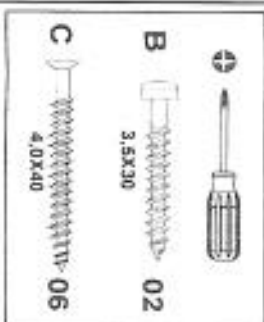

Assembled Dimensions
L Length : 31,6cm
W Width : 77,8cm
H Head Height : 75,0cm

Follow Me

- FIRST: Check that the assembled product size will fit in its required location. Take into account ceiling height clearance & door/frame widths, if the unit is not being assembled close to its final location
- SECOND : Check that you have enough floor area to complete the assembly
- THIRD : Reclaim your packaging until you have checked that ALL the parts are in the packs.
- FOURTH : Sort out the parts and fittings as shown, assemble product step by step
- It is preferable to rest the product on a soft surface to avoid damage during assembly
- Do not over tighten screws and fittings
- Re-Tighten all screws and fittings periodically

TOOLS REQUIRED

Tape Measure

Pool No 2

Recycling - the packaging materials for this product may be recycled through your local recycling centre. When you want to dispose of the product itself, please consider donating it to a local charitable organization, otherwise recycle it through your local recycling centre.

=4X

055

Assemble on a clean soft surface to avoid damage.

065

Assemble on a clean soft surface to avoid damage.

077

Assemble on a clean soft surface to avoid damage.

088

Assemble on a clean soft surface to avoid damage.

099

Assemble on a clean soft surface to avoid damage.

12

13

10

11

14