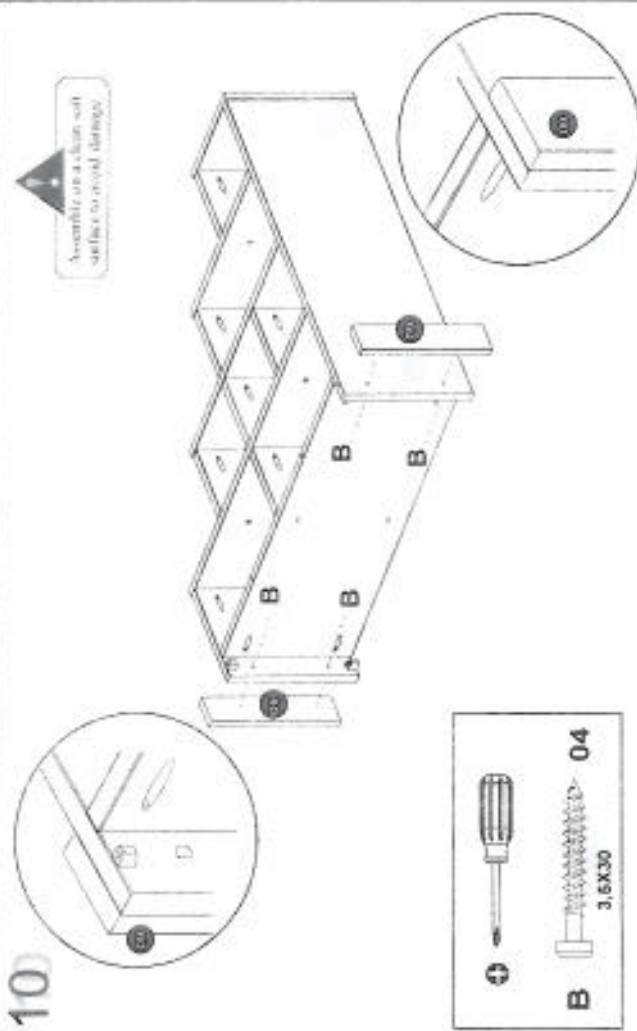

Assembled Dimensions
L Length : 31,6cm
W Width : 77,8cm
H Head Height : 75,0cm

Follow Me

- FIRST: Check that the assembled product size will fit in its required location. Take into account ceiling height clearance & door/frame widths, if the unit is not being assembled close to its final location
- SECOND : Check that you have enough floor area to complete the assembly
- THIRD : Reclaim your packaging until you have checked that ALL the parts are in the packs.
- FOURTH : Sort out the parts and fittings as shown, assemble product step by step
- It is preferable to rest the product on a soft surface to avoid damage during assembly
- Do not over tighten screws and fittings
- Re-Tighten all screws and fittings periodically

TOOLS REQUIRED

Tape Measure

Pool No 2

Recycling - the packaging materials for this product may be recycled through your local recycling centre. When you want to dispose of the product itself, please consider donating it to a local charitable organization, otherwise recycle it through your local recycling centre.

Assemble on a clean soft surface to avoid damage.

099

Assemble on a clean soft surface to avoid damage.

12

13

10

11

14

15

16

17

18

19

20

21