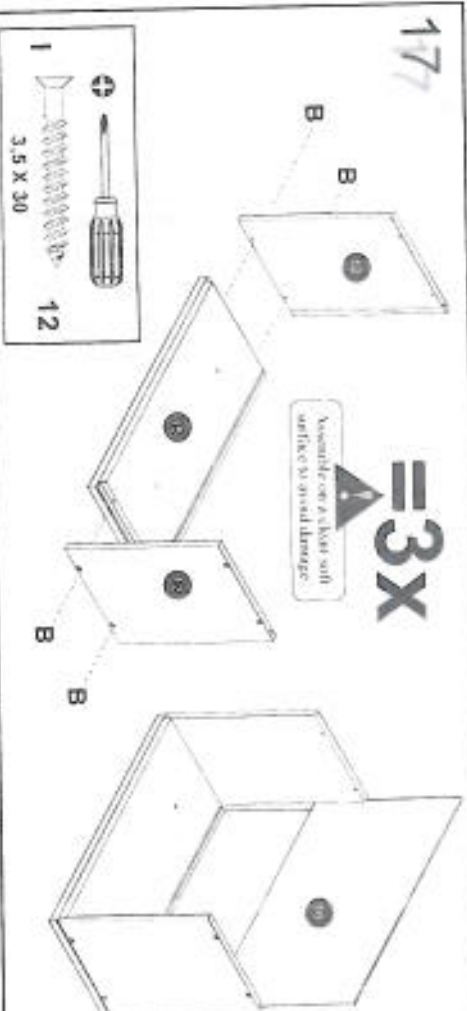

Assembled Dimensions
L Length : 31,6cm
W Width : 77,8cm
H Head Height : 75,0cm

Follow Me

- FIRST: Check that the assembled product size will fit in its required location. Take into account ceiling height clearance & door/frame widths, if the unit is not being assembled close to its final location
- SECOND : Check that you have enough floor area to complete the assembly
- THIRD : Reclaim your packaging until you have checked that ALL the parts are in the packs.
- FOURTH : Sort out the parts and fittings as shown, assemble product step by step
- It is preferable to rest the product on a soft surface to avoid damage during assembly
- Do not over tighten screws and fittings
- Re-Tighten all screws and fittings periodically

TOOLS REQUIRED

Tape Measure

Pool No 2

Recycling - the packaging materials for this product may be recycled through your local recycling centre. When you want to dispose of the product itself, please consider donating it to a local charitable organization, otherwise recycle it through your local recycling centre.

Assemble on a clean soft surface to avoid damage.

099

Assemble on a clean soft surface to avoid damage.

12

13

10

11

14

15

16

17

18

19

20

21