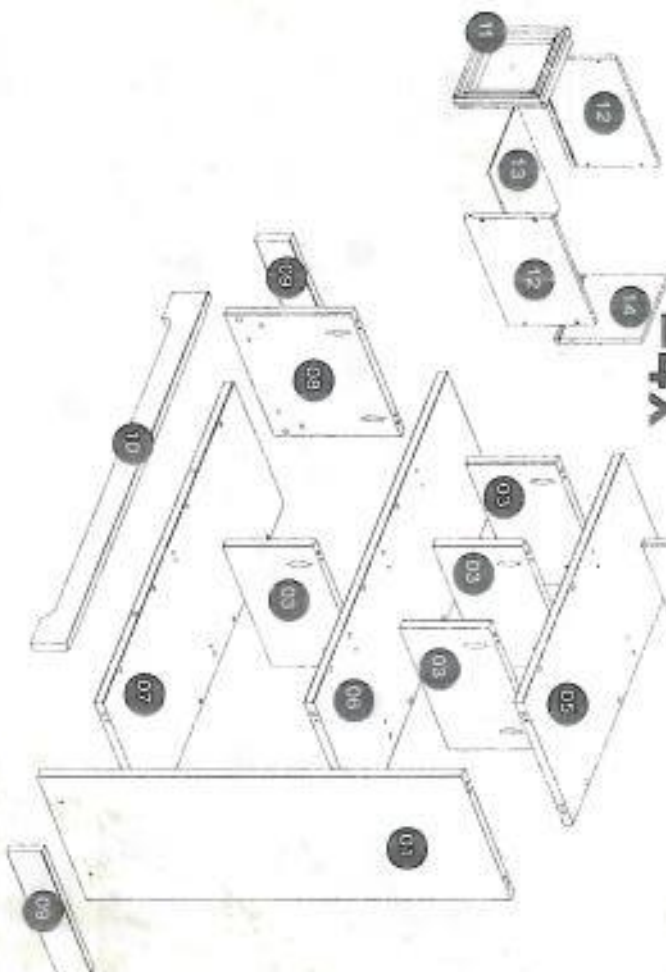

Assembled Dimensions
L Length : 31,6cm
W Width : 77,8cm
H Head Height : 75,0cm

Follow Me

- FIRST: Check that the assembled product size will fit in its required location. Take into account ceiling height clearance & door/frame widths, if the unit is not being assembled close to its final location
- SECOND : Check that you have enough floor area to complete the assembly
- THIRD : Reclaim your packaging until you have checked that ALL the parts are in the packs.
- FOURTH : Sort out the parts and fittings as shown, assemble product step by step
- It is preferable to rest the product on a soft surface to avoid damage during assembly
- Do not over tighten screws and fittings
- Re-Tighten all screws and fittings periodically

TOOLS REQUIRED

Tape Measure

Pool No 2

Recycling - the packaging materials for this product may be recycled through your local recycling centre. When you want to dispose of the product itself, please consider donating it to a local charitable organization, otherwise recycle it through your local recycling centre.

=4X

055

Assemble on a clean soft surface to avoid damage.

065

Assemble on a clean soft surface to avoid damage.

077

Assemble on a clean soft surface to avoid damage.

088