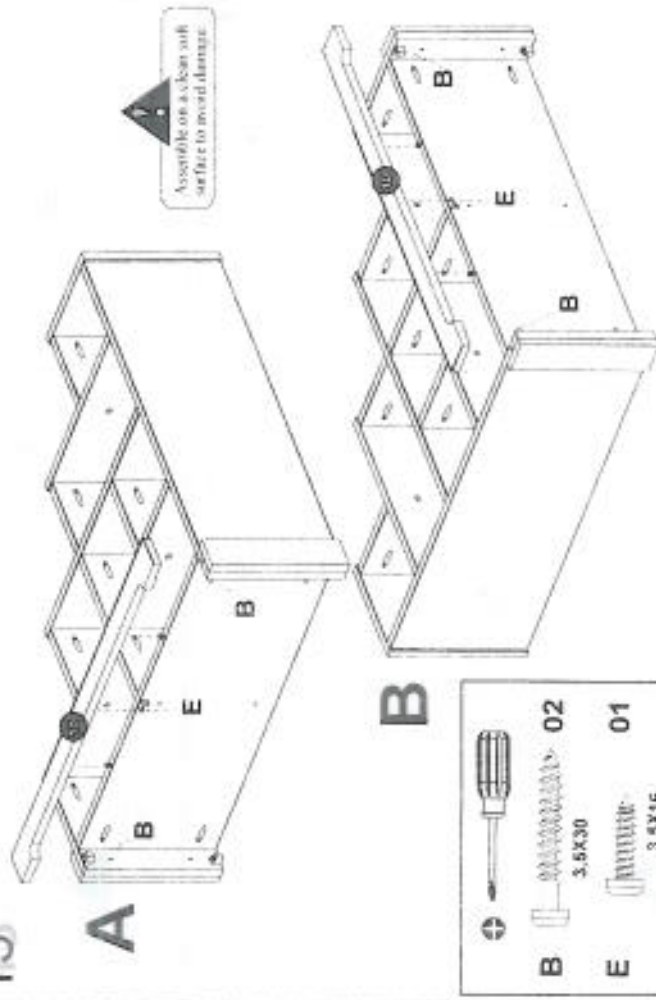

Assembled Dimensions
L Length : 31,6cm
W Width : 77,8cm
H Head Height : 75,0cm

Follow Me

- FIRST: Check that the assembled product size will fit in its required location. Take into account ceiling height clearance & door/frame widths, if the unit is not being assembled close to its final location
- SECOND : Check that you have enough floor area to complete the assembly
- THIRD : Reclaim your packaging until you have checked that ALL the parts are in the packs.
- FOURTH : Sort out the parts and fittings as shown, assemble product step by step
- It is preferable to rest the product on a soft surface to avoid damage during assembly
- Do not over tighten screws and fittings
- Re-Tighten all screws and fittings periodically

Assemble on a clean soft surface to avoid damage.

099

Assemble on a clean soft surface to avoid damage.

12

13

10

11

14

15

16

17

18

19

20

21