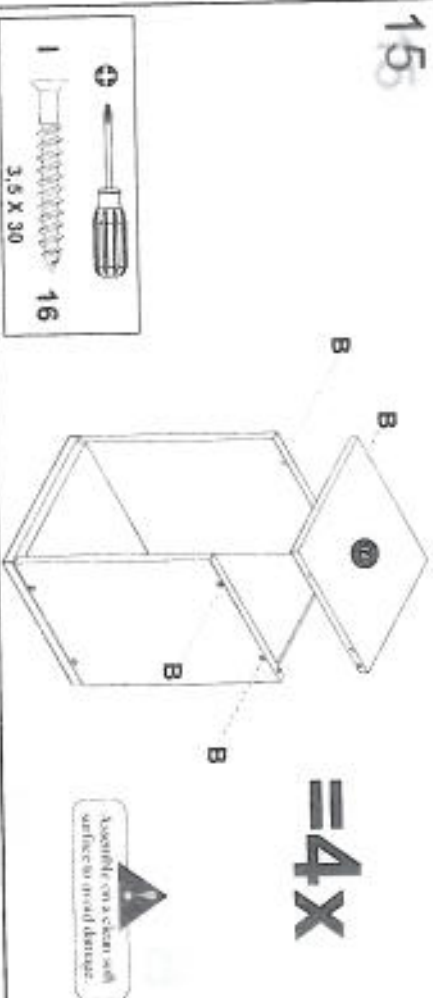

Assembled Dimensions
L Length : 31,6cm
W Width : 77,8cm
H Head Height : 75,0cm

Follow Me

- FIRST: Check that the assembled product size will fit in its required location. Take into account ceiling height clearance & door/frame widths, if the unit is not being assembled close to its final location
- SECOND : Check that you have enough floor area to complete the assembly
- THIRD : Reclaim your packaging until you have checked that ALL the parts are in the packs.
- FOURTH : Sort out the parts and fittings as shown, assemble product step by step
- It is preferable to rest the product on a soft surface to avoid damage during assembly
- Do not over tighten screws and fittings
- Re-Tighten all screws and fittings periodically

TOOLS REQUIRED

Tape Measure

Pool No 2

Recycling - the packaging materials for this product may be recycled through your local recycling centre. When you want to dispose of the product itself, please consider donating it to a local charitable organization, otherwise recycle it through your local recycling centre.

Assemble on a clean soft surface to avoid damage.

099

Assemble on a clean soft surface to avoid damage.

12

13

10

11

14

15

16

17

18

19

20

21