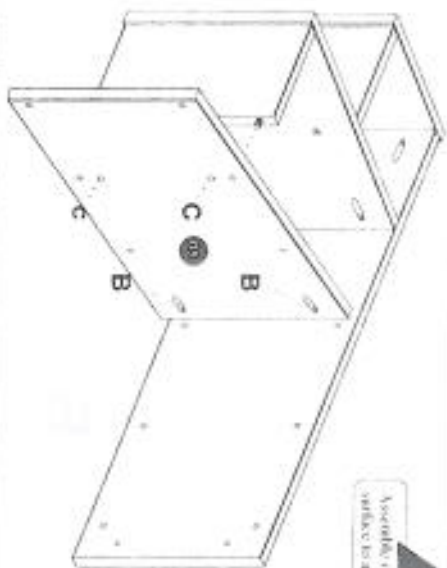

Assembled Dimensions
L Length : 31,6cm
W Width : 77,8cm
H Head Height : 75,0cm

Follow Me

- FIRST: Check that the assembled product size will fit in its required location. Take into account ceiling height clearance & door/frame widths, if the unit is not being assembled close to its final location
- SECOND : Check that you have enough floor area to complete the assembly
- THIRD : Reclaim your packaging until you have checked that ALL the parts are in the packs.
- FOURTH : Sort out the parts and fittings as shown, assemble product step by step
- It is preferable to rest the product on a soft surface to avoid damage during assembly
- Do not over tighten screws and fittings
- Re-Tighten all screws and fittings periodically

Replacement packs cannot be provided without Component pack number and the part number / description

Show Me

No of People to Assemble

2,5m

2,5m 2 Persons 2,5m

Approx Assembly Time

Preparation Floor Space 2,5 x 2,5m
 Height 2,1m

TOOLS REQUIRED

Tape Measure

Pool No 2

Recycling - the packaging materials for this product may be recycled through your local recycling centre. When you want to dispose of the product itself, please consider donating it to a local charitable organization, otherwise recycle it through your local recycling centre.

=4X

055

Assemble on a clean soft surface to avoid damage.

065

Assemble on a clean soft surface to avoid damage.

077

Assemble on a clean soft surface to avoid damage.

088