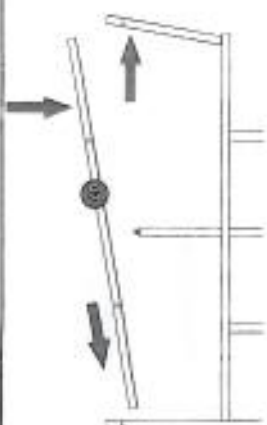

Assembled Dimensions
L Length : 31,6cm
W Width : 77,8cm
H Head Height : 75,0cm

Follow Me

- FIRST: Check that the assembled product size will fit in its required location. Take into account ceiling height clearance & door/frame widths, if the unit is not being assembled close to its final location
- SECOND : Check that you have enough floor area to complete the assembly
- THIRD : Reclaim your packaging until you have checked that ALL the parts are in the packs.
- FOURTH : Sort out the parts and fittings as shown, assemble product step by step
- It is preferable to rest the product on a soft surface to avoid damage during assembly
- Do not over tighten screws and fittings
- Re-Tighten all screws and fittings periodically

TOOLS REQUIRED

Tape Measure

Pool No 2

Recycling - the packaging materials for this product may be recycled through your local recycling centre. When you want to dispose of the product itself, please consider donating it to a local charitable organization, otherwise recycle it through your local recycling centre.

=4X

055

Assemble on a clean soft surface to avoid damage.

065

Assemble on a clean soft surface to avoid damage.

077

Assemble on a clean soft surface to avoid damage.

088

Assemble on a clean soft surface to avoid damage.

099

Assemble on a clean soft surface to avoid damage.

12

13

10

11

14