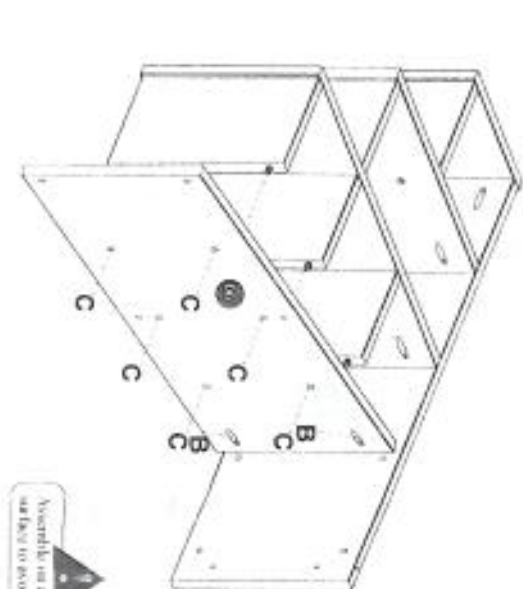

Assembled Dimensions
L Length : 31,6cm
W Width : 77,8cm
H Head Height : 75,0cm

Follow Me

- FIRST: Check that the assembled product size will fit in its required location. Take into account ceiling height clearance & door/frame widths, if the unit is not being assembled close to its final location
- SECOND : Check that you have enough floor area to complete the assembly
- THIRD : Reclaim your packaging until you have checked that ALL the parts are in the packs.
- FOURTH : Sort out the parts and fittings as shown, assemble product step by step
- It is preferable to rest the product on a soft surface to avoid damage during assembly
- Do not over tighten screws and fittings
- Re-Tighten all screws and fittings periodically

TOOLS REQUIRED

Tape Measure

Pool No 2

Recycling - the packaging materials for this product may be recycled through your local recycling centre. When you want to dispose of the product itself, please consider donating it to a local charitable organization, otherwise recycle it through your local recycling centre.

=4X

055

Assemble on a clean soft surface to avoid damage.

065

Assemble on a clean soft surface to avoid damage.

077

Assemble on a clean soft surface to avoid damage.

088

Assemble on a clean soft surface to avoid damage.

099

Assemble on a clean soft surface to avoid damage.

12

13

10

11

14