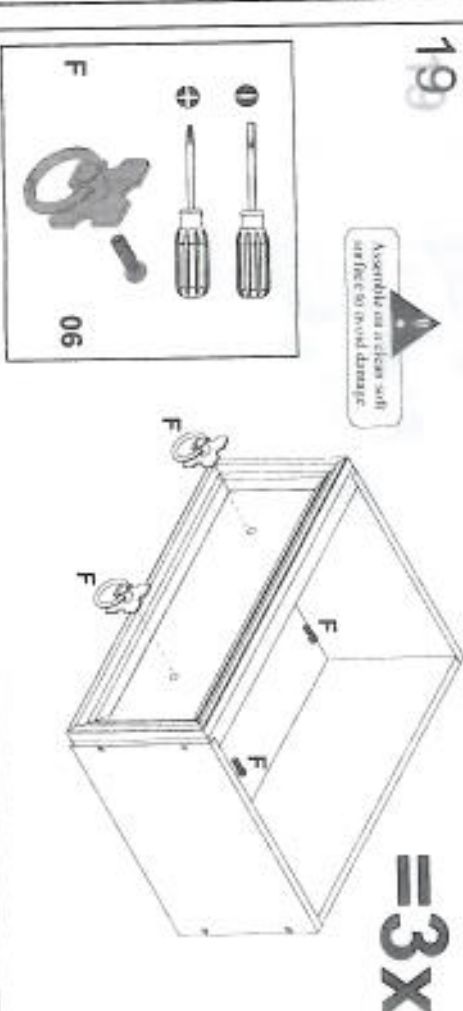

Assembled Dimensions
L Length : 31,6cm
W Width : 77,8cm
H Head Height : 75,0cm

Follow Me

- FIRST: Check that the assembled product size will fit in its required location. Take into account ceiling height clearance & door/frame widths, if the unit is not being assembled close to its final location
- SECOND : Check that you have enough floor area to complete the assembly
- THIRD : Reclaim your packaging until you have checked that ALL the parts are in the packs.
- FOURTH : Sort out the parts and fittings as shown, assemble product step by step
- It is preferable to rest the product on a soft surface to avoid damage during assembly
- Do not over tighten screws and fittings
- Re-Tighten all screws and fittings periodically

15

16

17

18

19

20

21