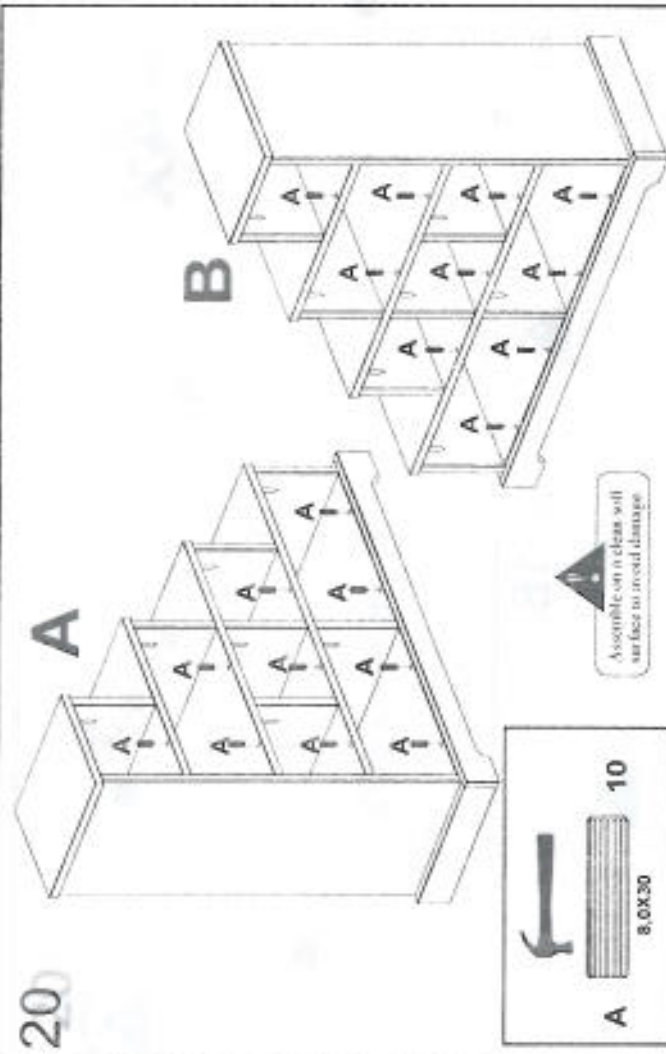

Assembled Dimensions
L Length : 31,6cm
W Width : 77,8cm
H Head Height : 75,0cm

Follow Me

- FIRST: Check that the assembled product size will fit in its required location. Take into account ceiling height clearance & door/frame widths, if the unit is not being assembled close to its final location
- SECOND : Check that you have enough floor area to complete the assembly
- THIRD : Reclaim your packaging until you have checked that ALL the parts are in the packs.
- FOURTH : Sort out the parts and fittings as shown, assemble product step by step
- It is preferable to rest the product on a soft surface to avoid damage during assembly
- Do not over tighten screws and fittings
- Re-Tighten all screws and fittings periodically

15

16

17

18

19

20

21