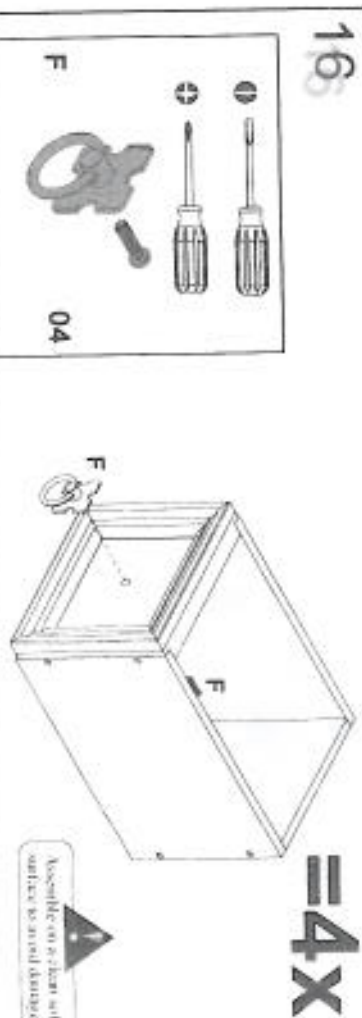

Assembled Dimensions
L Length : 31,6cm
W Width : 77,8cm
H Head Height : 75,0cm

Follow Me

- FIRST: Check that the assembled product size will fit in its required location. Take into account ceiling height clearance & door/frame widths, if the unit is not being assembled close to its final location
- SECOND : Check that you have enough floor area to complete the assembly
- THIRD : Reclaim your packaging until you have checked that ALL the parts are in the packs.
- FOURTH : Sort out the parts and fittings as shown, assemble product step by step
- It is preferable to rest the product on a soft surface to avoid damage during assembly
- Do not over tighten screws and fittings
- Re-Tighten all screws and fittings periodically

TOOLS REQUIRED

Tape Measure

Pool No 2

Recycling - the packaging materials for this product may be recycled through your local recycling centre. When you want to dispose of the product itself, please consider donating it to a local charitable organization, otherwise recycle it through your local recycling centre.

Assemble on a clean soft surface to avoid damage.

099

Assemble on a clean soft surface to avoid damage.

12

13

10

11

14

15

16

17

18

19

20

21