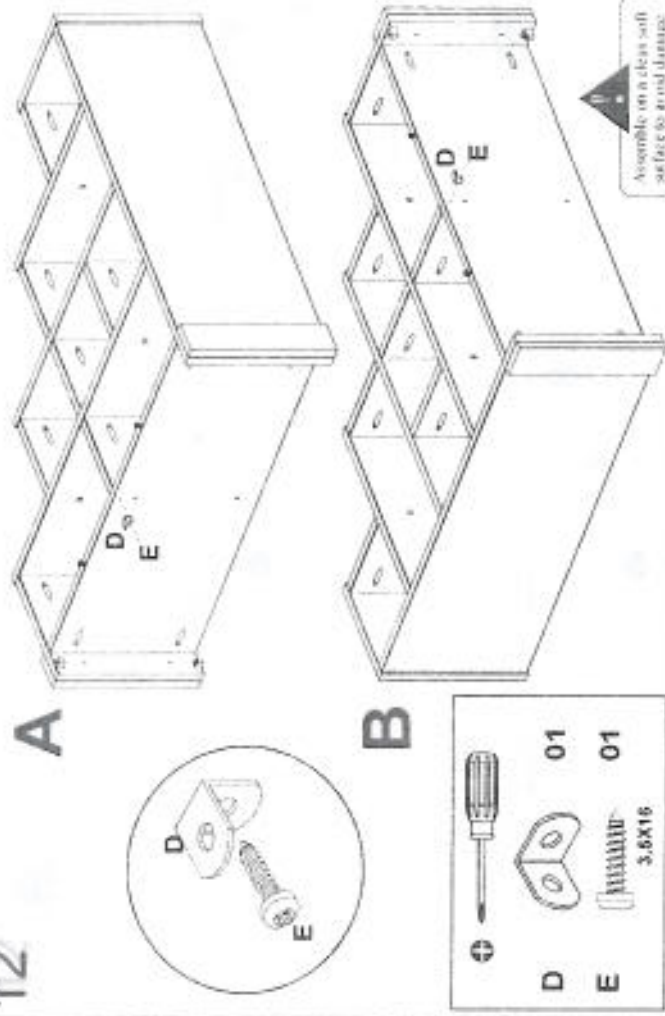

Assembled Dimensions
L Length : 31,6cm
W Width : 77,8cm
H Head Height : 75,0cm

Follow Me

- FIRST: Check that the assembled product size will fit in its required location. Take into account ceiling height clearance & door/frame widths, if the unit is not being assembled close to its final location
- SECOND : Check that you have enough floor area to complete the assembly
- THIRD : Reclaim your packaging until you have checked that ALL the parts are in the packs.
- FOURTH : Sort out the parts and fittings as shown, assemble product step by step
- It is preferable to rest the product on a soft surface to avoid damage during assembly
- Do not over tighten screws and fittings
- Re-Tighten all screws and fittings periodically

Assemble on a clean soft surface to avoid damage.

099

Assemble on a clean soft surface to avoid damage.

12

13

10

11

14

15

16

17

18

19

20

21