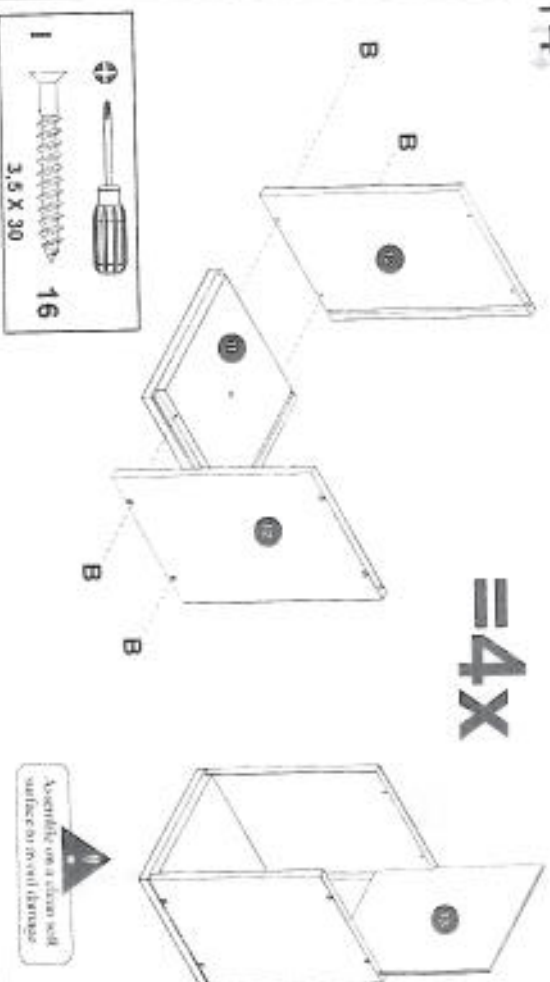

Assembled Dimensions
L Length : 31,6cm
W Width : 77,8cm
H Head Height : 75,0cm

Follow Me

- FIRST: Check that the assembled product size will fit in its required location. Take into account ceiling height clearance & door/frame widths, if the unit is not being assembled close to its final location
- SECOND : Check that you have enough floor area to complete the assembly
- THIRD : Reclaim your packaging until you have checked that ALL the parts are in the packs.
- FOURTH : Sort out the parts and fittings as shown, assemble product step by step
- It is preferable to rest the product on a soft surface to avoid damage during assembly
- Do not over tighten screws and fittings
- Re-Tighten all screws and fittings periodically

TOOLS REQUIRED

Tape Measure

Pool No 2

Recycling - the packaging materials for this product may be recycled through your local recycling centre. When you want to dispose of the product itself, please consider donating it to a local charitable organization, otherwise recycle it through your local recycling centre.

Assemble on a clean soft surface to avoid damage.

099

Assemble on a clean soft surface to avoid damage.

12

13

10

11

14

15

16

17

18

19

20

21