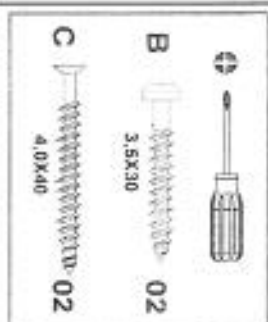

055

Assemble on a clean soft surface to avoid damage.

065