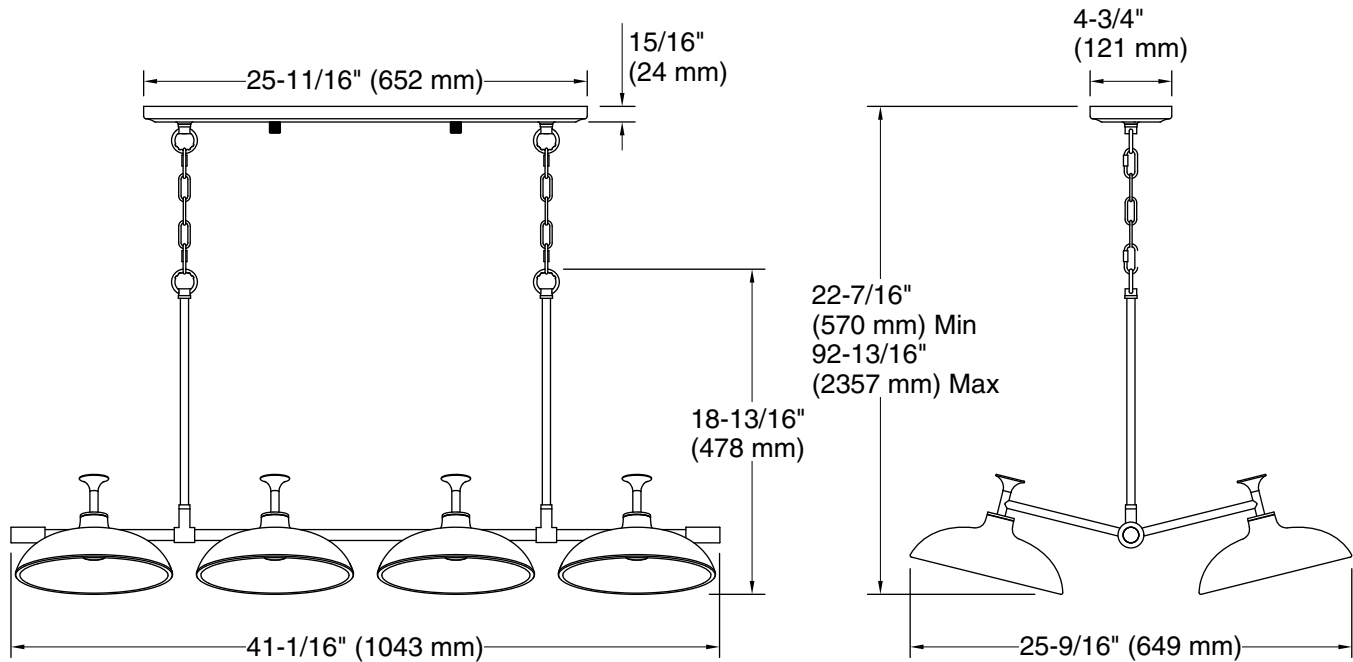

Features

- Domed glass shades extend from intersecting rods and flared metal bases in contemporary designs fit for any room.
- Coordinates with faucets in the Tone collection.
- Requires eight bulbs with candelabra (E12) base; type G bulb recommended (sold separately).
- Suitable for damp locations, per UL 1598.

Color tiles intended for reference only.

Color	Code	Description
-------	------	-------------

	BLL	
--	-----	--

Required Electrical Service

One circuit required.

120 V, 60 Hz

Technical Information

All product dimensions are nominal.

Material: Steel, Aluminum, Glass

Number of Lights: 8

Lighting Type: Socket-based

Socket Type: E-12 Candelabra

Number of Shades: 8

Shade Type: Glass - clear

Hanging Type: Chain

Height: 22-7/16" (570 mm) -
92-13/16" (2358 mm)