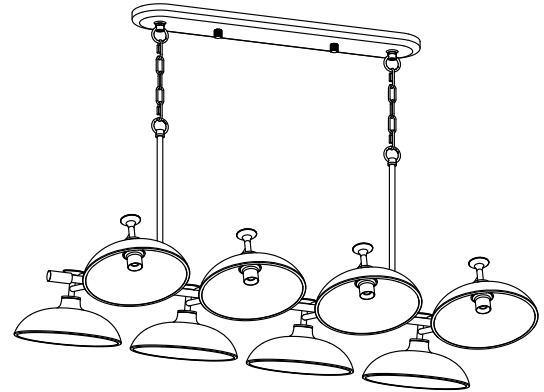

Features

- Domed glass shades extend from intersecting rods and flared metal bases in contemporary designs fit for any room.
- Coordinates with faucets in the Tone collection.
- Requires eight bulbs with candelabra (E12) base; type G bulb recommended (sold separately).
- Suitable for damp locations, per UL 1598.

Material

- Premium metal and glass construction.
- Manufactured with quality materials and complemented with a meticulous finishing process.
- Durable finishes engineered to last and designed to coordinate with KOHLER faucet finishes.

Installation

- Installation hardware included.

Codes/Standards

UL 1598
CSA C22.2 No. 250.0

KOHLER® Indoor Lighting Fixtures Limited Warranty

See website for detailed warranty information.

Available Colors/Finishes

Color tiles intended for reference only.

Color	Code	Description

	BLL