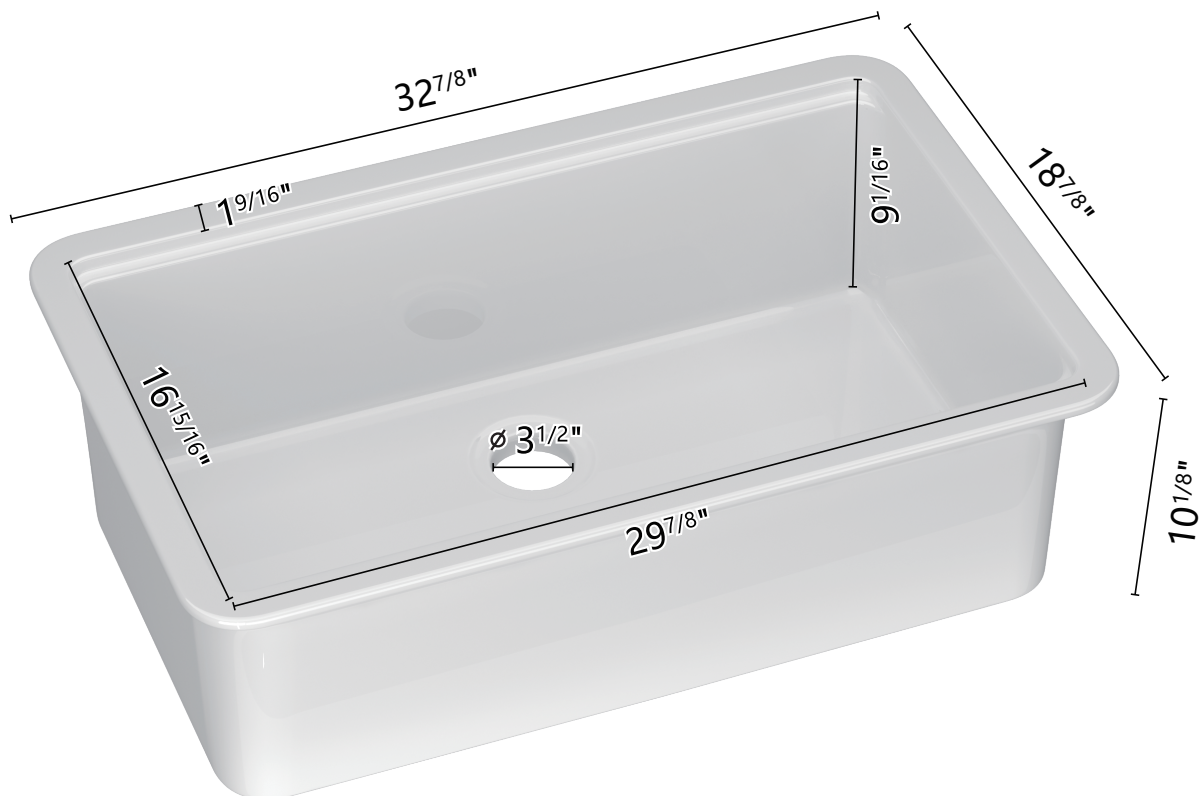

DIMENSION DETAILS

KITCHEN SINK

PRODUCT
INSTRUCTION
VIDEO

33×19×10inch SINGLE SINK

PRODUCT SIZE

KINDLY ATTENTION: To present a perfect installation, please measure the actual sink size for the cutout and trace for the countertop. Do not cut the countertop until you receive the sink. Because this fireclay sink size may vary in size by up to 1/4 inch during the high-temperature firing production.