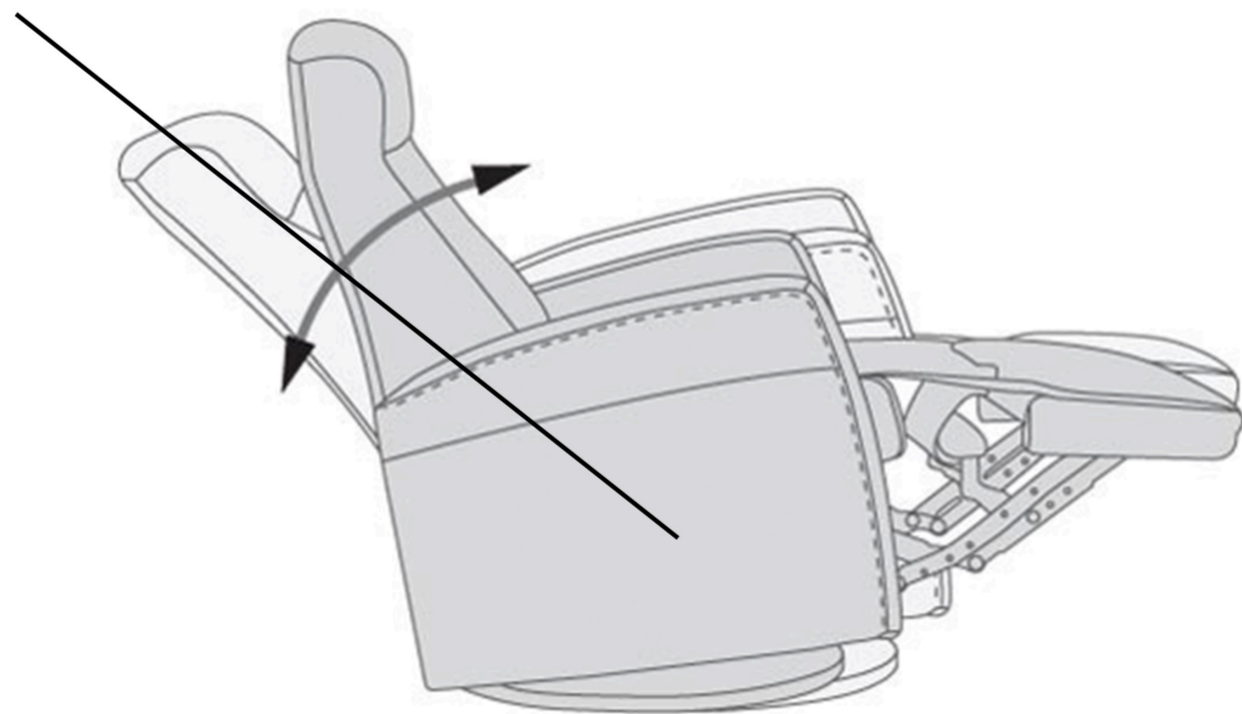

Reclined Max 145°

Distance from wall for full recline 6"

*Rotate Chair 90° to fit through the door before attaching backrest