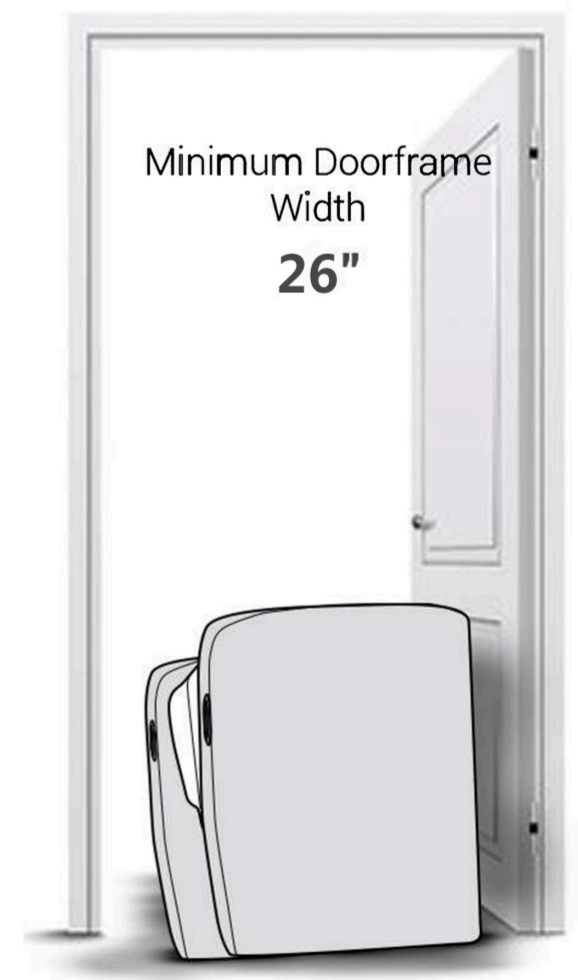

Reclined Max 145°

Distance from wall for full recline 6"

*Rotate Chair 90° to fit through the door before attaching backrest