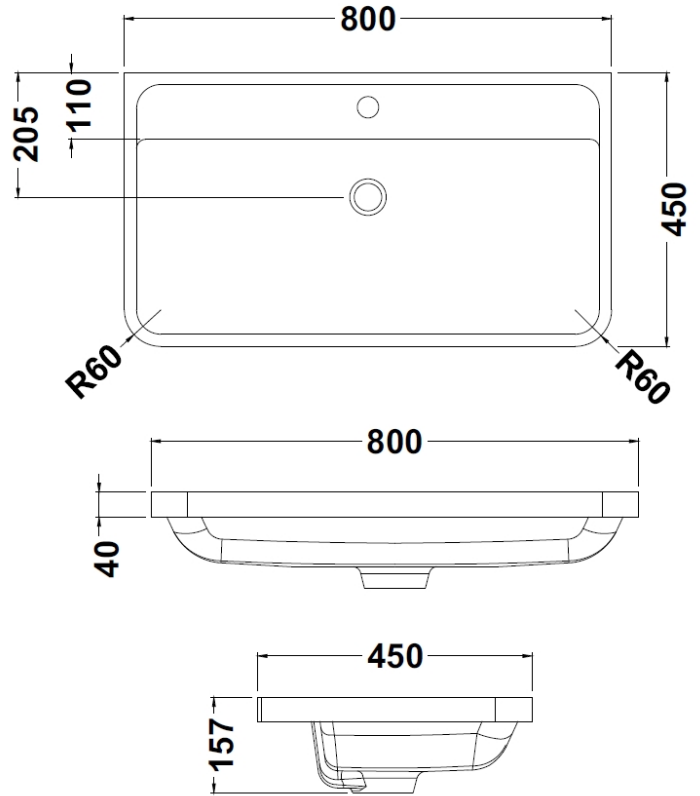

CUSTOMER DATA SHEET

DESCRIPTION:

800 W/H 2-Drawer Unit & Basin

CUSTOMER DATA SHEET - FURNITURE

DESCRIPTION: 800 W/H 2-Drawer Unit 500 X 796 X 447

PRODUCT DIMENSIONS

Height (mm)	Width (mm)	Depth (mm)	Nett Wgt Kg
500	796	445	62.23

PACKAGING DIMENSIONS

Height (mm)	Width (mm)	Depth (mm)	Gross Wgt Kg
570	870	510	63.23

PACKAGING DATA

Box Colour	Brown Cardboard Box		
Box Qty	1	Label Colour	White Label
Label Size	150 x 100	Label Qty	2

OUTER BOX DIMENSIONS (If Applicable)

Height (mm)	Width (mm)	Depth (mm)	Gross Wgt Kg

PRODUCT DETAILS

Country of Origin	United Kingdom			
Fitting Instruction	No			
Constr' Method	Cam & Wood Dowel			
Cabinet Finish	Mdf Vinyl Smooth Matt			
Cab Thickness (mm)	18			
Drawer Included	Yes			
No of Shelves	0			
Hinge Inc'	Not Applicable			
Fixings Inc'	Yes			
Handle Inc'	Yes			
Handle Type	D-Shape			
Certification	FSC	Yes	CE	
Colour	Cool Grey			
Constr' Type	Rigid			
Fascia Finish	Mdf Vinyl Smooth Matt			
Fas Thickness (mm)	18			
Drawer Type	80mm High Metal S/C Inc Galler			
Hinge Type	Not Applicable			
Adjustable Legs	Not Applicable			
Handle Style	Modern			
Waste Shroud	Yes			

CUSTOMER DATA SHEET - CERAMICS

DESCRIPTION: 800X450mm Poly Marble Basin

PRODUCT DIMENSIONS

Height (mm)	Width (mm)	Depth (mm)	Nett Wgt Kg
450	800	157	18.12

PACKAGING DIMENSIONS

Height (mm)	Width (mm)	Depth (mm)	Gross Wgt Kg
167	840	470	18.12