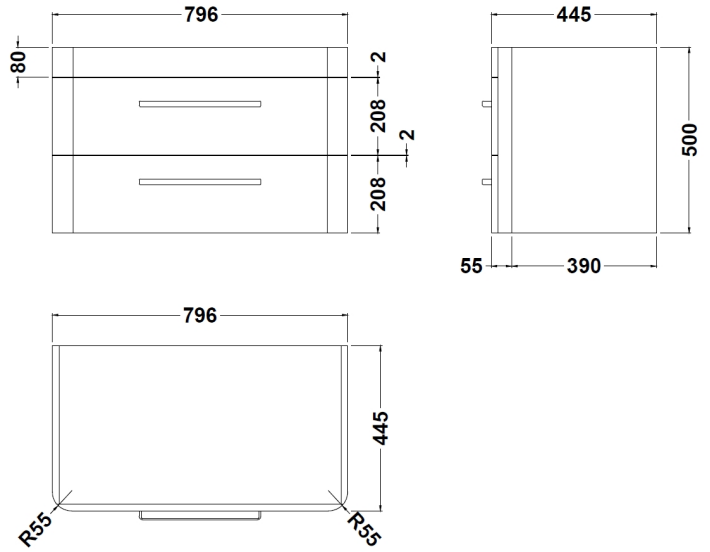

CUSTOMER DATA SHEET

DESCRIPTION:

800 W/H 2-Drawer Unit & Basin

CUSTOMER DATA SHEET - FURNITURE

DESCRIPTION: 800 W/H 2-Drawer Unit 500 X 796 X 447

PRODUCT DIMENSIONS

Height (mm)	Width (mm)	Depth (mm)	Nett Wgt Kg
500	796	445	62.23

PACKAGING DIMENSIONS

Height (mm)	Width (mm)	Depth (mm)	Gross Wgt Kg
570	870	510	63.23

PACKAGING DATA

Box Colour	Brown Cardboard Box		
Box Qty	1	Label Colour	White Label
Label Size	150 x 100	Label Qty	2

OUTER BOX DIMENSIONS (If Applicable)

CUSTOMER DATA SHEET - CERAMICS

DESCRIPTION: 800X450mm Poly Marble Basin

PRODUCT DIMENSIONS

Height (mm)	Width (mm)	Depth (mm)	Nett Wgt Kg
450	800	157	18.12

PACKAGING DIMENSIONS

Height (mm)	Width (mm)	Depth (mm)	Gross Wgt Kg
167	840	470	18.12

PACKAGING DATA

Box Colour	Brown Cardboard Box - Printed		
Box Qty	1	Label Colour	White Label
Label Size	100 x 50	Label Qty	2

OUTER BOX DIMENSIONS (If Applicable)

Height (mm)	Width (mm)	Depth (mm)	Gross Wgt Kg