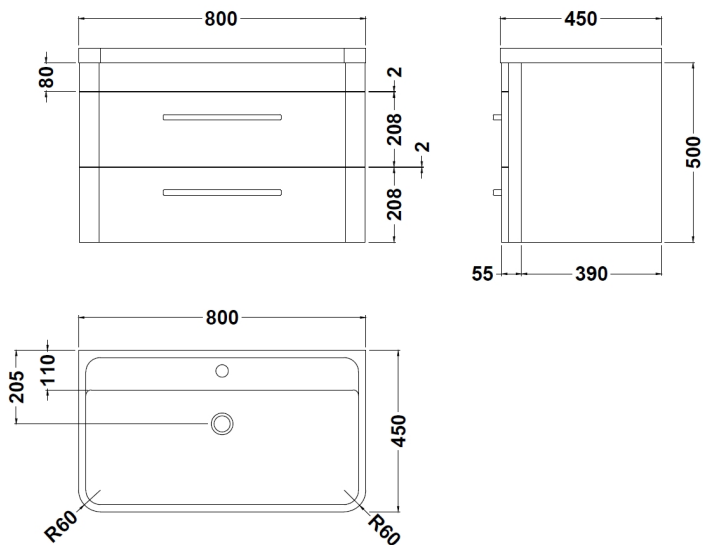

CUSTOMER DATA SHEET

DESCRIPTION:

800 W/H 2-Drawer Unit & Basin

CUSTOMER DATA SHEET - FURNITURE

DESCRIPTION: 800 W/H 2-Drawer Unit 500 X 796 X 447

PRODUCT DIMENSIONS

Height (mm)	Width (mm)	Depth (mm)	Nett Wgt Kg
500	796	445	62.23

PACKAGING DIMENSIONS

Height (mm)	Width (mm)	Depth (mm)	Gross Wgt Kg
570	870	510	63.23

PACKAGING DATA

Box Colour	Brown Cardboard Box		
Box Qty	1	Label Colour	White Label
Label Size	150 x 100	Label Qty	2

OUTER BOX DIMENSIONS (If Applicable)

CUSTOMER DATA SHEET - CERAMICS

DESCRIPTION: 800X450mm Poly Marble Basin

PRODUCT DIMENSIONS

Height (mm)	Width (mm)	Depth (mm)	Nett Wgt Kg
450	800	157	18.12

PACKAGING DIMENSIONS

Height (mm)	Width (mm)	Depth (mm)	Gross Wgt Kg
167	840	470	18.12

PACKAGING DATA

Box Colour	Brown Cardboard Box - Printed		
Box Qty	1	Label Colour	White Label
Label Size	100 x 50	Label Qty	2

OUTER BOX DIMENSIONS (If Applicable)

Height (mm)	Width (mm)	Depth (mm)	Gross Wgt Kg